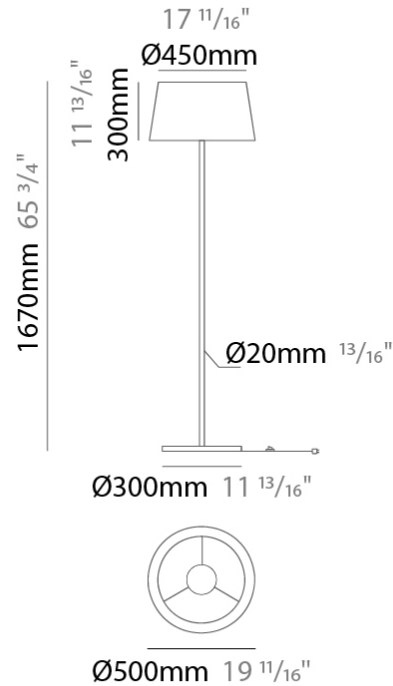

PROJECT
TYPE
SPECIFIER
QUANTITY
DATE

DRUM PORTABLE

D114011-

base number Finish
Options

1. To build a product code in our configurator select the specify button on the base model # product page
2. To build a manual product code on this datasheet choose from the options listed below in blue font and add the suffix to the base model #

GENERAL

Series: Drum
Brand: Ole
Division: Design
Mounting Type: Portable
Mounting Location: Floor
Subcategory: Ambient

PHYSICAL

Shape: Drum
Diameter (mm): 500
Diameter (in): 19 11/16
Height (mm): 1670
Height (in): 65 3/4
Light Distribution: Direct / Indirect
Weight (kg): 6
Weight (lbs): 13.2
Diffuser: Cord Shade - Beige / Black / Blue / Brown / Dark Green / Green / Gray / Lithium / Maroon / Marsala / Red / Silver / Stone / White
Fixture Finish: GWT
Fixture Material: Fabric Cord / Metal

ELECTRICAL

Number of Lamps: 1
Lamp Type: LED Retrofit
Lamp Shape: A19
Bulb Included: Bulb Not Included
Max. Wattage Per Lamp (W): 15
Lamp Base: E26
Input Voltage (V): 120
Upon Request: 277Vac / GU24

LED

OPTICAL

RATINGS AND CERTIFICATIONS

Certified By: Certified for North American Standards
IP rating: IP20