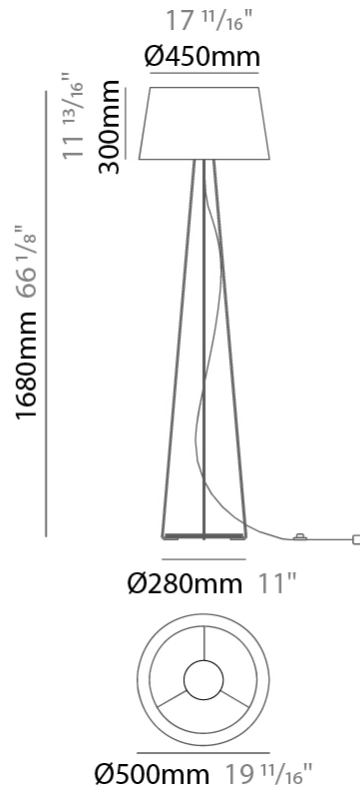

PROJECT
TYPE
SPECIFIER
QUANTITY
DATE

DRUM PORTABLE

D114009-

base number Finish
Options

1. To build a product code in our configurator select the specify button on the base model # product page
2. To build a manual product code on this datasheet choose from the options listed below in blue font and add the suffix to the base model #

GENERAL

Series: Drum
Brand: Ole
Division: Design
Mounting Type: Portable
Mounting Location: Floor
Subcategory: Ambient

PHYSICAL

Shape: Drum
Diameter (mm): 500
Diameter (in): 19 11/16
Height (mm): 1680
Height (in): 66 1/8
Light Distribution: Direct / Indirect
Weight (kg): 6
Weight (lbs): 13.2
Diffuser: Cord Shade - Beige / Black / Blue / Brown / Dark Green / Green / Gray / Lithium / Maroon / Marsala / Red / Silver / Stone / White
Fixture Finish: GWT
Fixture Material: Fabric Cord / Metal

ELECTRICAL

Number of Lamps: 1
Lamp Type: LED Retrofit
Lamp Shape: A19
Bulb Included: Bulb Not Included
Max. Wattage Per Lamp (W): 15
Lamp Base: E26
Input Voltage (V): 120
Upon Request: 277Vac / GU24

LED

OPTICAL

RATINGS AND CERTIFICATIONS

Certified By: Certified for North American Standards
IP rating: IP20