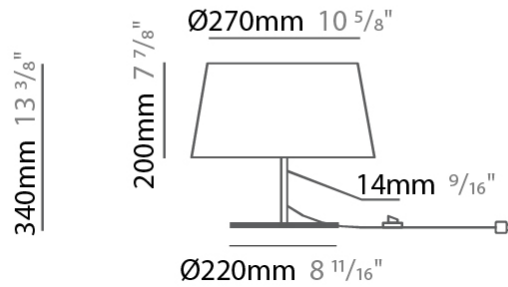

PROJECT
TYPE
SPECIFIER
QUANTITY
DATE

DRUM PORTABLE

D114010-

base number   Finish
Options

1. To build a product code in our configurator select the specify button on the base model # product page
2. To build a manual product code on this datasheet choose from the options listed below in blue font and add the suffix to the base model #

GENERAL

Series: Drum
Partner: Ole
Division: Design
Installation: Portable
Product Type: Table
Mounting Location: Table
Light Distribution: Direct / Indirect

PHYSICAL

Shape: Drum
Diameter (mm): 300
Diameter (in): 11 ¹³/₁₆
Height (mm): 340
Height (in): 13 ³/₈
Weight (kg): 1.7
Weight (lbs): 3.7
Diffuser: Cord Shade - Beige / Black / Blue / Brown / Dark Green / Green / Gray / Lithium / Maroon / Marsala / Red / Silver / Stone / White
Fixture Finish: [GWT](#)
Fixture Material: Fabric Cord / Metal
Primary Material: Fabric - Recycled

ELECTRICAL

Number of Lamps: 1
Lamp Type: LED Retrofit
Lamp Shape: A19
Bulb Included: Bulb Not Included
Max. Wattage Per Lamp (W): 15
Lamp Base: E26
Input Voltage (V): 120
Upon Request: 277Vac / GU24

LED

OPTICAL

RATINGS AND CERTIFICATIONS

Certified By: Certified for North American Standards
IP rating: IP20

Ø300mm 11 ¹³/₁₆"