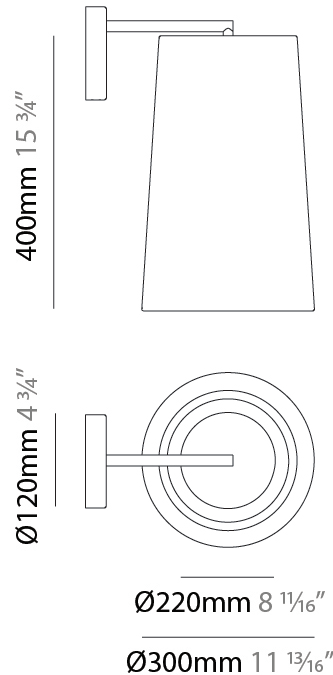

DRUM SURFACE

E113042-

base number   Finish   Finish
Options   Options

1. To build a product code in our configurator select the specify button on the base model # product page
2. To build a manual product code on this datasheet choose from the options listed below in blue font and add the suffix to the base model #

GENERAL

Series: Drum
Brand: Ole
Division: Exterior
Mounting Type: Surface
Mounting Location: Wall
Subcategory: Sconce

PHYSICAL

Shape: Drum
Diameter (mm): 220
Diameter (in): 8 ¹¹/₁₆
Height (mm): 400
Depth (mm): 300
Height (in): 15 ³/₄
Depth (in): 11 ¹³/₁₆
Light Distribution: Omnidirectional
Diffuser: PMMA - Opal
Fixture Finish: BEI / BLK / BLU / COG / DGN / GRY / MRN / MOC / MUS / OLV / SIL / STN / TER / WHI
Holder Finish: MWH / MBK
Fixture Material: Fabric Cord / Metal

ELECTRICAL

Number of Lamps: 1
Lamp Type: LED Retrofit
Lamp Shape: A19
Bulb Included: Bulb Not Included
Max. Wattage Per Lamp (W): 15
Lamp Base: E26
Input Voltage (V): 120

LED

OPTICAL

RATINGS AND CERTIFICATIONS

Certified By: Certified for North American Standards
IP rating: IP66

PROJECT
TYPE
SPECIFIER
QUANTITY
DATE