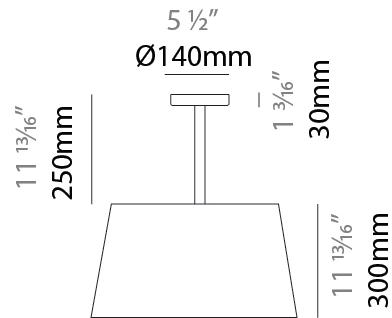

PROJECT _____
TYPE _____
SPECIFIER _____
QUANTITY _____
DATE _____

DRUM SURFACE

E112051- _____
base number   Finish Options   Finish Options

1. To build a product code in our configurator select the specify button on the base model # product page
2. To build a manual product code on this datasheet choose from the options listed below in blue font and add the suffix to the base model #

GENERAL

Series: Drum
Brand: Ole
Division: Exterior
Mounting Type: Surface
Mounting Location: Ceiling
Subcategory: Semi-Flush

PHYSICAL

Shape: Drum
Diameter (mm): 500
Diameter (in): 19 11/16
Height (mm): 550
Height (in): 21 5/8
Light Distribution: Direct
Diffuser: PMMA - Opal
Fixture Finish: BEI / BLK / BLU / COG / DGN / GRY / MRN / MOC / MUS / OLV / SIL / STN / TER / WHI
Holder Finish: MWH / MBK
Fixture Material: Fabric Cord / Metal

ELECTRICAL

Number of Lamps: 1
Lamp Type: LED Retrofit
Lamp Shape: A19
Bulb Included: Bulb Not Included
Max. Wattage Per Lamp (W): 15
Lamp Base: E26
Input Voltage (V): 120

LED

OPTICAL

RATINGS AND CERTIFICATIONS

Certified By: Certified for North American Standards
IP rating: IP66

Ø450mm 17 1/16"

Ø500mm 19 1/16"