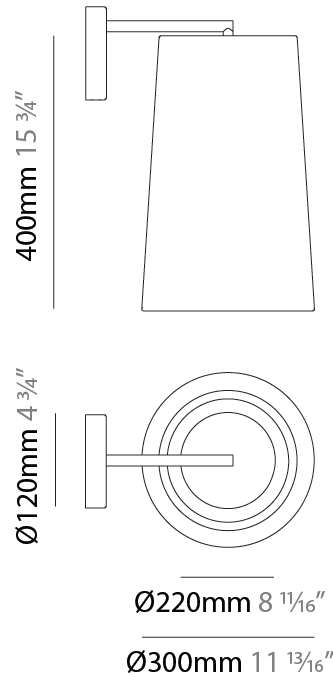

DRUM SURFACE

E113042-

base number   Finish Options   -   Finish Options

1. To build a product code in our configurator select the specify button on the base model # product page
2. To build a manual product code on this datasheet choose from the options listed below in blue font and add the suffix to the base model #

GENERAL

Series: Drum
Brand: Ole
Division: Exterior
Mounting Type: Surface
Mounting Location: Wall
Subcategory: Sconce

PHYSICAL

Shape: Drum
Diameter (mm): 220
Diameter (in): 8 ¹¹/₁₆
Height (mm): 400
Depth (mm): 300
Height (in): 15 ³/₄
Depth (in): 11 ¹³/₁₆
Light Distribution: Omnidirectional
Diffuser: PMMA - Opal
Fixture Finish: BEI / BLK / BLU / COG / DGN / GRY / MRN / MOC / MUS / OLV / SIL / STN / TER / WHI
Holder Finish: MWH / MBK
Fixture Material: Fabric Cord / Metal

ELECTRICAL

Number of Lamps: 1
Lamp Type: LED Retrofit
Lamp Shape: A19
Bulb Included: Bulb Not Included
Max. Wattage Per Lamp (W): 15
Lamp Base: E26
Input Voltage (V): 120

LED

OPTICAL

RATINGS AND CERTIFICATIONS

Certified By: Certified for North American Standards
IP rating: IP66

PROJECT
TYPE
SPECIFIER
QUANTITY
DATE