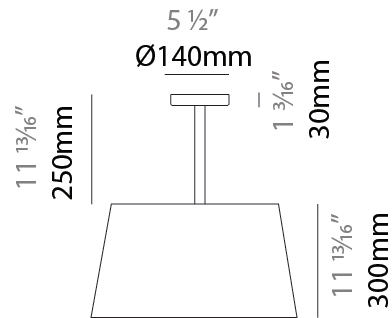

### PHYSICAL

Shape: Drum  
 Diameter (mm): 500  
 Diameter (in): 19 11/16  
 Height (mm): 300  
 Height (in): 11 13/16  
 Max. Overall Height (mm): 2300  
 Max. Overall Height (in): 90 9/16  
 Light Distribution: Direct / Indirect  
 Weight (kg): 2.8  
 Weight (lbs): 6.2  
 Fixture Finish: BEI / BLK / BLU / COG / DGN / GRY / MRN / MOC / MUS / OLV / SIL / STN / TER / WHI  
 Holder Finish: BLK  
 Fixture Material: Fabric Cord / Metal  
 Cable Details: 2000mm Cable

### PHYSICAL

Shape: Drum  
 Diameter (mm): 500  
 Diameter (in): 19 11/16  
 Height (mm): 550  
 Height (in): 21 5/8  
 Light Distribution: Direct  
 Diffuser: PMMA - Opal  
 Fixture Finish: BEI / BLK / BLU / COG / DGN / GRY / MRN / MOC / MUS / OLV / SIL / STN / TER / WHI  
 Holder Finish: MWH / MBK  
 Fixture Material: Fabric Cord / Metal

### RATINGS AND CERTIFICATIONS

Certified By: Certified for North American Standards  
 IP rating: IP66

Ø450mm 17 1/16"

Ø500mm 19 1/16"

#### PHYSICAL

Shape: Drum  
 Diameter (mm): 220  
 Diameter (in): 8 <sup>11</sup>/<sub>16</sub>  
 Height (mm): 400  
 Depth (mm): 300  
 Height (in): 15 <sup>3</sup>/<sub>4</sub>  
 Depth (in): 11 <sup>13</sup>/<sub>16</sub>  
 Light Distribution: Omnidirectional  
 Diffuser: PMMA - Opal  
 Fixture Finish: BEI / BLK / BLU / COG / DGN / GRY / MRN / MOC / MUS / OLV / SIL / STN / TER / WHI  
 Holder Finish: MWH / MBK  
 Fixture Material: Fabric Cord / Metal