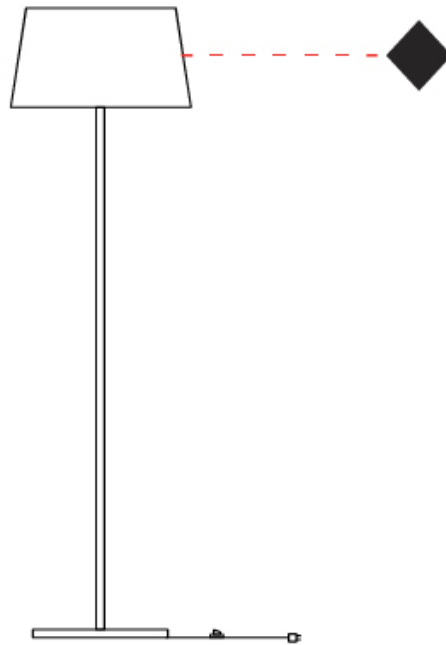

DRUM PORTABLE

D114011-

PROJECT	_____
TYPE	_____
SPECIFIER	_____
QUANTITY	_____
DATE	_____