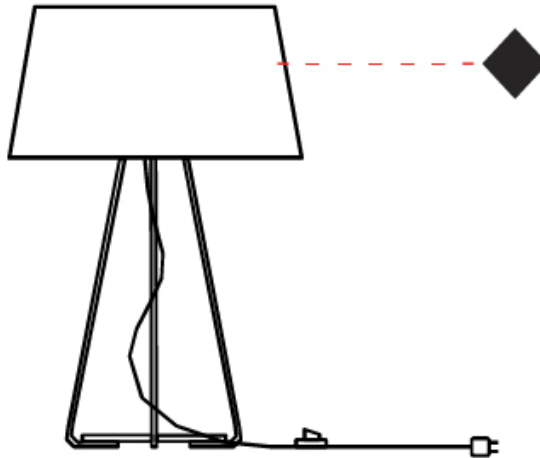

DRUM PORTABLE

D114008-

PROJECT

TYPE

SPECIFIER

QUANTITY

DATE