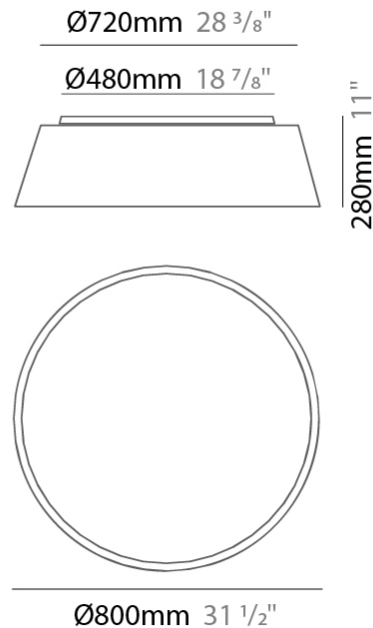

PROJECT _____
TYPE _____
SPECIFIER _____
QUANTITY _____
DATE _____

DRUM SURFACE

D112015- -

base number   Color   Finish
Temperature   Options

1. To build a product code in our configurator select the specify button on the base model # product page
2. To build a manual product code on this datasheet choose from the options listed below in blue font and add the suffix to the base model #

GENERAL

Series: Drum
Brand: Ole
Division: Design
Mounting Type: Surface
Mounting Location: Ceiling
Subcategory: Ambient

PHYSICAL

Shape: Drum
Diameter (mm): 800
Diameter (in): 31 1/2
Height (mm): 280
Height (in): 11
Light Distribution: Direct
Weight (kg): 4.6
Weight (lbs): 10.1
Diffuser: PMMA - Opal
[Fixture Finish: BEI / BLK / BLU / COG / DGN / GRY / MRN / MOC / MUS / OLV / SIL / STN / TER / WHI](#)
Fixture Material: Metal / Elastic Fabric
Upon Request: Other fabric cord colors available upon request (see downloadable finish chart)

ELECTRICAL

Lamp Type: LED
Input Wattage (W): 25
Dimming: Non-Dimmable / 0-10V Dimming
Driver Included: Yes
Driver Location: Integrated
Driver Type: Constant Current - Universal
Driver Class: Class 2
Input Voltage (V): 120 - 277

LED

[Color Temperature (°K): 3000 / 4000](#)
Max. Delivered Lumen (lm): 2400 / 2510
CRI: >80 CRI
Lamp Life (hrs): 50000

OPTICAL

RATINGS AND CERTIFICATIONS

Certified By: Certified for North American Standards
IP rating: IP20