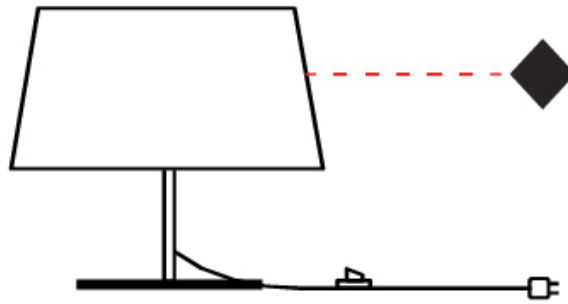

DRUM PORTABLE

D114010-

PROJECT

TYPE

SPECIFIER

QUANTITY

DATE

D