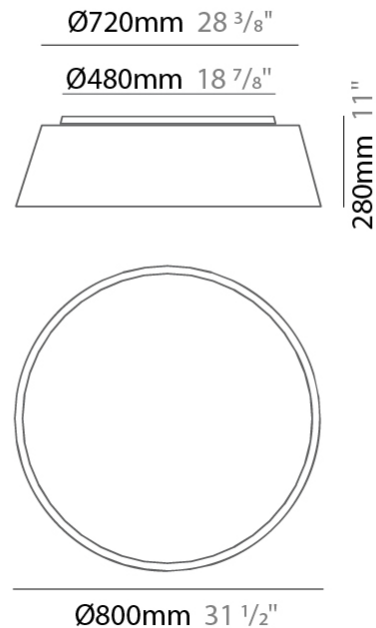

PROJECT _____
TYPE _____
SPECIFIER _____
QUANTITY _____
DATE _____

DRUM SURFACE

D112015- _____ - _____
base number   Color   Finish
                         Temperature   Options

1. To build a product code in our configurator select the specify button on the base model # product page
2. To build a manual product code on this datasheet choose from the options listed below in blue font and add the suffix to the base model #

GENERAL

Series: Drum
Brand: Ole
Division: Design
Mounting Type: Surface
Mounting Location: Ceiling
Subcategory: Ambient

PHYSICAL

Shape: Drum
Diameter (mm): 800
Diameter (in): 31 1/2
Height (mm): 280
Height (in): 11
Light Distribution: Direct
Weight (kg): 4.6
Weight (lbs): 10.1
Diffuser: PMMA - Opal
Fixture Finish: [BEI / BLK / BLU / COG / DGN / GRY / MRN / MOC / MUS / OLV / SIL / STN / TER / WHI](#)
Fixture Material: Metal / Elastic Fabric
Upon Request: Other fabric cord colors available upon request (see downloadable finish chart)

ELECTRICAL

Lamp Type: LED
Input Wattage (W): 25
Dimming: Non-Dimmable / 0-10V Dimming
Driver Included: Yes
Driver Location: Integrated
Driver Type: Constant Current - Universal
Driver Class: Class 2
Input Voltage (V): 120 - 277

LED

Color Temperature (°K): [3000 / 4000](#)
Max. Delivered Lumen (lm): 2400 / 2510
CRI: >80 CRI
Lamp Life (hrs): 50000

OPTICAL

RATINGS AND CERTIFICATIONS

Certified By: Certified for North American Standards
IP rating: IP20