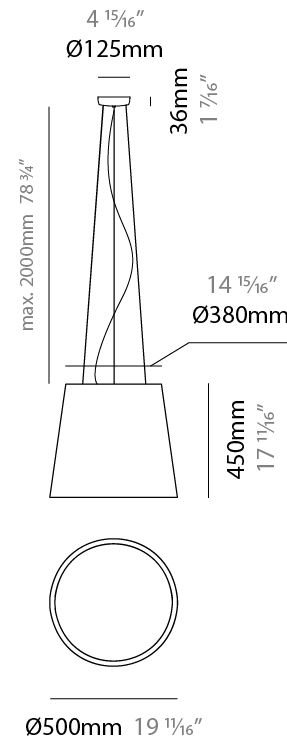

DRUM SUSPENSION

D111062-

base number   Finish Options   Finish Options

1. To build a product code in our configurator select the specify button on the base model # product page
2. To build a manual product code on this datasheet choose from the options listed below in blue font and add the suffix to the base model #

GENERAL

Series: Drum
Brand: Ole
Division: Design
Mounting Type: Suspension
Mounting Location: Ceiling
Subcategory: Up/Down Light

PHYSICAL

Shape: Drum
Diameter (mm): 500
Diameter (in): 19 11/16
Height (mm): 450
Height (in): 17 11/16
Max. Overall Height (mm): 2450
Max. Overall Height (in): 96 7/16
Light Distribution: Direct / Indirect
Weight (kg): 4
Weight (lbs): 8.8
Fixture Finish: BEI / BLK / BLU / COG / DGN / GRY / MRN / MOC / MUS / OLV / SIL / STN / TER / WHI
Holder Finish: BLK
Fixture Material: Fabric Cord / Metal
Cable Details: 2000mm Cable
Upon Request: Other fabric cord colors available upon request (see downloadable finish chart)

ELECTRICAL

Number of Lamps: 3
Lamp Type: LED Retrofit
Lamp Shape: A19
Bulb Included: Bulb Not Included
Max. Wattage Per Lamp (W): 15
Lamp Base: E26
Input Voltage (V): 120
Upon Request: 277Vac / GU24

LED

OPTICAL

RATINGS AND CERTIFICATIONS

Certified By: Certified for North American Standards
IP rating: IP20

PROJECT _____
TYPE _____
SPECIFIER _____
QUANTITY _____
DATE _____