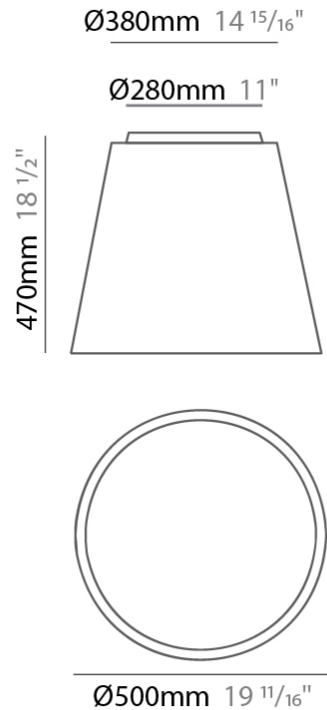

PROJECT
TYPE
SPECIFIER
QUANTITY
DATE

DRUM SURFACE

D112012-

base number Finish
Options

1. To build a product code in our configurator select the specify button on the base model # product page
2. To build a manual product code on this datasheet choose from the options listed below in blue font and add the suffix to the base model #

GENERAL

Series: Drum
Brand: Ole
Division: Design
Mounting Type: Surface
Mounting Location: Ceiling
Subcategory: Ambient

PHYSICAL

Shape: Drum
Diameter (mm): 500
Diameter (in): 19 11/16
Height (mm): 470
Height (in): 18 1/2
Light Distribution: Direct
Weight (kg): 3.3
Weight (lbs): 7.3
Diffuser: PMMA - Opal
Fixture Finish: BEI / BLK / BLU / COG / DGN / GRY / MRN / MOC / MUS / OLV / SIL / STN / TER / WHI
Holder Finish: BLK
Fixture Material: Fabric Cord / Metal
Upon Request: Other fabric cord colors available upon request (see downloadable finish chart)

ELECTRICAL

Number of Lamps: 3
Lamp Type: LED Retrofit
Lamp Shape: A19
Bulb Included: Bulb Not Included
Max. Wattage Per Lamp (W): 15
Lamp Base: E26
Input Voltage (V): 120
Upon Request: 277Vac / GU24

LED

OPTICAL

RATINGS AND CERTIFICATIONS

Certified By: Certified for North American Standards
IP rating: IP20