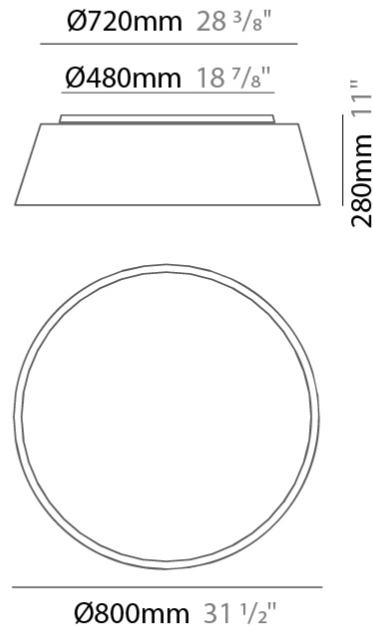

PROJECT
TYPE
SPECIFIER
QUANTITY
DATE

DRUM SURFACE

D112014-

base number Finish
Options

1. To build a product code in our configurator select the specify button on the base model # product page
2. To build a manual product code on this datasheet choose from the options listed below in blue font and add the suffix to the base model #

GENERAL

Series: Drum
Brand: Ole
Division: Design
Mounting Type: Surface
Mounting Location: Ceiling
Subcategory: Ambient

PHYSICAL

Shape: Drum
Diameter (mm): 800
Diameter (in): 31 1/2
Height (mm): 280
Height (in): 11
Light Distribution: Direct
Weight (kg): 4.4
Weight (lbs): 9.7
Diffuser: PMMA - Opal
Fixture Finish: BEI / BLK / BLU / COG / DGN / GRY / MRN / MOC / MUS / OLV / SIL / STN / TER / WHI
Holder Finish: Black
Fixture Material: Fabric Cord / Metal
Upon Request: Other fabric cord colors available upon request (see downloadable finish chart)

ELECTRICAL

Number of Lamps: 4
Lamp Type: LED Retrofit
Lamp Shape: A19
Bulb Included: Bulb Not Included
Max. Wattage Per Lamp (W): 15
Lamp Base: E26
Input Voltage (V): 120
Upon Request: 277Vac / GU24

LED

OPTICAL

RATINGS AND CERTIFICATIONS

Certified By: Certified for North American Standards
IP rating: IP20