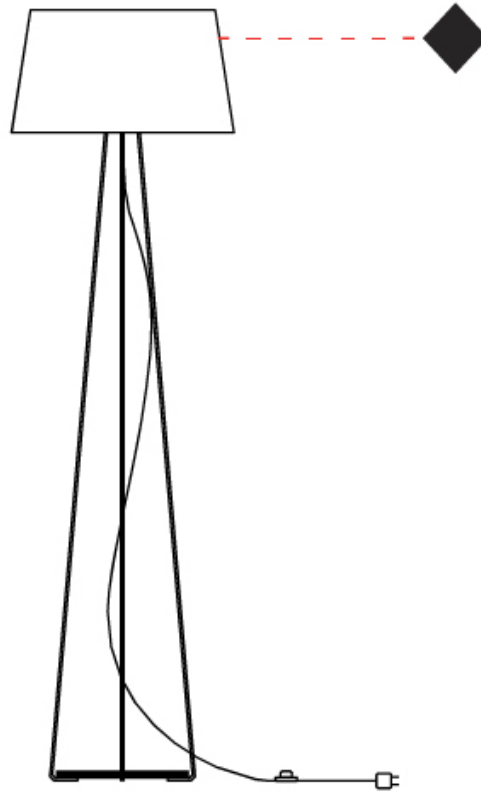

DRUM PORTABLE

D114009-

PROJECT

TYPE

SPECIFIER

QUANTITY

DATE

D