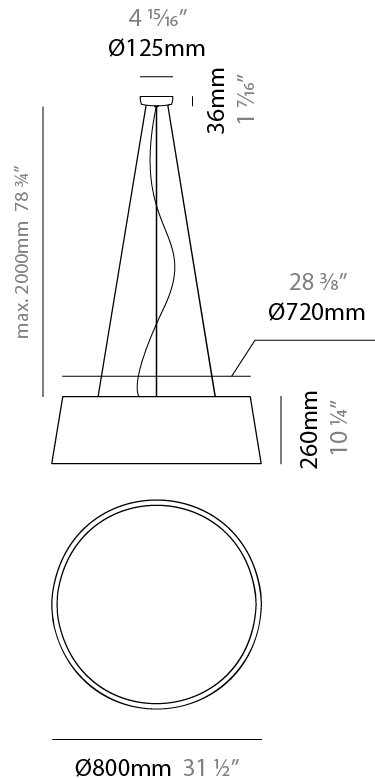

D111064-

base number _____
Finish Options _____
Finish Options _____

1. To build a product code in our configurator select the specify button on the base model # product page
2. To build a manual product code on this datasheet choose from the options listed below in blue font and add the suffix to the base model #

GENERAL

Series: Drum _____
Brand: Ole _____
Division: Design _____
Mounting Type: Suspension _____
Mounting Location: Ceiling _____
Subcategory: Up/Down Light _____

PHYSICAL

Shape: Drum _____
Diameter (mm): 800 _____
Diameter (in): 31 1/2 _____
Height (mm): 260 _____
Height (in): 10 1/4 _____
Max. Overall Height (mm): 2260 _____
Max. Overall Height (in): 89 _____
Light Distribution: Direct / Indirect _____
Weight (kg): 4.6 _____
Weight (lbs): 10.12 _____
Fixture Finish: BEI / BLK / BLU / COG / DGN / GRY / MRN / MOC / MUS / OLV / SIL / STN / TER / WHI _____
Holder Finish: BLK _____
Fixture Material: Fabric Cord / Metal _____
Cable Details: 2000mm Cable _____
Upon Request: Other fabric cord colors available upon request (see downloadable finish chart) _____

ELECTRICAL

Number of Lamps: 4 _____
Lamp Type: LED Retrofit _____
Lamp Shape: A19 _____
Bulb Included: Bulb Not Included _____
Max. Wattage Per Lamp (W): 15 _____
Lamp Base: E26 _____
Input Voltage (V): 120 _____
Upon Request: 277Vac / GU24 _____

LED

OPTICAL

RATINGS AND CERTIFICATIONS

Certified By: Certified for North American Standards _____
IP rating: IP20 _____