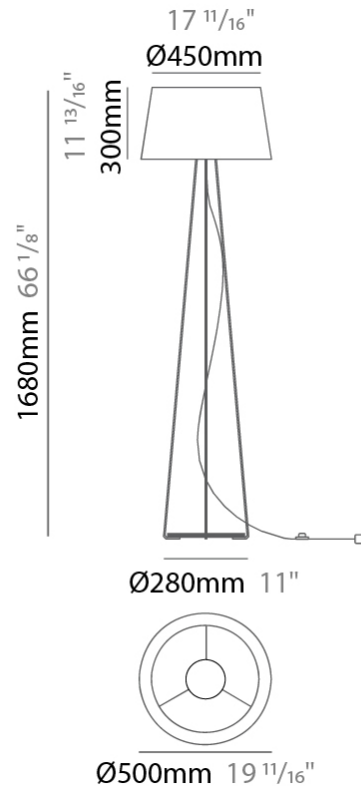

PROJECT
TYPE
SPECIFIER
QUANTITY
DATE

DRUM PORTABLE

D114009-

base number   Finish
Options

1. To build a product code in our configurator select the specify button on the base model # product page
2. To build a manual product code on this datasheet choose from the options listed below in blue font and add the suffix to the base model #

GENERAL

Series: Drum
Brand: Ole
Division: Design
Mounting Type: Portable
Mounting Location: Floor
Subcategory: Ambient

PHYSICAL

Shape: Drum
Diameter (mm): 500
Diameter (in): 19 11/16
Height (mm): 1680
Height (in): 66 1/8
Light Distribution: Direct / Indirect
Weight (kg): 6
Weight (lbs): 13.2
Diffuser: Cord Shade - Beige / Black / Blue / Brown / Dark Green / Green / Gray / Lithium / Maroon / Marsala / Red / Silver / Stone / White
Fixture Finish: [GWT](#)
Fixture Material: Fabric Cord / Metal

ELECTRICAL

Number of Lamps: 1
Lamp Type: LED Retrofit
Lamp Shape: A19
Bulb Included: Bulb Not Included
Max. Wattage Per Lamp (W): 15
Lamp Base: E26
Input Voltage (V): 120
Upon Request: 277Vac / GU24

LED

OPTICAL

RATINGS AND CERTIFICATIONS

Certified By: Certified for North American Standards
IP rating: IP20