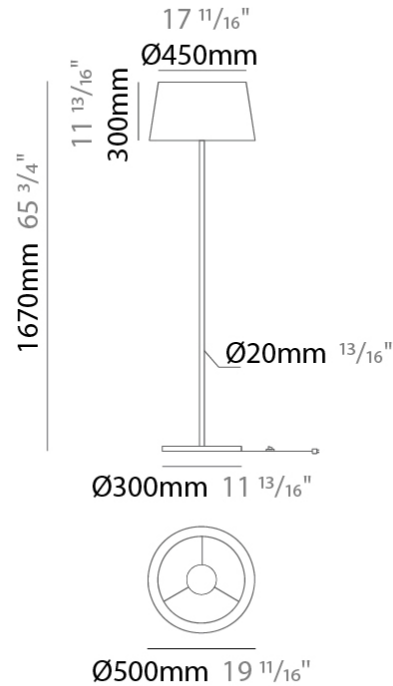

DRUM PORTABLE

D114011-

base number   Finish
Options

1. To build a product code in our configurator select the specify button on the base model # product page
2. To build a manual product code on this datasheet choose from the options listed below in blue font and add the suffix to the base model #

GENERAL

Series: Drum
Brand: Ole
Division: Design
Mounting Type: Portable
Mounting Location: Floor
Subcategory: Ambient

PHYSICAL

Shape: Drum
Diameter (mm): 500
Diameter (in): 19 11/16
Height (mm): 1670
Height (in): 65 3/4
Light Distribution: Direct / Indirect
Weight (kg): 6
Weight (lbs): 13.2
Diffuser: Cord Shade - Beige / Black / Blue / Brown / Dark Green / Green / Gray / Lithium / Maroon / Marsala / Red / Silver / Stone / White
Fixture Finish: [GWT](#)
Fixture Material: Fabric Cord / Metal

ELECTRICAL

Number of Lamps: 1
Lamp Type: LED Retrofit
Lamp Shape: A19
Bulb Included: Bulb Not Included
Max. Wattage Per Lamp (W): 15
Lamp Base: E26
Input Voltage (V): 120
Upon Request: 277Vac / GU24

LED

OPTICAL

RATINGS AND CERTIFICATIONS

Certified By: Certified for North American Standards
IP rating: IP20

PROJECT	_____
TYPE	_____
SPECIFIER	_____
QUANTITY	_____
DATE	_____