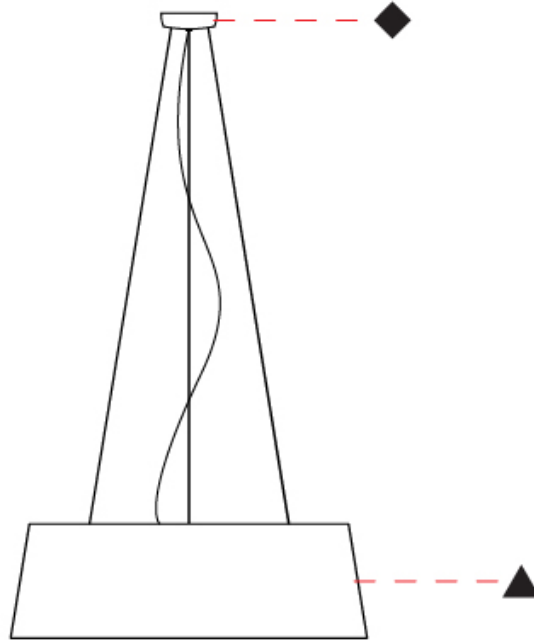

DRUM SUSPENSION

D111064-

PROJECT	_____
TYPE	_____
SPECIFIER	_____
QUANTITY	_____
DATE	_____

D