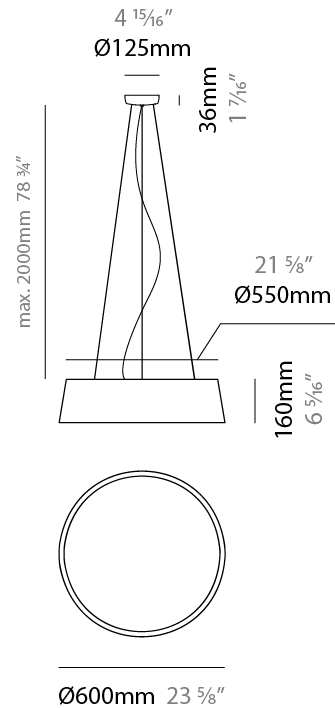

PROJECT	
TYPE	
SPECIFIER	
QUANTITY	
DATE	

DRUM SUSPENSION

D111063-

base number   Finish Options   Finish Options

1. To build a product code in our configurator select the specify button on the base model # product page
2. To build a manual product code on this datasheet choose from the options listed below in blue font and add the suffix to the base model #

GENERAL

Series: Drum
Brand: Ole
Division: Design
Mounting Type: Suspension
Mounting Location: Ceiling
Subcategory: Up/Down Light

PHYSICAL

Shape: Drum
Diameter (mm): 600
Diameter (in): 23 5/8
Height (mm): 160
Height (in): 6 3/16
Max. Overall Height (mm): 2160
Max. Overall Height (in): 85 1/16
Light Distribution: Direct / Indirect
Weight (kg): 3.3
Weight (lbs): 7.26
Fixture Finish: BEI / BLK / BLU / COG / DGN / GRY / MRN / MOC / MUS / OLV / SIL / STN / TER / WHI
Holder Finish: BLK
Fixture Material: Fabric Cord / Metal
Cable Details: 2000mm Cable
Upon Request: Other fabric cord colors available upon request (see downloadable finish chart)

ELECTRICAL

Number of Lamps: 3
Lamp Type: LED Retrofit
Lamp Shape: A19
Bulb Included: Bulb Not Included
Max. Wattage Per Lamp (W): 15
Lamp Base: E26
Input Voltage (V): 120
Upon Request: 277Vac / GU24

LED

OPTICAL

RATINGS AND CERTIFICATIONS

Certified By: Certified for North American Standards
IP rating: IP20