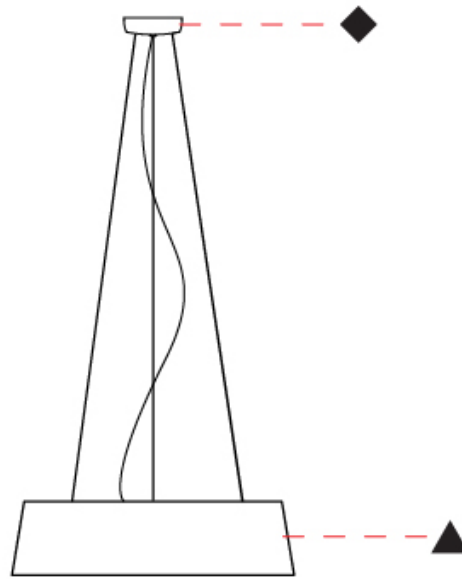

DRUM SUSPENSION

D111063-

PROJECT

TYPE

SPECIFIER

QUANTITY

DATE

D