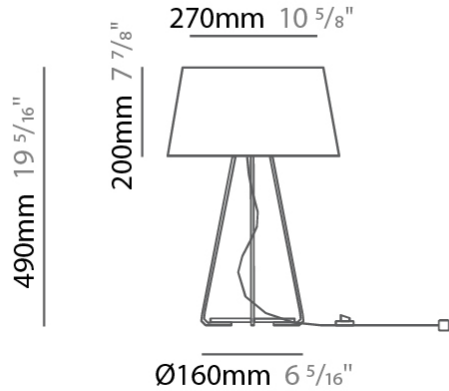

DRUM PORTABLE

D114008-

base number _____
Finish _____
Options _____

1. To build a product code in our configurator select the specify button on the base model # product page
2. To build a manual product code on this datasheet choose from the options listed below in blue font and add the suffix to the base model #

GENERAL

Series: Drum _____
Brand: Ole _____
Division: Design _____
Mounting Type: Portable _____
Mounting Location: Table _____
Subcategory: Ambient _____

PHYSICAL

Shape: Drum _____
Diameter (mm): 300 _____
Diameter (in): 11 ¹³/₁₆ _____
Height (mm): 490 _____
Height (in): 19 ⁵/₁₆ _____
Light Distribution: Direct / Indirect _____
Weight (kg): 1.7 _____
Weight (lbs): 3.7 _____
Diffuser: Cord Shade - Beige / Black / Blue / Brown / Dark Green / Green / Gray / Lithium / Maroon / Marsala / Red / Silver / Stone / White _____
Fixture Finish: [GWT](#) _____
Fixture Material: Fabric Cord / Metal _____

ELECTRICAL

Number of Lamps: 1 _____
Lamp Type: LED Retrofit _____
Lamp Shape: A19 _____
Bulb Included: Bulb Not Included _____
Max. Wattage Per Lamp (W): 15 _____
Lamp Base: E26 _____
Input Voltage (V): 120 _____
Upon Request: 277Vac / GU24 _____

LED

OPTICAL

RATINGS AND CERTIFICATIONS

Certified By: Certified for North American Standards _____
IP rating: IP20 _____

Ø300mm 11 ¹³/₁₆"