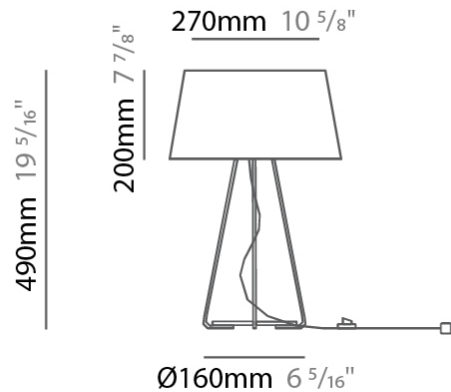

DRUM PORTABLE

D114008-

base number _____
Finish _____
Options _____

1. To build a product code in our configurator select the specify button on the base model # product page
2. To build a manual product code on this datasheet choose from the options listed below in blue font and add the suffix to the base model #

GENERAL

Series: Drum _____
Brand: Ole _____
Division: Design _____
Mounting Type: Portable _____
Mounting Location: Table _____
Subcategory: Ambient _____

PHYSICAL

Shape: Drum _____
Diameter (mm): 300 _____
Diameter (in): 11 ¹³/₁₆ _____
Height (mm): 490 _____
Height (in): 19 ⁵/₁₆ _____
Light Distribution: Direct / Indirect _____
Weight (kg): 1.7 _____
Weight (lbs): 3.7 _____
Diffuser: Cord Shade - Beige / Black / Blue / Brown / Dark Green / Green / Gray / Lithium / Maroon / Marsala / Red / Silver / Stone / White _____
Fixture Finish: [GWT](#) _____
Fixture Material: Fabric Cord / Metal _____

ELECTRICAL

Number of Lamps: 1 _____
Lamp Type: LED Retrofit _____
Lamp Shape: A19 _____
Bulb Included: Bulb Not Included _____
Max. Wattage Per Lamp (W): 15 _____
Lamp Base: E26 _____
Input Voltage (V): 120 _____
Upon Request: 277Vac / GU24 _____

LED

OPTICAL

RATINGS AND CERTIFICATIONS

Certified By: Certified for North American Standards _____
IP rating: IP20 _____

Ø300mm 11 ¹³/₁₆"