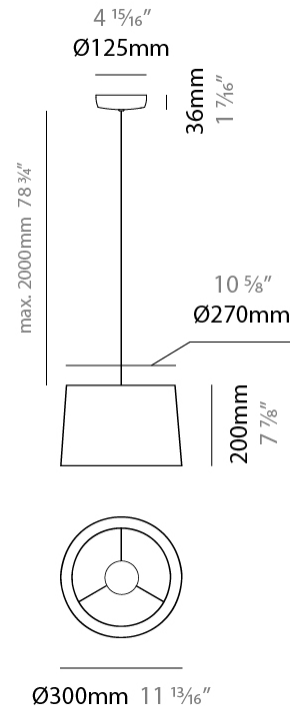

DRUM SUSPENSION

D111058-

base number   Finish Options   Finish Options

1. To build a product code in our configurator select the specify button on the base model # product page
2. To build a manual product code on this datasheet choose from the options listed below in blue font and add the suffix to the base model #

GENERAL

Series: Drum
Brand: Ole
Division: Design
Mounting Type: Suspension
Mounting Location: Ceiling
Subcategory: Up/Down Light

PHYSICAL

Shape: Drum
Diameter (mm): 300
Diameter (in): 11 ¹³/₁₆"
Height (mm): 200
Height (in): 7 ⁷/₈"
Max. Overall Height (mm): 2200
Max. Overall Height (in): 86 ⁵/₈"
Light Distribution: Direct / Indirect
Weight (kg): 2
Weight (lbs): 4.4
Fixture Finish: BEI / BLK / BLU / COG / DGN / GRY / MRN / MOC / MUS / OLV / SIL / STN / TER / WHI
Holder Finish: BLK
Fixture Material: Fabric Cord / Metal
Cable Details: 2000mm Cable
Upon Request: Other fabric cord colors available upon request (see downloadable finish chart)

ELECTRICAL

Number of Lamps: 1
Lamp Type: LED Retrofit
Lamp Shape: A19
Bulb Included: Bulb Not Included
Max. Wattage Per Lamp (W): 15
Lamp Base: E26
Input Voltage (V): 120
Upon Request: 277Vac / GU24

LED

OPTICAL

RATINGS AND CERTIFICATIONS

Certified By: Certified for North American Standards
IP rating: IP20

PROJECT
TYPE
SPECIFIER
QUANTITY
DATE