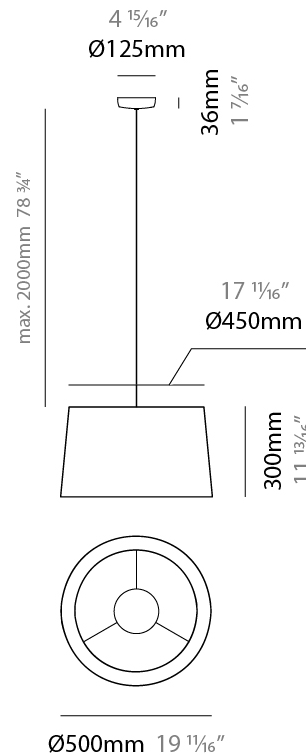

DRUM SUSPENSION

D111060-

base number   Finish Options   Finish Options

1. To build a product code in our configurator select the specify button on the base model # product page
2. To build a manual product code on this datasheet choose from the options listed below in blue font and add the suffix to the base model #

GENERAL

Series: Drum
Brand: Ole
Division: Design
Mounting Type: Suspension
Mounting Location: Ceiling
Subcategory: Up/Down Light

PHYSICAL

Shape: Drum
Diameter (mm): 500
Diameter (in): 19 11/16
Height (mm): 300
Height (in): 11 13/16
Max. Overall Height (mm): 2300
Max. Overall Height (in): 90 9/16
Light Distribution: Direct / Indirect
Weight (kg): 2.8
Weight (lbs): 6.2
Fixture Finish: BEI / BLK / BLU / COG / DGN / GRY / MRN / MOC / MUS / OLV / SIL / STN / TER / WHI
Holder Finish: BLK
Fixture Material: Fabric Cord / Metal
Cable Details: 2000mm Cable
Upon Request: Other fabric cord colors available upon request (see downloadable finish chart)

ELECTRICAL

Number of Lamps: 1
Lamp Type: LED Retrofit
Lamp Shape: A19
Bulb Included: Bulb Not Included
Max. Wattage Per Lamp (W): 15
Lamp Base: E26
Input Voltage (V): 120
Upon Request: 277Vac / GU24

LED

OPTICAL

RATINGS AND CERTIFICATIONS

Certified By: Certified for North American Standards
IP rating: IP20

PROJECT	_____
TYPE	_____
SPECIFIER	_____
QUANTITY	_____
DATE	_____