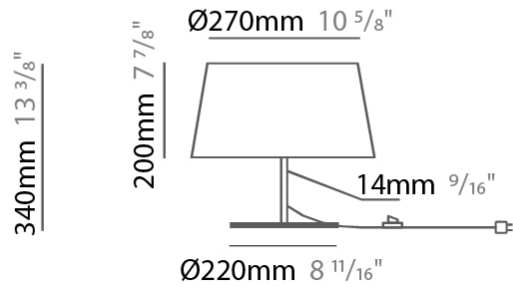

PROJECT
TYPE
SPECIFIER
QUANTITY
DATE

DRUM PORTABLE

D114010-

base number   Finish
Options

1. To build a product code in our configurator select the specify button on the base model # product page
2. To build a manual product code on this datasheet choose from the options listed below in blue font and add the suffix to the base model #

GENERAL

Series: Drum
Brand: Ole
Division: Design
Mounting Type: Portable
Mounting Location: Table
Subcategory: Ambient

PHYSICAL

Shape: Drum
Diameter (mm): 300
Diameter (in): 11 ¹³/₁₆
Height (mm): 340
Height (in): 13 ³/₈
Light Distribution: Direct / Indirect
Weight (kg): 1.7
Weight (lbs): 3.7
Diffuser: Cord Shade - Beige / Black / Blue / Brown / Dark Green / Green / Gray / Lithium / Maroon / Marsala / Red / Silver / Stone / White
Fixture Finish: GWT
Fixture Material: Fabric Cord / Metal

ELECTRICAL

Number of Lamps: 1
Lamp Type: LED Retrofit
Lamp Shape: A19
Bulb Included: Bulb Not Included
Max. Wattage Per Lamp (W): 15
Lamp Base: E26
Input Voltage (V): 120
Upon Request: 277Vac / GU24

LED

OPTICAL

RATINGS AND CERTIFICATIONS

Certified By: Certified for North American Standards
IP rating: IP20

Ø300mm 11 ¹³/₁₆"