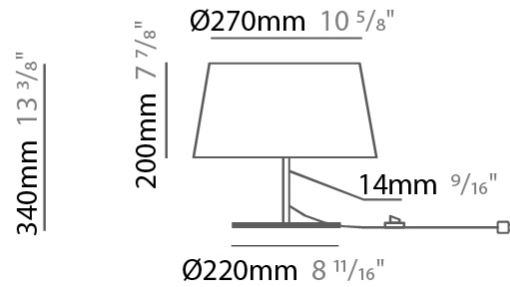

PROJECT _____
TYPE _____
SPECIFIER _____
QUANTITY _____
DATE _____

DRUM PORTABLE

D114010-

base number _____
Finish _____
Options _____

1. To build a product code in our configurator select the specify button on the base model # product page
2. To build a manual product code on this datasheet choose from the options listed below in blue font and add the suffix to the base model #

GENERAL

Series: Drum _____
Brand: Ole _____
Division: Design _____
Mounting Type: Portable _____
Mounting Location: Table _____
Subcategory: Ambient _____

PHYSICAL

Shape: Drum _____
Diameter (mm): 300 _____
Diameter (in): 11 ¹³/₁₆ _____
Height (mm): 340 _____
Height (in): 13 ³/₈ _____
Light Distribution: Direct / Indirect _____
Weight (kg): 1.7 _____
Weight (lbs): 3.7 _____
Diffuser: Cord Shade - Beige / Black / Blue / Brown / Dark Green / Green / Gray / Lithium / Maroon / Marsala / Red / Silver / Stone / White _____
Fixture Finish: GWT _____
Fixture Material: Fabric Cord / Metal _____

ELECTRICAL

Number of Lamps: 1 _____
Lamp Type: LED Retrofit _____
Lamp Shape: A19 _____
Bulb Included: Bulb Not Included _____
Max. Wattage Per Lamp (W): 15 _____
Lamp Base: E26 _____
Input Voltage (V): 120 _____
Upon Request: 277Vac / GU24 _____

LED

OPTICAL

RATINGS AND CERTIFICATIONS

Certified By: Certified for North American Standards _____
IP rating: IP20 _____

Ø300mm 11 ¹³/₁₆"