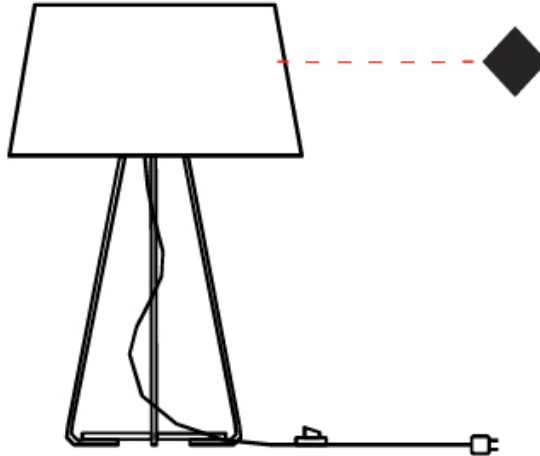

DRUM PORTABLE

D114008-

PROJECT

TYPE

SPECIFIER

QUANTITY

DATE

D