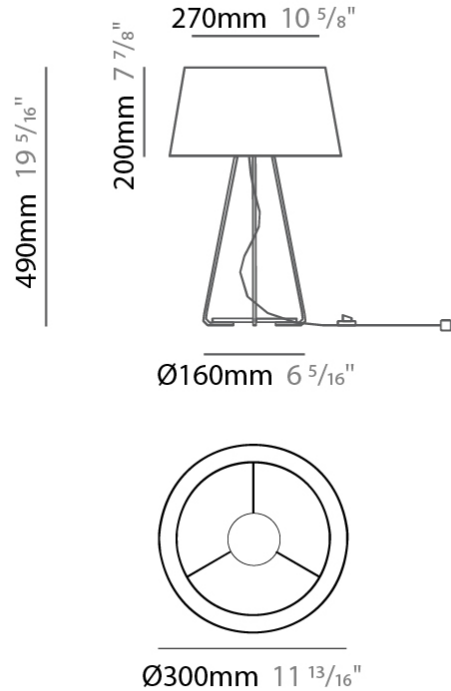

PROJECT _____
TYPE _____
SPECIFIER _____
QUANTITY _____
DATE _____

DRUM PORTABLE

D114008-

base number _____
Finish _____
Options _____

1. To build a product code in our configurator select the specify button on the base model # product page
2. To build a manual product code on this datasheet choose from the options listed below in blue font and add the suffix to the base model #

GENERAL

Series: Drum _____
Brand: Ole _____
Division: Design _____
Mounting Type: Portable _____
Mounting Location: Table _____
Subcategory: Ambient _____

PHYSICAL

Shape: Drum _____
Diameter (mm): 300 _____
Diameter (in): 11 ¹³/₁₆ _____
Height (mm): 490 _____
Height (in): 19 ⁵/₁₆ _____
Light Distribution: Direct / Indirect _____
Weight (kg): 1.7 _____
Weight (lbs): 3.7 _____
Diffuser: Cord Shade - Beige / Black / Blue / Brown / Dark Green / Green / Gray / Lithium / Maroon / Marsala / Red / Silver / Stone / White _____
Fixture Finish: [GWT](#) _____
Fixture Material: Fabric Cord / Metal _____

ELECTRICAL

Number of Lamps: 1 _____
Lamp Type: LED Retrofit _____
Lamp Shape: A19 _____
Bulb Included: Bulb Not Included _____
Max. Wattage Per Lamp (W): 15 _____
Lamp Base: E26 _____
Input Voltage (V): 120 _____
Upon Request: 277Vac / GU24 _____

LED

OPTICAL

RATINGS AND CERTIFICATIONS

Certified By: Certified for North American Standards _____
IP rating: IP20 _____