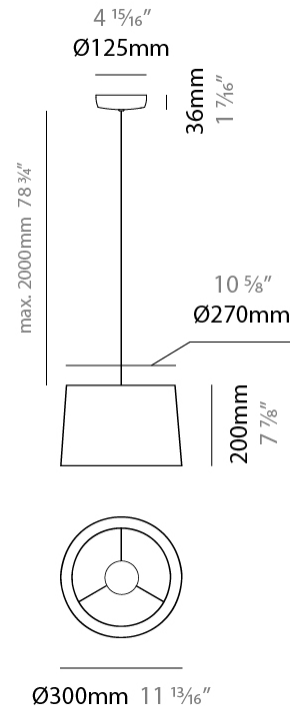

#### PHYSICAL

Shape: Drum  
 Diameter (mm): 300  
 Diameter (in): 11 <sup>13</sup>/<sub>16</sub>"  
 Height (mm): 200  
 Height (in): 7 <sup>7</sup>/<sub>8</sub>"  
 Max. Overall Height (mm): 2200  
 Max. Overall Height (in): 86 <sup>5</sup>/<sub>8</sub>"  
 Light Distribution: Direct / Indirect  
 Weight (kg): 2  
 Weight (lbs): 4.4  
 Fixture Finish: BEI / BLK / BLU / COG / DGN / GRY / MRN / MOC / MUS / OLV / SIL / STN / TER / WHI  
 Holder Finish: BLK  
 Fixture Material: Fabric Cord / Metal  
 Cable Details: 2000mm Cable  
 Upon Request: Other fabric cord colors available upon request (see downloadable finish chart)

#### ELECTRICAL

Number of Lamps: 1  
 Lamp Type: LED Retrofit  
 Lamp Shape: A19  
 Bulb Included: Bulb Not Included  
 Max. Wattage Per Lamp (W): 15  
 Lamp Base: E26  
 Input Voltage (V): 120  
 Upon Request: 277Vac / GU24

#### PHYSICAL

Shape: Drum \_\_\_\_\_  
 Diameter (mm): 300 \_\_\_\_\_  
 Diameter (in): 11 <sup>13</sup>/<sub>16</sub> \_\_\_\_\_  
 Height (mm): 490 \_\_\_\_\_  
 Height (in): 19 <sup>5</sup>/<sub>16</sub> \_\_\_\_\_  
 Light Distribution: Direct / Indirect \_\_\_\_\_  
 Weight (kg): 1.7 \_\_\_\_\_  
 Weight (lbs): 3.7 \_\_\_\_\_  
 Diffuser: Cord Shade - Beige / Black / Blue / Brown / Dark Green / Green / Gray / Lithium / Maroon / Marsala / Red / Silver / Stone / White \_\_\_\_\_  
 Fixture Finish: [GWT](#) \_\_\_\_\_  
 Fixture Material: Fabric Cord / Metal \_\_\_\_\_