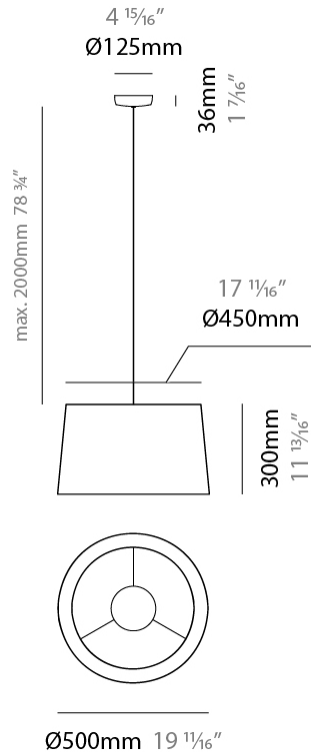

base number _____
Finish Options _____
Finish Options _____

1. To build a product code in our configurator select the specify button on the base model # product page
2. To build a manual product code on this datasheet choose from the options listed below in blue font and add the suffix to the base model #

GENERAL

Series: Drum _____
Brand: Ole _____
Division: Design _____
Mounting Type: Suspension _____
Mounting Location: Ceiling _____
Subcategory: Up/Down Light _____

PHYSICAL

Shape: Drum _____
Diameter (mm): 500 _____
Diameter (in): 19 11/16 _____
Height (mm): 300 _____
Height (in): 11 13/16 _____
Max. Overall Height (mm): 2300 _____
Max. Overall Height (in): 90 9/16 _____
Light Distribution: Direct / Indirect _____
Weight (kg): 2.8 _____
Weight (lbs): 6.2 _____
Fixture Finish: BEI / BLK / BLU / COG / DGN / GRY / MRN / MOC / MUS / OLV / SIL / STN / TER / WHI _____
Holder Finish: BLK _____
Fixture Material: Fabric Cord / Metal _____
Cable Details: 2000mm Cable _____
Upon Request: Other fabric cord colors available upon request (see downloadable finish chart) _____

ELECTRICAL

Number of Lamps: 1 _____
Lamp Type: LED Retrofit _____
Lamp Shape: A19 _____
Bulb Included: Bulb Not Included _____
Max. Wattage Per Lamp (W): 15 _____
Lamp Base: E26 _____
Input Voltage (V): 120 _____
Upon Request: 277Vac / GU24 _____

LED

OPTICAL

RATINGS AND CERTIFICATIONS

Certified By: Certified for North American Standards _____
IP rating: IP20 _____