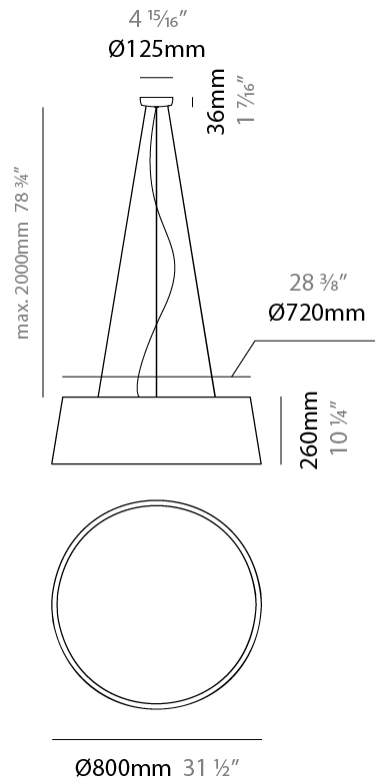

D111064-

base number _____
Finish Options _____
Finish Options _____

1. To build a product code in our configurator select the specify button on the base model # product page
2. To build a manual product code on this datasheet choose from the options listed below in blue font and add the suffix to the base model #

GENERAL

Series: Drum _____
Brand: Ole _____
Division: Design _____
Mounting Type: Suspension _____
Mounting Location: Ceiling _____
Subcategory: Up/Down Light _____

PHYSICAL

Shape: Drum _____
Diameter (mm): 800 _____
Diameter (in): 31 1/2 _____
Height (mm): 260 _____
Height (in): 10 1/4 _____
Max. Overall Height (mm): 2260 _____
Max. Overall Height (in): 89 _____
Light Distribution: Direct / Indirect _____
Weight (kg): 4.6 _____
Weight (lbs): 10.12 _____
Fixture Finish: BEI / BLK / BLU / COG / DGN / GRY / MRN / MOC / MUS / OLV / SIL / STN / TER / WHI _____
Holder Finish: BLK _____
Fixture Material: Fabric Cord / Metal _____
Cable Details: 2000mm Cable _____
Upon Request: Other fabric cord colors available upon request (see downloadable finish chart) _____

ELECTRICAL

Number of Lamps: 4 _____
Lamp Type: LED Retrofit _____
Lamp Shape: A19 _____
Bulb Included: Bulb Not Included _____
Max. Wattage Per Lamp (W): 15 _____
Lamp Base: E26 _____
Input Voltage (V): 120 _____
Upon Request: 277Vac / GU24 _____

LED

OPTICAL

RATINGS AND CERTIFICATIONS

Certified By: Certified for North American Standards _____
IP rating: IP20 _____