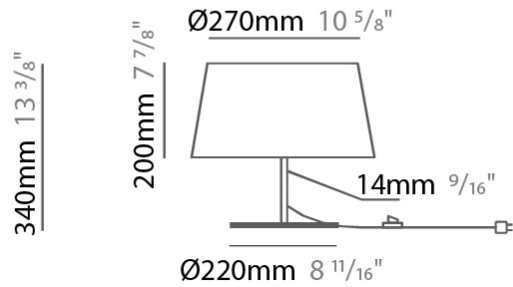

PROJECT	_____
TYPE	_____
SPECIFIER	_____
QUANTITY	_____
DATE	_____

DRUM PORTABLE

D114010-

base number   Finish
Options

1. To build a product code in our configurator select the specify button on the base model # product page
2. To build a manual product code on this datasheet choose from the options listed below in blue font and add the suffix to the base model #

GENERAL

Series: Drum _____
Brand: Ole _____
Division: Design _____
Mounting Type: Portable _____
Mounting Location: Table _____
Subcategory: Ambient _____

PHYSICAL

Shape: Drum _____
Diameter (mm): 300 _____
Diameter (in): 11 ¹³/₁₆ _____
Height (mm): 340 _____
Height (in): 13 ³/₈ _____
Light Distribution: Direct / Indirect _____
Weight (kg): 1.7 _____
Weight (lbs): 3.7 _____
Diffuser: Cord Shade - Beige / Black / Blue / Brown / Dark Green / Green / Gray / Lithium / Maroon / Marsala / Red / Silver / Stone / White _____
Fixture Finish: [GWT](#) _____
Fixture Material: Fabric Cord / Metal _____

ELECTRICAL

Number of Lamps: 1 _____
Lamp Type: LED Retrofit _____
Lamp Shape: A19 _____
Bulb Included: Bulb Not Included _____
Max. Wattage Per Lamp (W): 15 _____
Lamp Base: E26 _____
Input Voltage (V): 120 _____
Upon Request: 277Vac / GU24 _____

LED

OPTICAL

RATINGS AND CERTIFICATIONS

Certified By: Certified for North American Standards _____
IP rating: IP20 _____

Ø300mm 11 ¹³/₁₆"