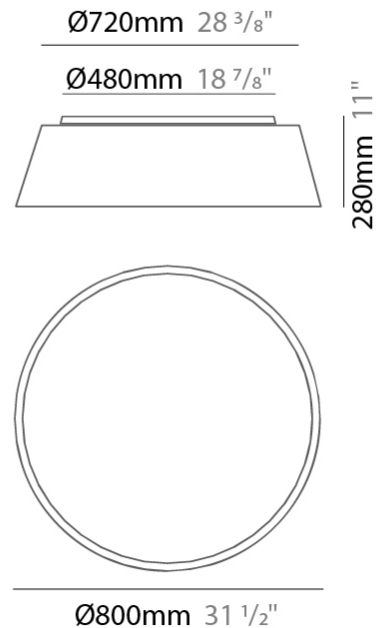

PROJECT	_____
TYPE	_____
SPECIFIER	_____
QUANTITY	_____
DATE	_____

DRUM SURFACE

D112015- _____ - _____

base number   Color   Finish
Temperature   Options

1. To build a product code in our configurator select the specify button on the base model # product page
2. To build a manual product code on this datasheet choose from the options listed below in blue font and add the suffix to the base model #

GENERAL

Series: Drum
Brand: Ole
Division: Design
Mounting Type: Surface
Mounting Location: Ceiling
Subcategory: Ambient

PHYSICAL

Shape: Drum
Diameter (mm): 800
Diameter (in): 31 1/2
Height (mm): 280
Height (in): 11
Light Distribution: Direct
Weight (kg): 4.6
Weight (lbs): 10.1
Diffuser: PMMA - Opal
[Fixture Finish: BEI / BLK / BLU / COG / DGN / GRY / MRN / MOC / MUS / OLV / SIL / STN / TER / WHI](#)
Fixture Material: Metal / Elastic Fabric
Upon Request: Other fabric cord colors available upon request (see downloadable finish chart)

ELECTRICAL

Lamp Type: LED
Input Wattage (W): 25
Dimming: Non-Dimmable / 0-10V Dimming
Driver Included: Yes
Driver Location: Integrated
Driver Type: Constant Current - Universal
Driver Class: Class 2
Input Voltage (V): 120 - 277

LED

[Color Temperature (°K): 3000 / 4000](#)
Max. Delivered Lumen (lm): 2400 / 2510
CRI: >80 CRI
Lamp Life (hrs): 50000

OPTICAL

RATINGS AND CERTIFICATIONS

Certified By: Certified for North American Standards
IP rating: IP20