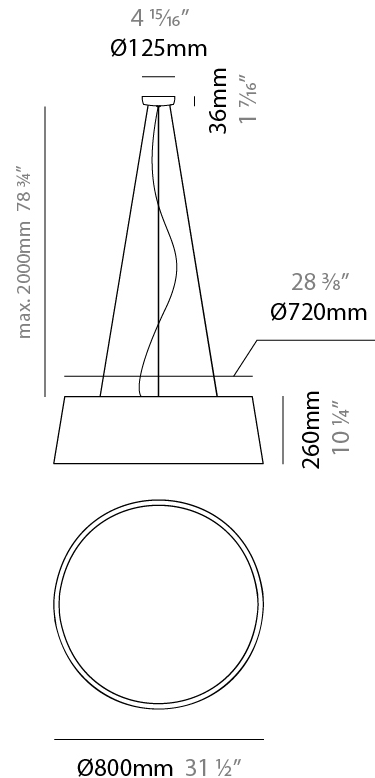

PROJECT _____
TYPE _____
SPECIFIER _____
QUANTITY _____
DATE _____

DRUM SUSPENSION

D111064-

base number   Finish   Finish
Options   Options

1. To build a product code in our configurator select the specify button on the base model # product page
2. To build a manual product code on this datasheet choose from the options listed below in blue font and add the suffix to the base model #

GENERAL

Series: Drum
Brand: Ole
Division: Design
Mounting Type: Suspension
Mounting Location: Ceiling
Subcategory: Up/Down Light

PHYSICAL

Shape: Drum
Diameter (mm): 800
Diameter (in): 31 1/2
Height (mm): 260
Height (in): 10 1/4
Max. Overall Height (mm): 2260
Max. Overall Height (in): 89
Light Distribution: Direct / Indirect
Weight (kg): 4.6
Weight (lbs): 10.12
Fixture Finish: BEI / BLK / BLU / COG / DGN / GRY / MRN / MOC / MUS / OLV / SIL / STN / TER / WHI
Holder Finish: BLK
Fixture Material: Fabric Cord / Metal
Cable Details: 2000mm Cable
Upon Request: Other fabric cord colors available upon request (see downloadable finish chart)

ELECTRICAL

Number of Lamps: 4
Lamp Type: LED Retrofit
Lamp Shape: A19
Bulb Included: Bulb Not Included
Max. Wattage Per Lamp (W): 15
Lamp Base: E26
Input Voltage (V): 120
Upon Request: 277Vac / GU24

LED

OPTICAL

RATINGS AND CERTIFICATIONS

Certified By: Certified for North American Standards
IP rating: IP20