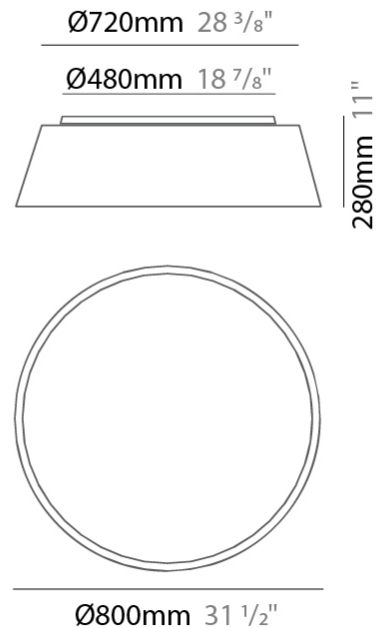

PROJECT _____
TYPE _____
SPECIFIER _____
QUANTITY _____
DATE _____

DRUM SURFACE

D112015- _____ - _____
base number   Color   Finish
                                 Temperature   Options

1. To build a product code in our configurator select the specify button on the base model # product page
2. To build a manual product code on this datasheet choose from the options listed below in blue font and add the suffix to the base model #

GENERAL

Series: Drum
Brand: Ole
Division: Design
Mounting Type: Surface
Mounting Location: Ceiling
Subcategory: Ambient

PHYSICAL

Shape: Drum
Diameter (mm): 800
Diameter (in): 31 1/2
Height (mm): 280
Height (in): 11
Light Distribution: Direct
Weight (kg): 4.6
Weight (lbs): 10.1
Diffuser: PMMA - Opal
Fixture Finish: [BEI / BLK / BLU / COG / DGN / GRY / MRN / MOC / MUS / OLV / SIL / STN / TER / WHI](#)
Fixture Material: Metal / Elastic Fabric
Upon Request: Other fabric cord colors available upon request (see downloadable finish chart)

ELECTRICAL

Lamp Type: LED
Input Wattage (W): 25
Dimming: Non-Dimmable / 0-10V Dimming
Driver Included: Yes
Driver Location: Integrated
Driver Type: Constant Current - Universal
Driver Class: Class 2
Input Voltage (V): 120 - 277

LED

Color Temperature (°K): [3000 / 4000](#)
Max. Delivered Lumen (lm): 2400 / 2510
CRI: >80 CRI
Lamp Life (hrs): 50000

OPTICAL

RATINGS AND CERTIFICATIONS

Certified By: Certified for North American Standards
IP rating: IP20