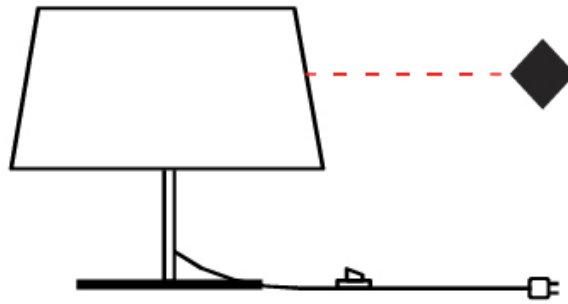

DRUM PORTABLE

D114010-

PROJECT

TYPE

SPECIFIER

QUANTITY

DATE