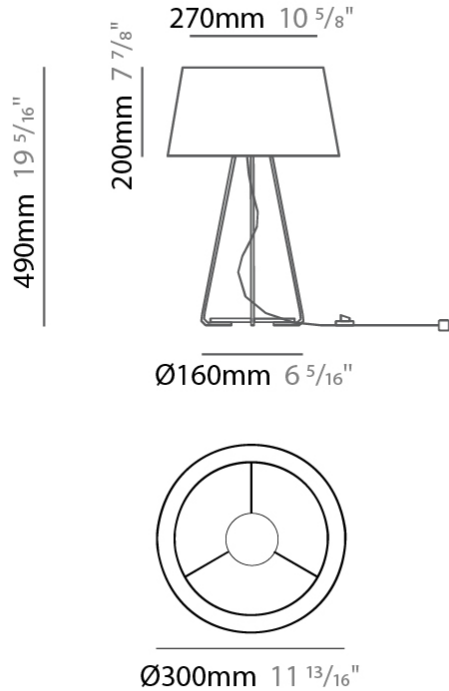

PROJECT
TYPE
SPECIFIER
QUANTITY
DATE

DRUM PORTABLE

D114008-

base number   Finish
Options

1. To build a product code in our configurator select the specify button on the base model # product page
2. To build a manual product code on this datasheet choose from the options listed below in blue font and add the suffix to the base model #

GENERAL

Series: Drum
Brand: Ole
Division: Design
Mounting Type: Portable
Mounting Location: Table
Subcategory: Ambient

PHYSICAL

Shape: Drum
Diameter (mm): 300
Diameter (in): 11 ¹³/₁₆
Height (mm): 490
Height (in): 19 ⁵/₁₆
Light Distribution: Direct / Indirect
Weight (kg): 1.7
Weight (lbs): 3.7
Diffuser: Cord Shade - Beige / Black / Blue / Brown / Dark Green / Green / Gray / Lithium / Maroon / Marsala / Red / Silver / Stone / White
Fixture Finish: [GWT](#)
Fixture Material: Fabric Cord / Metal

ELECTRICAL

Number of Lamps: 1
Lamp Type: LED Retrofit
Lamp Shape: A19
Bulb Included: Bulb Not Included
Max. Wattage Per Lamp (W): 15
Lamp Base: E26
Input Voltage (V): 120
Upon Request: 277Vac / GU24

LED

OPTICAL

RATINGS AND CERTIFICATIONS

Certified By: Certified for North American Standards
IP rating: IP20