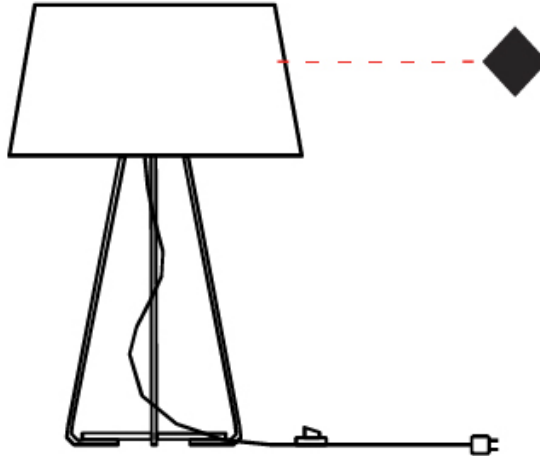

DRUM PORTABLE

D114008-

PROJECT

TYPE

SPECIFIER

QUANTITY

DATE