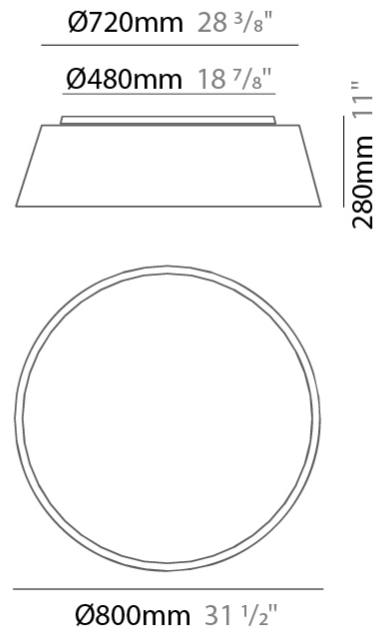

PROJECT _____
TYPE _____
SPECIFIER _____
QUANTITY _____
DATE _____

DRUM SURFACE

D112015- -

base number   Color   Finish
Temperature   Options

1. To build a product code in our configurator select the specify button on the base model # product page
2. To build a manual product code on this datasheet choose from the options listed below in blue font and add the suffix to the base model #

GENERAL

Series: Drum
Brand: Ole
Division: Design
Mounting Type: Surface
Mounting Location: Ceiling
Subcategory: Ambient

PHYSICAL

Shape: Drum
Diameter (mm): 800
Diameter (in): 31 1/2
Height (mm): 280
Height (in): 11
Light Distribution: Direct
Weight (kg): 4.6
Weight (lbs): 10.1
Diffuser: PMMA - Opal
[Fixture Finish: BEI / BLK / BLU / COG / DGN / GRY / MRN / MOC / MUS / OLV / SIL / STN / TER / WHI](#)
Fixture Material: Metal / Elastic Fabric
Upon Request: Other fabric cord colors available upon request (see downloadable finish chart)

ELECTRICAL

Lamp Type: LED
Input Wattage (W): 25
Dimming: Non-Dimmable / 0-10V Dimming
Driver Included: Yes
Driver Location: Integrated
Driver Type: Constant Current - Universal
Driver Class: Class 2
Input Voltage (V): 120 - 277

LED

[Color Temperature (°K): 3000 / 4000](#)
Max. Delivered Lumen (lm): 2400 / 2510
CRI: >80 CRI
Lamp Life (hrs): 50000

OPTICAL

RATINGS AND CERTIFICATIONS

Certified By: Certified for North American Standards
IP rating: IP20