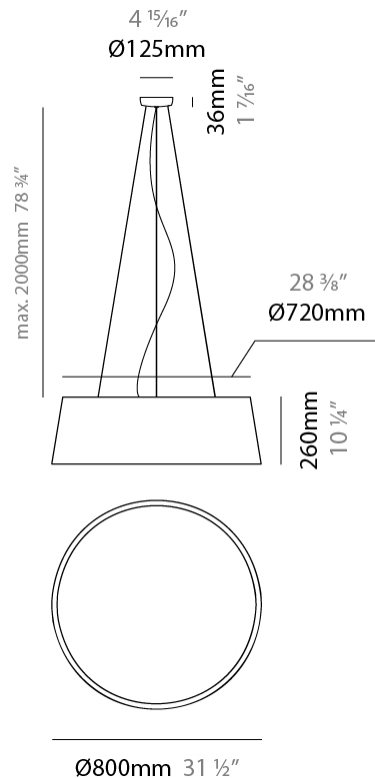

PROJECT _____
TYPE _____
SPECIFIER _____
QUANTITY _____
DATE _____

DRUM SUSPENSION

D111064-

base number   Finish   Finish
Options   Options

1. To build a product code in our configurator select the specify button on the base model # product page
2. To build a manual product code on this datasheet choose from the options listed below in blue font and add the suffix to the base model #

GENERAL

Series: Drum
Brand: Ole
Division: Design
Mounting Type: Suspension
Mounting Location: Ceiling
Subcategory: Up/Down Light

PHYSICAL

Shape: Drum
Diameter (mm): 800
Diameter (in): 31 1/2
Height (mm): 260
Height (in): 10 1/4
Max. Overall Height (mm): 2260
Max. Overall Height (in): 89
Light Distribution: Direct / Indirect
Weight (kg): 4.6
Weight (lbs): 10.12
Fixture Finish: BEI / BLK / BLU / COG / DGN / GRY / MRN / MOC / MUS / OLV / SIL / STN / TER / WHI
Holder Finish: BLK
Fixture Material: Fabric Cord / Metal
Cable Details: 2000mm Cable
Upon Request: Other fabric cord colors available upon request (see downloadable finish chart)

ELECTRICAL

Number of Lamps: 4
Lamp Type: LED Retrofit
Lamp Shape: A19
Bulb Included: Bulb Not Included
Max. Wattage Per Lamp (W): 15
Lamp Base: E26
Input Voltage (V): 120
Upon Request: 277Vac / GU24

LED

OPTICAL

RATINGS AND CERTIFICATIONS

Certified By: Certified for North American Standards
IP rating: IP20