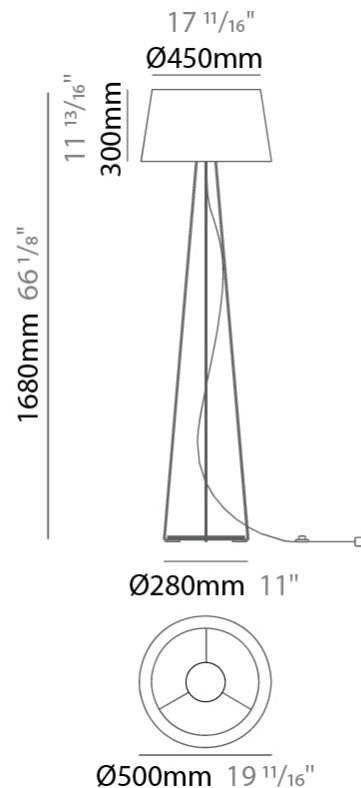

DRUM PORTABLE

D114009-

base number   Finish
Options

1. To build a product code in our configurator select the specify button on the base model # product page
2. To build a manual product code on this datasheet choose from the options listed below in blue font and add the suffix to the base model #

GENERAL

Series: Drum
Brand: Ole
Division: Design
Mounting Type: Portable
Mounting Location: Floor
Subcategory: Ambient

PHYSICAL

Shape: Drum
Diameter (mm): 500
Diameter (in): 19 ¹¹/₁₆
Height (mm): 1680
Height (in): 66 ¹/₈
Light Distribution: Direct / Indirect
Weight (kg): 6
Weight (lbs): 13.2
Diffuser: Cord Shade - Beige / Black / Blue / Brown / Dark Green / Green / Gray / Lithium / Maroon / Marsala / Red / Silver / Stone / White
Fixture Finish: [GWT](#)
Fixture Material: Fabric Cord / Metal

ELECTRICAL

Number of Lamps: 1
Lamp Type: LED Retrofit
Lamp Shape: A19
Bulb Included: Bulb Not Included
Max. Wattage Per Lamp (W): 15
Lamp Base: E26
Input Voltage (V): 120
Upon Request: 277Vac / GU24

LED

OPTICAL

RATINGS AND CERTIFICATIONS

Certified By: Certified for North American Standards
IP rating: IP20