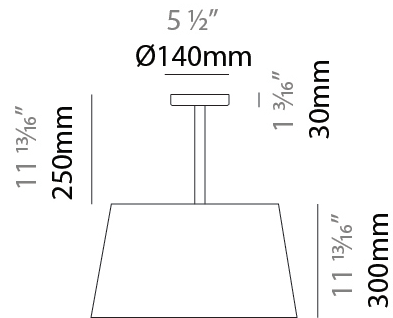

GENERAL

Series: Drum
 Brand: Ole
 Division: Exterior
 Mounting Type: Suspension
 Mounting Location: Ceiling
 Subcategory: Ambient

PHYSICAL

Shape: Drum
 Diameter (mm): 500
 Diameter (in): 19 11/16
 Height (mm): 300
 Height (in): 11 13/16
 Max. Overall Height (mm): 2300
 Max. Overall Height (in): 90 9/16
 Light Distribution: Direct / Indirect
 Weight (kg): 2.8
 Weight (lbs): 6.2
 Fixture Finish: BEI / BLK / BLU / COG / DGN / GRY / MRN / MOC / MUS / OLV / SIL / STN / TER / WHI
 Holder Finish: BLK
 Fixture Material: Fabric Cord / Metal
 Cable Details: 2000mm Cable

GENERAL

Series: Drum
 Brand: Ole
 Division: Exterior
 Mounting Type: Surface
 Mounting Location: Ceiling
 Subcategory: Semi-Flush

PHYSICAL

Shape: Drum
 Diameter (mm): 500
 Diameter (in): 19 11/16
 Height (mm): 550
 Height (in): 21 5/8
 Light Distribution: Direct
 Diffuser: PMMA - Opal
 Fixture Finish: BEI / BLK / BLU / COG / DGN / GRY / MRN / MOC / MUS / OLV / SIL / STN / TER / WHI
 Holder Finish: MWH / MBK
 Fixture Material: Fabric Cord / Metal

Certified By: Certified for North American Standards
 IP rating: IP66

Ø450mm 17 1/16"

Ø500mm 19 1/16"

DRUM SURFACE

E112051-

PROJECT

TYPE

SPECIFIER

GENERAL

Series: Drum
Brand: Ole
Division: Exterior
Mounting Type: Portable
Mounting Location: Floor
Subcategory: Floor

PHYSICAL

Shape: Drum
Diameter (mm): 500
Diameter (in): 19 11/16
Height (mm): 1630
Height (in): 64 3/16
Light Distribution: Direct
Diffuser: PMMA - Opal
Fixture Finish: BEI / BLK / BLU / COG / DGN / GRY / MRN / MOC / MUS /
OLV / SIL / STN / TER / WHI
Holder Finish: BLK
Fixture Material: Fabric Cord / Metal