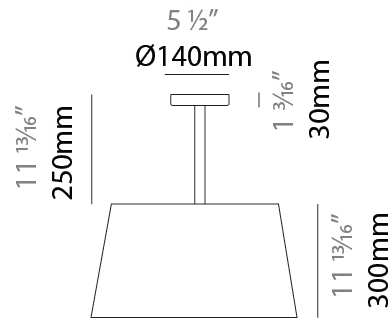

### PHYSICAL

Shape: Drum  
 Diameter (mm): 500  
 Diameter (in): 19 <sup>11</sup>/<sub>16</sub>"  
 Height (mm): 300  
 Height (in): 11 <sup>13</sup>/<sub>16</sub>"  
 Max. Overall Height (mm): 2300  
 Max. Overall Height (in): 90 <sup>9</sup>/<sub>16</sub>"  
 Light Distribution: Direct / Indirect  
 Weight (kg): 2.8  
 Weight (lbs): 6.2  
 Fixture Finish: BEI / BLK / BLU / COG / DGN / GRY / MRN / MOC / MUS / OLV / SIL / STN / TER / WHI  
 Holder Finish: BLK  
 Fixture Material: Fabric Cord / Metal  
 Cable Details: 2000mm Cable

### PHYSICAL

Shape: Drum  
 Diameter (mm): 500  
 Diameter (in): 19 11/16  
 Height (mm): 550  
 Height (in): 21 5/8  
 Light Distribution: Direct  
 Diffuser: PMMA - Opal  
 Fixture Finish: BEI / BLK / BLU / COG / DGN / GRY / MRN / MOC / MUS / OLV / SIL / STN / TER / WHI  
 Holder Finish: MWH / MBK  
 Fixture Material: Fabric Cord / Metal

### RATINGS AND CERTIFICATIONS

Certified By: Certified for North American Standards  
 IP rating: IP66

Ø450mm 17 1/16"

Ø500mm 19 1/16"