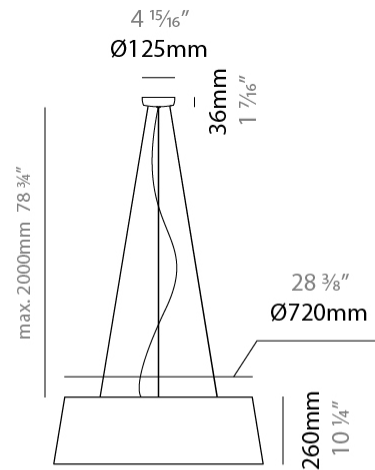

1. To build a product code in our configurator select the specify button on the base model # product page
2. To build a manual product code on this datasheet choose from the options listed below in blue font and add the suffix to the base model #

GENERAL

Series: Drum _____
Partner: Ole _____
Division: Design _____
Installation: Suspension _____
Product Type: Pendant _____
Mounting Location: Ceiling _____
Light Distribution: Direct / Indirect _____

PHYSICAL

Shape: Drum _____
Diameter (mm): 800 _____
Diameter (in): 31 1/2 _____
Height (mm): 260 _____
Height (in): 10 1/4 _____
Max. Overall Height (mm): 2260 _____
Max. Overall Height (in): 89 _____
Weight (kg): 4.6 _____
Weight (lbs): 10.12 _____
Fixture Finish: BEI / BLK / BLU / COG / DGN / GRY / MRN / MOC / MUS / OLV / SIL / STN / TER / WHI _____
Holder Finish: BLK _____
Fixture Material: Fabric Cord / Metal _____
Primary Material: Fabric - Recycled _____
Cable Details: 2000mm Cable _____
Upon Request: Other fabric cord colors available upon request (see downloadable finish chart) Matte White Holder _____

ELECTRICAL

Number of Lamps: 4 _____
Lamp Type: LED Retrofit _____
Lamp Shape: A19 _____
Bulb Included: Bulb Not Included _____
Max. Wattage Per Lamp (W): 15 _____
Lamp Base: E26 _____
Input Voltage (V): 120 _____
Upon Request: 277Vac / GU24 _____

LED

OPTICAL

RATINGS AND CERTIFICATIONS

Certified By: Certified for North American Standards _____
IP rating: IP20 _____

Ø800mm 31 1/2"