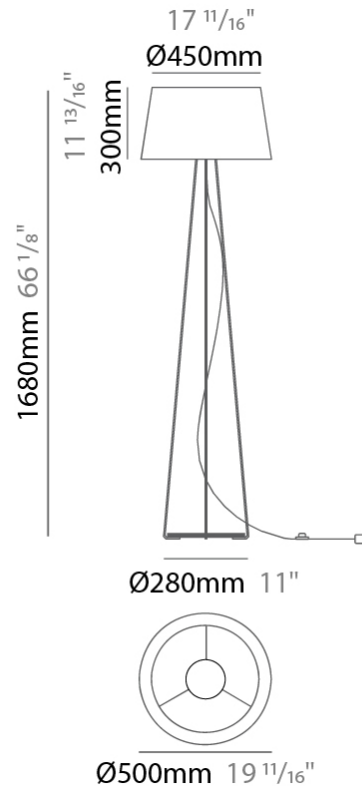

PROJECT
TYPE
SPECIFIER
QUANTITY
DATE

DRUM PORTABLE

D114009-

base number   Finish
Options

1. To build a product code in our configurator select the specify button on the base model # product page
2. To build a manual product code on this datasheet choose from the options listed below in blue font and add the suffix to the base model #

GENERAL

Series: Drum
Partner: Ole
Division: Design
Installation: Portable
Product Type: Floor
Mounting Location: Floor
Light Distribution: Direct / Indirect

PHYSICAL

Shape: Drum
Diameter (mm): 500
Diameter (in): 19 ¹¹/₁₆
Height (mm): 1680
Height (in): 66 ¹/₈
Weight (kg): 6
Weight (lbs): 13.2
Diffuser: Cord Shade - Beige / Black / Blue / Brown / Dark Green / Green / Gray / Lithium / Maroon / Marsala / Red / Silver / Stone / White
Fixture Finish: [GWT](#)
Fixture Material: Fabric Cord / Metal
Primary Material: Fabric - Recycled

ELECTRICAL

Number of Lamps: 1
Lamp Type: LED Retrofit
Lamp Shape: A19
Bulb Included: Bulb Not Included
Max. Wattage Per Lamp (W): 15
Lamp Base: E26
Input Voltage (V): 120
Upon Request: 277Vac / GU24

LED

OPTICAL

RATINGS AND CERTIFICATIONS

Certified By: Certified for North American Standards
IP rating: IP20