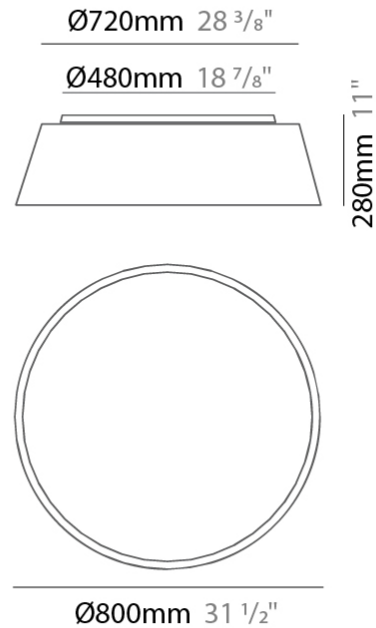

PROJECT
TYPE
SPECIFIER
QUANTITY
DATE

DRUM SURFACE

D112014-

base number Finish
Options

1. To build a product code in our configurator select the specify button on the base model # product page
2. To build a manual product code on this datasheet choose from the options listed below in blue font and add the suffix to the base model #

GENERAL

Series: Drum
Partner: Ole
Division: Design
Installation: Surface
Product Type: Ceiling Surface
Mounting Location: Ceiling
Light Distribution: Direct

PHYSICAL

Shape: Drum
Diameter (mm): 800
Diameter (in): 31 1/2
Height (mm): 280
Height (in): 11
Weight (kg): 4.4
Weight (lbs): 9.7
Diffuser: PMMA - Opal

Fixture Finish: BEI / BLK / BLU / COG / DGN / GRY / MRN / MOC / MUS / OLV / SIL / STN / TER / WHI

Holder Finish: Black
Fixture Material: Fabric Cord / Metal
Primary Material: Fabric - Recycled
Upon Request: Other fabric cord colors available upon request (see downloadable finish chart)

ELECTRICAL

Number of Lamps: 4
Lamp Type: LED Retrofit
Lamp Shape: A19
Bulb Included: Bulb Not Included
Max. Wattage Per Lamp (W): 15
Lamp Base: E26
Input Voltage (V): 120
Upon Request: 277Vac / GU24

LED

OPTICAL

RATINGS AND CERTIFICATIONS

Certified By: Certified for North American Standards
IP rating: IP20