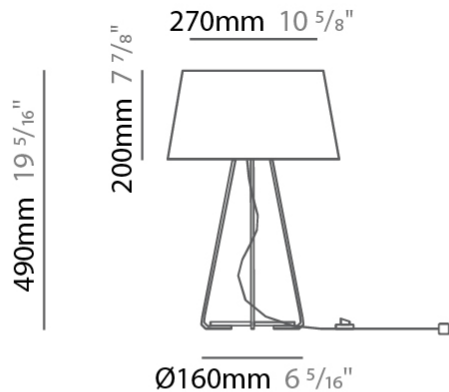

PROJECT	_____
TYPE	_____
SPECIFIER	_____
QUANTITY	_____
DATE	_____

DRUM PORTABLE

D114008-

base number _____
Finish Options _____

1. To build a product code in our configurator select the specify button on the base model # product page
2. To build a manual product code on this datasheet choose from the options listed below in blue font and add the suffix to the base model #

GENERAL

Series: Drum
Partner: Ole
Division: Design
Installation: Portable
Product Type: Table
Mounting Location: Table
Light Distribution: Direct / Indirect

PHYSICAL

Shape: Drum
Diameter (mm): 300
Diameter (in): 11 ¹³/₁₆
Height (mm): 490
Height (in): 19 ⁵/₁₆
Weight (kg): 1.7
Weight (lbs): 3.7
Diffuser: Cord Shade - Beige / Black / Blue / Brown / Dark Green / Green / Gray / Lithium / Maroon / Marsala / Red / Silver / Stone / White
Fixture Finish: GWT
Fixture Material: Fabric Cord / Metal
Primary Material: Fabric - Recycled

ELECTRICAL

Number of Lamps: 1
Lamp Type: LED Retrofit
Lamp Shape: A19
Bulb Included: Bulb Not Included
Max. Wattage Per Lamp (W): 15
Lamp Base: E26
Input Voltage (V): 120
Upon Request: 277Vac / GU24

LED

OPTICAL

RATINGS AND CERTIFICATIONS

Certified By: Certified for North American Standards
IP rating: IP20

Ø300mm 11 ¹³/₁₆"