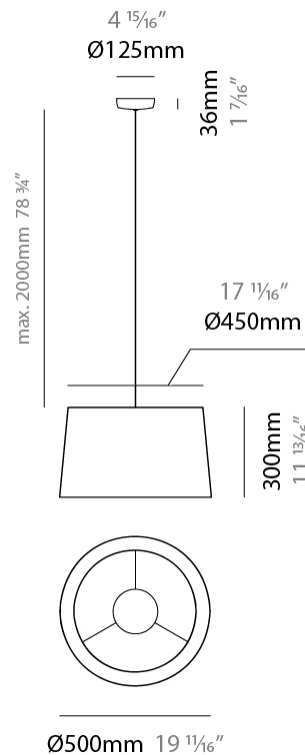

PROJECT	_____
TYPE	_____
SPECIFIER	_____
QUANTITY	_____
DATE	_____

DRUM SUSPENSION

D111060-

base number	Finish Options	Finish Options

1. To build a product code in our configurator select the specify button on the base model # product page
2. To build a manual product code on this datasheet choose from the options listed below in blue font and add the suffix to the base model #

GENERAL

Series: Drum
Brand: Ole
Division: Design
Mounting Type: Suspension
Mounting Location: Ceiling
Subcategory: Up/Down Light

PHYSICAL

Shape: Drum
Diameter (mm): 500
Diameter (in): 19 11/16
Height (mm): 300
Height (in): 11 13/16
Max. Overall Height (mm): 2300
Max. Overall Height (in): 90 9/16
Light Distribution: Direct / Indirect
Weight (kg): 2.8
Weight (lbs): 6.2
Fixture Finish: BEI / BLK / BLU / COG / DGN / GRY / MRN / MOC / MUS / OLV / SIL / STN / TER / WHI
Holder Finish: BLK
Fixture Material: Fabric Cord / Metal
Cable Details: 2000mm Cable
Upon Request: Other fabric cord colors available upon request (see downloadable finish chart)

ELECTRICAL

Number of Lamps: 1
Lamp Type: LED Retrofit
Lamp Shape: A19
Bulb Included: Bulb Not Included
Max. Wattage Per Lamp (W): 15
Lamp Base: E26
Input Voltage (V): 120
Upon Request: 277Vac / GU24

LED

OPTICAL

RATINGS AND CERTIFICATIONS

Certified By: Certified for North American Standards
IP rating: IP20