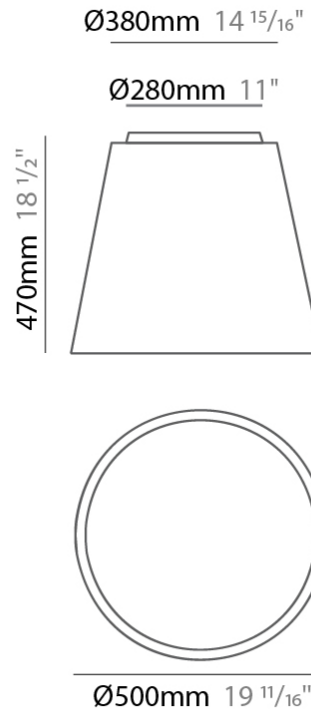

PROJECT
TYPE
SPECIFIER
QUANTITY
DATE

DRUM SURFACE

D112012-

base number Finish
Options

1. To build a product code in our configurator select the specify button on the base model # product page
2. To build a manual product code on this datasheet choose from the options listed below in blue font and add the suffix to the base model #

GENERAL

Series: Drum
Brand: Ole
Division: Design
Mounting Type: Surface
Mounting Location: Ceiling
Subcategory: Ambient

PHYSICAL

Shape: Drum
Diameter (mm): 500
Diameter (in): 19 11/16
Height (mm): 470
Height (in): 18 1/2
Light Distribution: Direct
Weight (kg): 3.3
Weight (lbs): 7.3
Diffuser: PMMA - Opal
Fixture Finish: BEI / BLK / BLU / COG / DGN / GRY / MRN / MOC / MUS / OLV / SIL / STN / TER / WHI
Holder Finish: BLK
Fixture Material: Fabric Cord / Metal
Upon Request: Other fabric cord colors available upon request (see downloadable finish chart)

ELECTRICAL

Number of Lamps: 3
Lamp Type: LED Retrofit
Lamp Shape: A19
Bulb Included: Bulb Not Included
Max. Wattage Per Lamp (W): 15
Lamp Base: E26
Input Voltage (V): 120
Upon Request: 277Vac / GU24

LED

OPTICAL

RATINGS AND CERTIFICATIONS

Certified By: Certified for North American Standards
IP rating: IP20