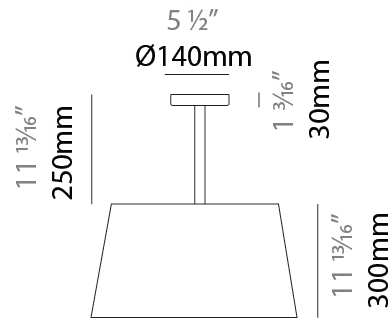

### PHYSICAL

Shape: Drum  
 Diameter (mm): 500  
 Diameter (in): 19 <sup>11</sup>/<sub>16</sub>"  
 Height (mm): 300  
 Height (in): 11 <sup>13</sup>/<sub>16</sub>"  
 Max. Overall Height (mm): 2300  
 Max. Overall Height (in): 90 <sup>9</sup>/<sub>16</sub>"  
 Light Distribution: Direct / Indirect  
 Weight (kg): 2.8  
 Weight (lbs): 6.2  
 Fixture Finish: BEI / BLK / BLU / COG / DGN / GRY / MRN / MOC / MUS / OLV / SIL / STN / TER / WHI  
 Holder Finish: BLK  
 Fixture Material: Fabric Cord / Metal  
 Cable Details: 2000mm Cable

### PHYSICAL

Shape: Drum  
 Diameter (mm): 500  
 Diameter (in): 19 11/16  
 Height (mm): 550  
 Height (in): 21 5/8  
 Light Distribution: Direct  
 Diffuser: PMMA - Opal  
 Fixture Finish: BEI / BLK / BLU / COG / DGN / GRY / MRN / MOC / MUS / OLV / SIL / STN / TER / WHI  
 Holder Finish: MWH / MBK  
 Fixture Material: Fabric Cord / Metal

### RATINGS AND CERTIFICATIONS

Certified By: Certified for North American Standards  
 IP rating: IP66

Ø450mm 17 1/16"

Ø500mm 19 1/16"

#### PHYSICAL

Shape: Drum                       
Diameter (mm): 500                       
Diameter (in): 19 11/16                       
Height (mm): 1630                       
Height (in): 64 3/16                       
Light Distribution: Direct                       
Diffuser: PMMA - Opal                       
Fixture Finish: BEI / BLK / BLU / COG / DGN / GRY / MRN / MOC / MUS /  
OLV / SIL / STN / TER / WHI                       
Holder Finish: BLK                       
Fixture Material: Fabric Cord / Metal                     