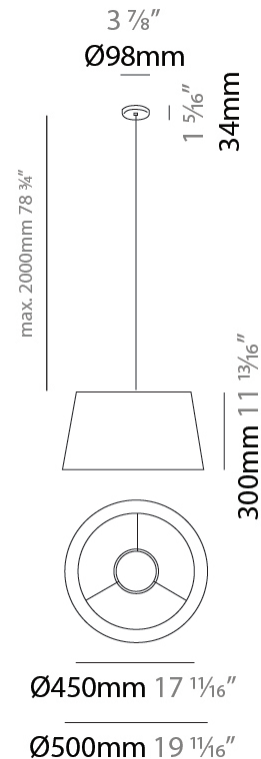

DRUM SUSPENSION

E111196- -

base number   Finish Options   Finish Options

1. To build a product code in our configurator select the specify button on the base model # product page
2. To build a manual product code on this datasheet choose from the options listed below in blue font and add the suffix to the base model #

GENERAL

Series: Drum
Brand: Ole
Division: Exterior
Mounting Type: Suspension
Mounting Location: Ceiling
Subcategory: Ambient

PHYSICAL

Shape: Drum
Diameter (mm): 500
Diameter (in): 19 ¹¹/₁₆"
Height (mm): 300
Height (in): 11 ¹³/₁₆"
Max. Overall Height (mm): 2300
Max. Overall Height (in): 90 ⁹/₁₆"
Light Distribution: Direct / Indirect
Weight (kg): 2.8
Weight (lbs): 6.2
Fixture Finish: BEI / BLK / BLU / COG / DGN / GRY / MRN / MOC / MUS / OLV / SIL / STN / TER / WHI
Holder Finish: BLK
Fixture Material: Fabric Cord / Metal
Cable Details: 2000mm Cable

ELECTRICAL

Number of Lamps: 1
Lamp Type: LED Retrofit
Lamp Shape: A19
Bulb Included: Bulb Not Included
Max. Wattage Per Lamp (W): 15
Lamp Base: E26
Input Voltage (V): 120

LED

OPTICAL

RATINGS AND CERTIFICATIONS

Certified By: Certified for North American Standards
IP rating: IP66

PROJECT
TYPE
SPECIFIER
QUANTITY
DATE