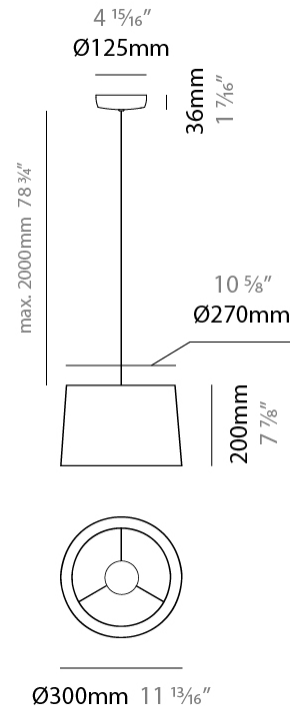

DRUM SUSPENSION

D111058-

base number   Finish Options   Finish Options

1. To build a product code in our configurator select the specify button on the base model # product page
2. To build a manual product code on this datasheet choose from the options listed below in blue font and add the suffix to the base model #

GENERAL

Series: Drum
Brand: Ole
Division: Design
Mounting Type: Suspension
Mounting Location: Ceiling
Subcategory: Up/Down Light

PHYSICAL

Shape: Drum
Diameter (mm): 300
Diameter (in): 11 ¹³/₁₆
Height (mm): 200
Height (in): 7 ⁷/₈
Max. Overall Height (mm): 2200
Max. Overall Height (in): 86 ⁵/₈
Light Distribution: Direct / Indirect
Weight (kg): 2
Weight (lbs): 4.4
Fixture Finish: BEI / BLK / BLU / COG / DGN / GRY / MRN / MOC / MUS / OLV / SIL / STN / TER / WHI
Holder Finish: BLK
Fixture Material: Fabric Cord / Metal
Cable Details: 2000mm Cable
Upon Request: Other fabric cord colors available upon request (see downloadable finish chart)

ELECTRICAL

Number of Lamps: 1
Lamp Type: LED Retrofit
Lamp Shape: A19
Bulb Included: Bulb Not Included
Max. Wattage Per Lamp (W): 15
Lamp Base: E26
Input Voltage (V): 120
Upon Request: 277Vac / GU24

LED

OPTICAL

RATINGS AND CERTIFICATIONS

Certified By: Certified for North American Standards
IP rating: IP20

PROJECT
TYPE
SPECIFIER
QUANTITY
DATE