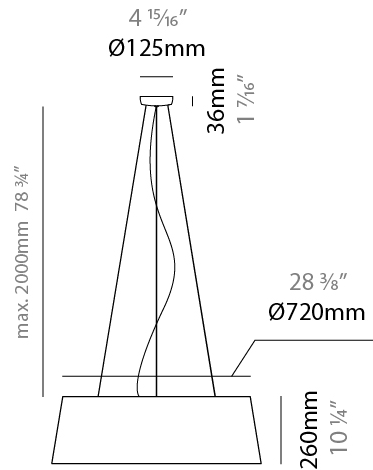

base number _____
Finish Options _____
Finish Options _____

1. To build a product code in our configurator select the specify button on the base model # product page
2. To build a manual product code on this datasheet choose from the options listed below in blue font and add the suffix to the base model #

GENERAL

Series: Drum _____
Brand: Ole _____
Division: Design _____
Mounting Type: Suspension _____
Mounting Location: Ceiling _____
Subcategory: Up/Down Light _____

PHYSICAL

Shape: Drum _____
Diameter (mm): 800 _____
Diameter (in): 31 1/2 _____
Height (mm): 260 _____
Height (in): 10 1/4 _____
Max. Overall Height (mm): 2260 _____
Max. Overall Height (in): 89 _____
Light Distribution: Direct / Indirect _____
Weight (kg): 4.6 _____
Weight (lbs): 10.12 _____
Fixture Finish: BEI / BLK / BLU / COG / DGN / GRY / MRN / MOC / MUS / OLV / SIL / STN / TER / WHI _____
Holder Finish: BLK _____
Fixture Material: Fabric Cord / Metal _____
Cable Details: 2000mm Cable _____
Upon Request: Other fabric cord colors available upon request (see downloadable finish chart) _____

ELECTRICAL

Number of Lamps: 4 _____
Lamp Type: LED Retrofit _____
Lamp Shape: A19 _____
Bulb Included: Bulb Not Included _____
Max. Wattage Per Lamp (W): 15 _____
Lamp Base: E26 _____
Input Voltage (V): 120 _____
Upon Request: 277Vac / GU24 _____

LED

OPTICAL

RATINGS AND CERTIFICATIONS

Certified By: Certified for North American Standards _____
IP rating: IP20 _____