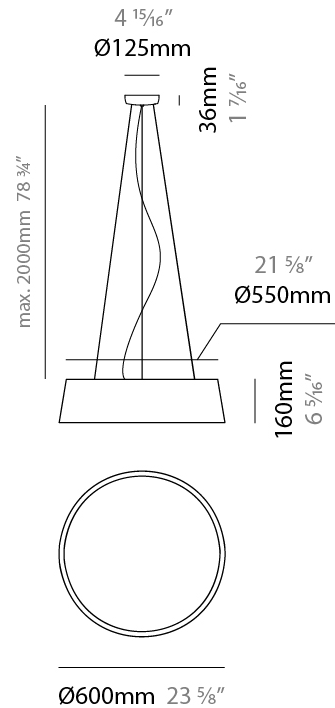

D111063-

base number _____
Finish Options _____
Finish Options _____

1. To build a product code in our configurator select the specify button on the base model # product page
2. To build a manual product code on this datasheet choose from the options listed below in blue font and add the suffix to the base model #

GENERAL

Series: Drum _____
Brand: Ole _____
Division: Design _____
Mounting Type: Suspension _____
Mounting Location: Ceiling _____
Subcategory: Up/Down Light _____

PHYSICAL

Shape: Drum _____
Diameter (mm): 600 _____
Diameter (in): 23 5/8 _____
Height (mm): 160 _____
Height (in): 6 3/16 _____
Max. Overall Height (mm): 2160 _____
Max. Overall Height (in): 85 1/16 _____
Light Distribution: Direct / Indirect _____
Weight (kg): 3.3 _____
Weight (lbs): 7.26 _____
Fixture Finish: BEI / BLK / BLU / COG / DGN / GRY / MRN / MOC / MUS / OLV / SIL / STN / TER / WHI _____
Holder Finish: BLK _____
Fixture Material: Fabric Cord / Metal _____
Cable Details: 2000mm Cable _____
Upon Request: Other fabric cord colors available upon request (see downloadable finish chart) _____

ELECTRICAL

Number of Lamps: 3 _____
Lamp Type: LED Retrofit _____
Lamp Shape: A19 _____
Bulb Included: Bulb Not Included _____
Max. Wattage Per Lamp (W): 15 _____
Lamp Base: E26 _____
Input Voltage (V): 120 _____
Upon Request: 277Vac / GU24 _____

LED

OPTICAL

RATINGS AND CERTIFICATIONS

Certified By: Certified for North American Standards _____
IP rating: IP20 _____