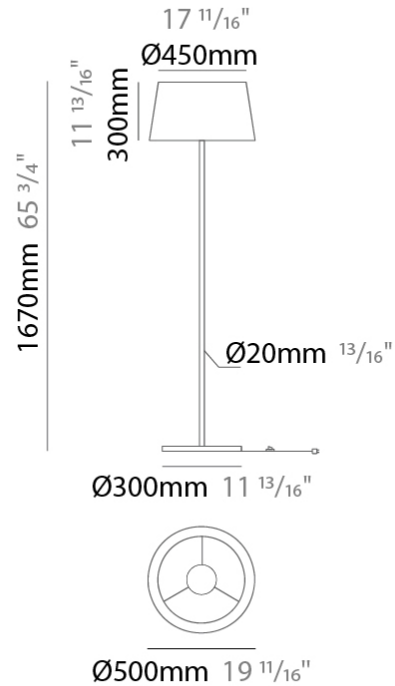

PROJECT
TYPE
SPECIFIER
QUANTITY
DATE

DRUM PORTABLE

D114011-

base number   Finish
Options

1. To build a product code in our configurator select the specify button on the base model # product page
2. To build a manual product code on this datasheet choose from the options listed below in blue font and add the suffix to the base model #

GENERAL

Series: Drum
Brand: Ole
Division: Design
Mounting Type: Portable
Mounting Location: Floor
Subcategory: Ambient

PHYSICAL

Shape: Drum
Diameter (mm): 500
Diameter (in): 19 ¹¹/₁₆
Height (mm): 1670
Height (in): 65 ³/₄
Light Distribution: Direct / Indirect
Weight (kg): 6
Weight (lbs): 13.2
Diffuser: Cord Shade - Beige / Black / Blue / Brown / Dark Green / Green / Gray / Lithium / Maroon / Marsala / Red / Silver / Stone / White
Fixture Finish: [GWT](#)
Fixture Material: Fabric Cord / Metal

ELECTRICAL

Number of Lamps: 1
Lamp Type: LED Retrofit
Lamp Shape: A19
Bulb Included: Bulb Not Included
Max. Wattage Per Lamp (W): 15
Lamp Base: E26
Input Voltage (V): 120
Upon Request: 277Vac / GU24

LED

OPTICAL

RATINGS AND CERTIFICATIONS

Certified By: Certified for North American Standards
IP rating: IP20