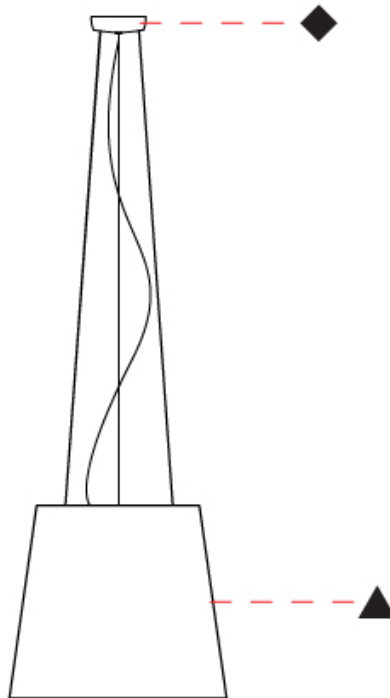

DRUM SUSPENSION

D111062-

PROJECT	_____
TYPE	_____
SPECIFIER	_____
QUANTITY	_____
DATE	_____

D