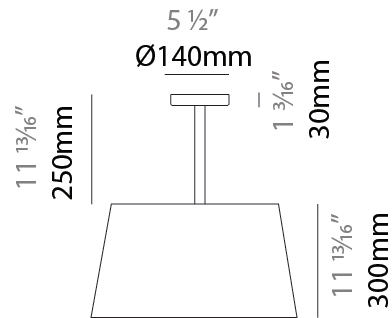

### PHYSICAL

Shape: Drum  
 Diameter (mm): 500  
 Diameter (in): 19 11/16  
 Height (mm): 300  
 Height (in): 11 13/16  
 Max. Overall Height (mm): 2300  
 Max. Overall Height (in): 90 9/16  
 Light Distribution: Direct / Indirect  
 Weight (kg): 2.8  
 Weight (lbs): 6.2  
 Fixture Finish: BEI / BLK / BLU / COG / DGN / GRY / MRN / MOC / MUS / OLV / SIL / STN / TER / WHI  
 Holder Finish: BLK  
 Fixture Material: Fabric Cord / Metal  
 Cable Details: 2000mm Cable

### PHYSICAL

Shape: Drum  
 Diameter (mm): 500  
 Diameter (in): 19 11/16  
 Height (mm): 550  
 Height (in): 21 5/8  
 Light Distribution: Direct  
 Diffuser: PMMA - Opal  
 Fixture Finish: BEI / BLK / BLU / COG / DGN / GRY / MRN / MOC / MUS / OLV / SIL / STN / TER / WHI  
 Holder Finish: MWH / MBK  
 Fixture Material: Fabric Cord / Metal

### RATINGS AND CERTIFICATIONS

Certified By: Certified for North American Standards  
 IP rating: IP66

Ø450mm 17 1/16"

Ø500mm 19 1/16"

### PHYSICAL

Shape: Drum  
 Diameter (mm): 220  
 Diameter (in): 8 <sup>11</sup>/<sub>16</sub>  
 Height (mm): 400  
 Depth (mm): 300  
 Height (in): 15 <sup>3</sup>/<sub>4</sub>  
 Depth (in): 11 <sup>13</sup>/<sub>16</sub>  
 Light Distribution: Omnidirectional  
 Diffuser: PMMA - Opal  
 Fixture Finish: BEI / BLK / BLU / COG / DGN / GRY / MRN / MOC / MUS / OLV / SIL / STN / TER / WHI  
 Holder Finish: MWH / MBK  
 Fixture Material: Fabric Cord / Metal