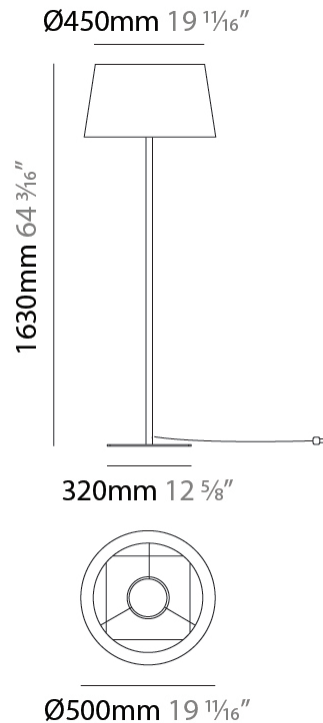

DRUM PORTABLE

E114032-

base number   Finish
Options

1. To build a product code in our configurator select the specify button on the base model # product page
2. To build a manual product code on this datasheet choose from the options listed below in blue font and add the suffix to the base model #

GENERAL

Series: Drum
Brand: Ole
Division: Exterior
Mounting Type: Portable
Mounting Location: Floor
Subcategory: Floor

PHYSICAL

Shape: Drum
Diameter (mm): 500
Diameter (in): 19 11/16
Height (mm): 1630
Height (in): 64 3/16
Light Distribution: Direct
Diffuser: PMMA - Opal
Fixture Finish: BEI / BLK / BLU / COG / DGN / GRY / MRN / MOC / MUS /
OLV / SIL / STN / TER / WHI
Holder Finish: BLK
Fixture Material: Fabric Cord / Metal

ELECTRICAL

Number of Lamps: 1
Lamp Type: LED Retrofit
Lamp Shape: A19
Bulb Included: Bulb Not Included
Max. Wattage Per Lamp (W): 15
Lamp Base: E26
Input Voltage (V): 120

LED

OPTICAL

RATINGS AND CERTIFICATIONS

Certified By: Certified for North American Standards
IP rating: IP66

PROJECT	_____
TYPE	_____
SPECIFIER	_____
QUANTITY	_____
DATE	_____