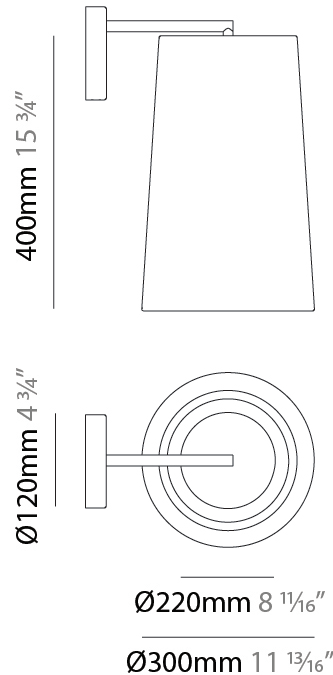

PROJECT	_____
TYPE	_____
SPECIFIER	_____
QUANTITY	_____
DATE	_____

DRUM SURFACE

E113042- _____ - _____
base number   Finish   Finish
                         Options   Options

1. To build a product code in our configurator select the specify button on the base model # product page
2. To build a manual product code on this datasheet choose from the options listed below in blue font and add the suffix to the base model #

GENERAL

Series: Drum
Brand: Ole
Division: Exterior
Mounting Type: Surface
Mounting Location: Wall
Subcategory: Sconce

PHYSICAL

Shape: Drum
Diameter (mm): 220
Diameter (in): 8 ¹¹/₁₆
Height (mm): 400
Depth (mm): 300
Height (in): 15 ³/₄
Depth (in): 11 ¹³/₁₆
Light Distribution: Omnidirectional
Diffuser: PMMA - Opal
Fixture Finish: BEI / BLK / BLU / COG / DGN / GRY / MRN / MOC / MUS / OLV / SIL / STN / TER / WHI
Holder Finish: MWH / MBK
Fixture Material: Fabric Cord / Metal

ELECTRICAL

Number of Lamps: 1
Lamp Type: LED Retrofit
Lamp Shape: A19
Bulb Included: Bulb Not Included
Max. Wattage Per Lamp (W): 15
Lamp Base: E26
Input Voltage (V): 120

LED

OPTICAL

RATINGS AND CERTIFICATIONS

Certified By: Certified for North American Standards
IP rating: IP66