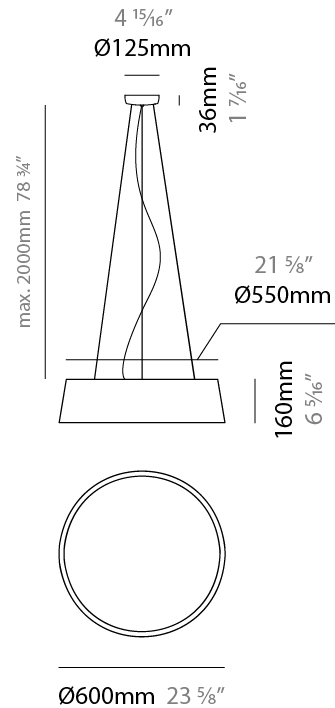

D111063-

base number _____
Finish Options _____
Finish Options _____

1. To build a product code in our configurator select the specify button on the base model # product page
2. To build a manual product code on this datasheet choose from the options listed below in blue font and add the suffix to the base model #

GENERAL

Series: Drum _____
Brand: Ole _____
Division: Design _____
Mounting Type: Suspension _____
Mounting Location: Ceiling _____
Subcategory: Up/Down Light _____

PHYSICAL

Shape: Drum _____
Diameter (mm): 600 _____
Diameter (in): 23 ⁵/₈ _____
Height (mm): 160 _____
Height (in): 6 ³/₁₆ _____
Max. Overall Height (mm): 2160 _____
Max. Overall Height (in): 85 ¹/₁₆ _____
Light Distribution: Direct / Indirect _____
Weight (kg): 3.3 _____
Weight (lbs): 7.26 _____
Fixture Finish: BEI / BLK / BLU / COG / DGN / GRY / MRN / MOC / MUS / OLV / SIL / STN / TER / WHI _____
Holder Finish: BLK _____
Fixture Material: Fabric Cord / Metal _____
Cable Details: 2000mm Cable _____
Upon Request: Other fabric cord colors available upon request (see downloadable finish chart) _____

ELECTRICAL

Number of Lamps: 3 _____
Lamp Type: LED Retrofit _____
Lamp Shape: A19 _____
Bulb Included: Bulb Not Included _____
Max. Wattage Per Lamp (W): 15 _____
Lamp Base: E26 _____
Input Voltage (V): 120 _____
Upon Request: 277Vac / GU24 _____

LED

OPTICAL

RATINGS AND CERTIFICATIONS

Certified By: Certified for North American Standards _____
IP rating: IP20 _____