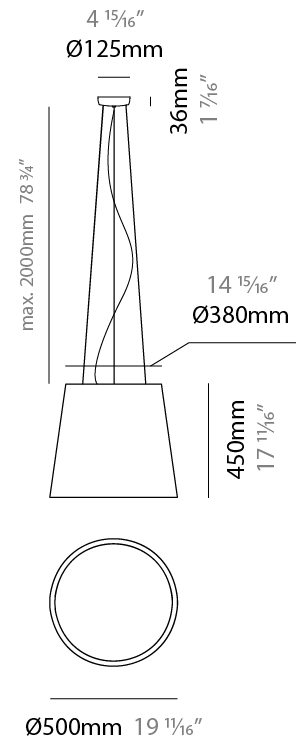

DRUM SUSPENSION

D111062-

base number   Finish Options   Finish Options

1. To build a product code in our configurator select the specify button on the base model # product page
2. To build a manual product code on this datasheet choose from the options listed below in blue font and add the suffix to the base model #

GENERAL

Series: Drum
Brand: Ole
Division: Design
Mounting Type: Suspension
Mounting Location: Ceiling
Subcategory: Up/Down Light

PHYSICAL

Shape: Drum
Diameter (mm): 500
Diameter (in): 19 11/16
Height (mm): 450
Height (in): 17 11/16
Max. Overall Height (mm): 2450
Max. Overall Height (in): 96 7/16
Light Distribution: Direct / Indirect
Weight (kg): 4
Weight (lbs): 8.8
Fixture Finish: BEI / BLK / BLU / COG / DGN / GRY / MRN / MOC / MUS / OLV / SIL / STN / TER / WHI
Holder Finish: BLK
Fixture Material: Fabric Cord / Metal
Cable Details: 2000mm Cable
Upon Request: Other fabric cord colors available upon request (see downloadable finish chart)

ELECTRICAL

Number of Lamps: 3
Lamp Type: LED Retrofit
Lamp Shape: A19
Bulb Included: Bulb Not Included
Max. Wattage Per Lamp (W): 15
Lamp Base: E26
Input Voltage (V): 120
Upon Request: 277Vac / GU24

LED

OPTICAL

RATINGS AND CERTIFICATIONS

Certified By: Certified for North American Standards
IP rating: IP20

PROJECT
TYPE
SPECIFIER
QUANTITY
DATE