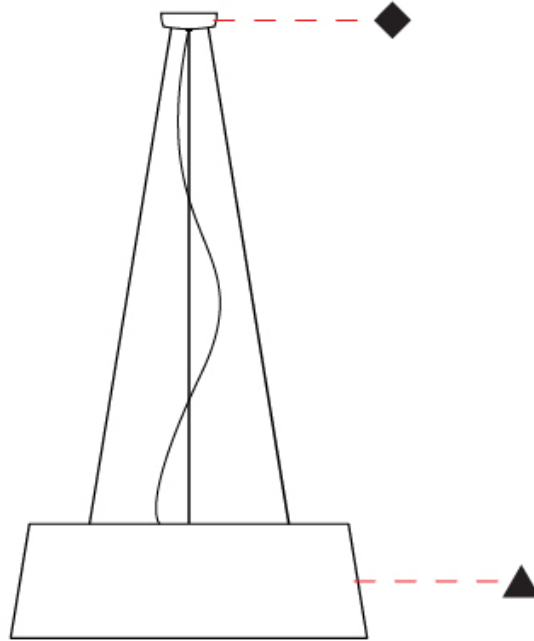

DRUM SUSPENSION

D111064-

PROJECT

TYPE

SPECIFIER

QUANTITY

DATE

D