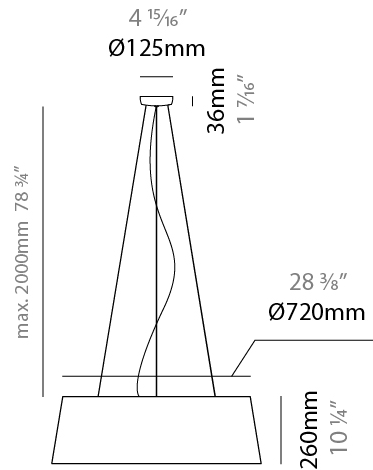

PROJECT _____
TYPE _____
SPECIFIER _____
QUANTITY _____
DATE _____

DRUM SUSPENSION

D111064-

base number   Finish   Finish
Options   Options

1. To build a product code in our configurator select the specify button on the base model # product page
2. To build a manual product code on this datasheet choose from the options listed below in blue font and add the suffix to the base model #

GENERAL

Series: Drum
Brand: Ole
Division: Design
Mounting Type: Suspension
Mounting Location: Ceiling
Subcategory: Up/Down Light

PHYSICAL

Shape: Drum
Diameter (mm): 800
Diameter (in): 31 1/2
Height (mm): 260
Height (in): 10 1/4
Max. Overall Height (mm): 2260
Max. Overall Height (in): 89
Light Distribution: Direct / Indirect
Weight (kg): 4.6
Weight (lbs): 10.12
Fixture Finish: BEI / BLK / BLU / COG / DGN / GRY / MRN / MOC / MUS / OLV / SIL / STN / TER / WHI
Holder Finish: BLK
Fixture Material: Fabric Cord / Metal
Cable Details: 2000mm Cable
Upon Request: Other fabric cord colors available upon request (see downloadable finish chart)

ELECTRICAL

Number of Lamps: 4
Lamp Type: LED Retrofit
Lamp Shape: A19
Bulb Included: Bulb Not Included
Max. Wattage Per Lamp (W): 15
Lamp Base: E26
Input Voltage (V): 120
Upon Request: 277Vac / GU24

LED

OPTICAL

RATINGS AND CERTIFICATIONS

Certified By: Certified for North American Standards
IP rating: IP20