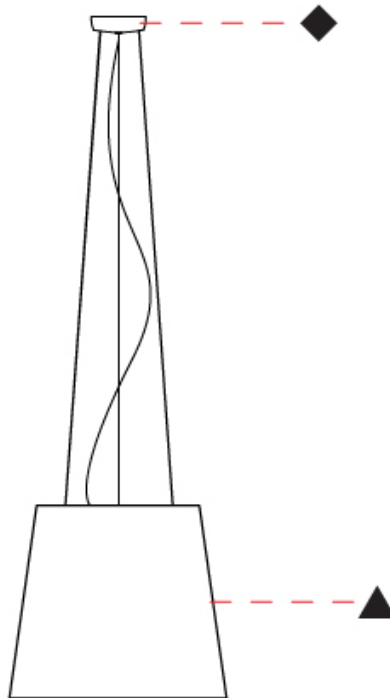

DRUM SUSPENSION

D111062-

PROJECT

TYPE

SPECIFIER

QUANTITY

DATE

D