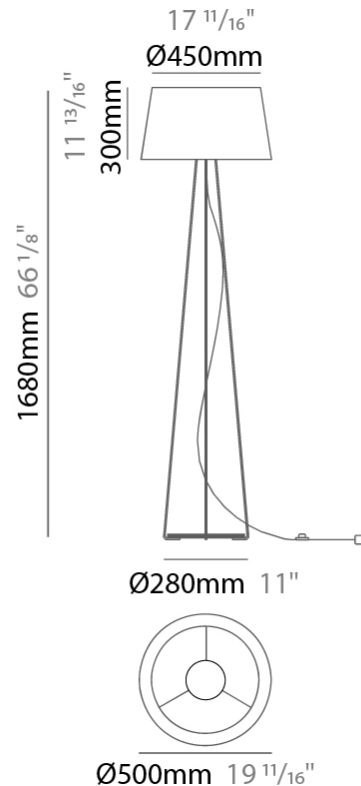

PROJECT
TYPE
SPECIFIER
QUANTITY
DATE

DRUM PORTABLE

D114009-

base number Finish
Options

1. To build a product code in our configurator select the specify button on the base model # product page
2. To build a manual product code on this datasheet choose from the options listed below in blue font and add the suffix to the base model #

GENERAL

Series: Drum
Brand: Ole
Division: Design
Mounting Type: Portable
Mounting Location: Floor
Subcategory: Ambient

PHYSICAL

Shape: Drum
Diameter (mm): 500
Diameter (in): 19 11/16
Height (mm): 1680
Height (in): 66 1/8
Light Distribution: Direct / Indirect
Weight (kg): 6
Weight (lbs): 13.2
Diffuser: Cord Shade - Beige / Black / Blue / Brown / Dark Green / Green / Gray / Lithium / Maroon / Marsala / Red / Silver / Stone / White
Fixture Finish: GWT
Fixture Material: Fabric Cord / Metal

ELECTRICAL

Number of Lamps: 1
Lamp Type: LED Retrofit
Lamp Shape: A19
Bulb Included: Bulb Not Included
Max. Wattage Per Lamp (W): 15
Lamp Base: E26
Input Voltage (V): 120
Upon Request: 277Vac / GU24

LED

OPTICAL

RATINGS AND CERTIFICATIONS

Certified By: Certified for North American Standards
IP rating: IP20