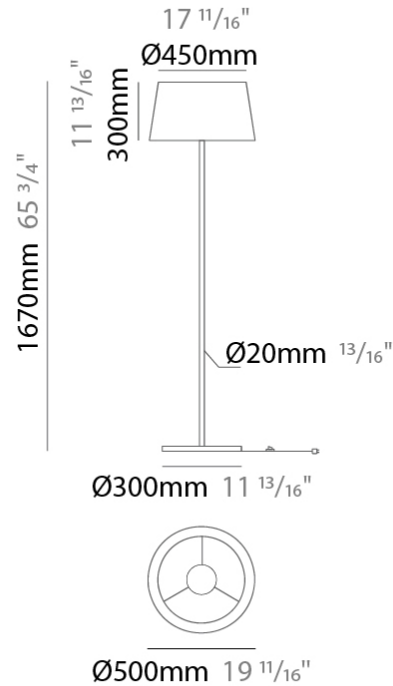

DRUM PORTABLE

D114011-

base number   Finish
Options

1. To build a product code in our configurator select the specify button on the base model # product page
2. To build a manual product code on this datasheet choose from the options listed below in blue font and add the suffix to the base model #

GENERAL

Series: Drum
Brand: Ole
Division: Design
Mounting Type: Portable
Mounting Location: Floor
Subcategory: Ambient

PHYSICAL

Shape: Drum
Diameter (mm): 500
Diameter (in): 19 11/16
Height (mm): 1670
Height (in): 65 3/4
Light Distribution: Direct / Indirect
Weight (kg): 6
Weight (lbs): 13.2
Diffuser: Cord Shade - Beige / Black / Blue / Brown / Dark Green / Green / Gray / Lithium / Maroon / Marsala / Red / Silver / Stone / White
[Fixture Finish: GWT](#)
Fixture Material: Fabric Cord / Metal

ELECTRICAL

Number of Lamps: 1
Lamp Type: LED Retrofit
Lamp Shape: A19
Bulb Included: Bulb Not Included
Max. Wattage Per Lamp (W): 15
Lamp Base: E26
Input Voltage (V): 120
Upon Request: 277Vac / GU24

LED

OPTICAL

RATINGS AND CERTIFICATIONS

Certified By: Certified for North American Standards
IP rating: IP20

PROJECT	_____
TYPE	_____
SPECIFIER	_____
QUANTITY	_____
DATE	_____