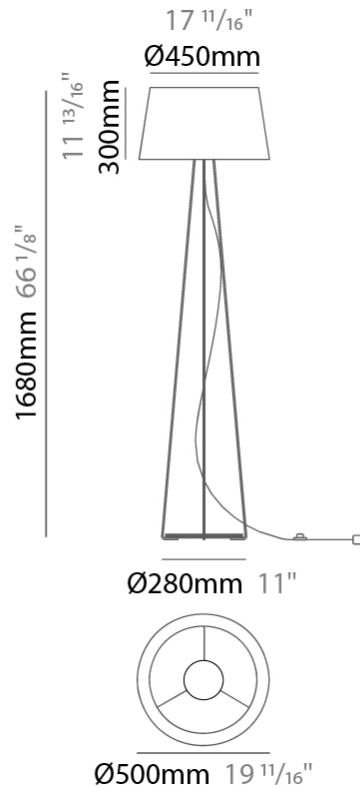

PROJECT
TYPE
SPECIFIER
QUANTITY
DATE

DRUM PORTABLE

D114009-

base number   Finish
Options

1. To build a product code in our configurator select the specify button on the base model # product page
2. To build a manual product code on this datasheet choose from the options listed below in blue font and add the suffix to the base model #

GENERAL

Series: Drum
Brand: Ole
Division: Design
Mounting Type: Portable
Mounting Location: Floor
Subcategory: Ambient

PHYSICAL

Shape: Drum
Diameter (mm): 500
Diameter (in): 19 11/16
Height (mm): 1680
Height (in): 66 1/8
Light Distribution: Direct / Indirect
Weight (kg): 6
Weight (lbs): 13.2
Diffuser: Cord Shade - Beige / Black / Blue / Brown / Dark Green / Green / Gray / Lithium / Maroon / Marsala / Red / Silver / Stone / White
Fixture Finish: [GWT](#)
Fixture Material: Fabric Cord / Metal

ELECTRICAL

Number of Lamps: 1
Lamp Type: LED Retrofit
Lamp Shape: A19
Bulb Included: Bulb Not Included
Max. Wattage Per Lamp (W): 15
Lamp Base: E26
Input Voltage (V): 120
Upon Request: 277Vac / GU24

LED

OPTICAL

RATINGS AND CERTIFICATIONS

Certified By: Certified for North American Standards
IP rating: IP20