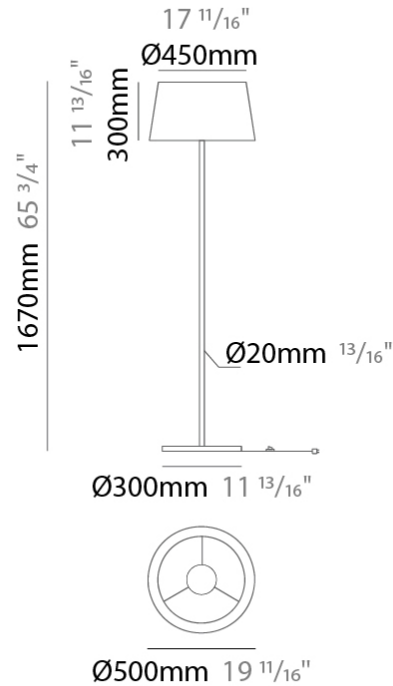

DRUM PORTABLE

D114011-

base number   Finish
Options

1. To build a product code in our configurator select the specify button on the base model # product page
2. To build a manual product code on this datasheet choose from the options listed below in blue font and add the suffix to the base model #

GENERAL

Series: Drum
Brand: Ole
Division: Design
Mounting Type: Portable
Mounting Location: Floor
Subcategory: Ambient

PHYSICAL

Shape: Drum
Diameter (mm): 500
Diameter (in): 19 ¹¹/₁₆
Height (mm): 1670
Height (in): 65 ³/₄
Light Distribution: Direct / Indirect
Weight (kg): 6
Weight (lbs): 13.2
Diffuser: Cord Shade - Beige / Black / Blue / Brown / Dark Green / Green / Gray / Lithium / Maroon / Marsala / Red / Silver / Stone / White
Fixture Finish: GWT
Fixture Material: Fabric Cord / Metal

ELECTRICAL

Number of Lamps: 1
Lamp Type: LED Retrofit
Lamp Shape: A19
Bulb Included: Bulb Not Included
Max. Wattage Per Lamp (W): 15
Lamp Base: E26
Input Voltage (V): 120
Upon Request: 277Vac / GU24

LED

OPTICAL

RATINGS AND CERTIFICATIONS

Certified By: Certified for North American Standards
IP rating: IP20

PROJECT	_____
TYPE	_____
SPECIFIER	_____
QUANTITY	_____
DATE	_____