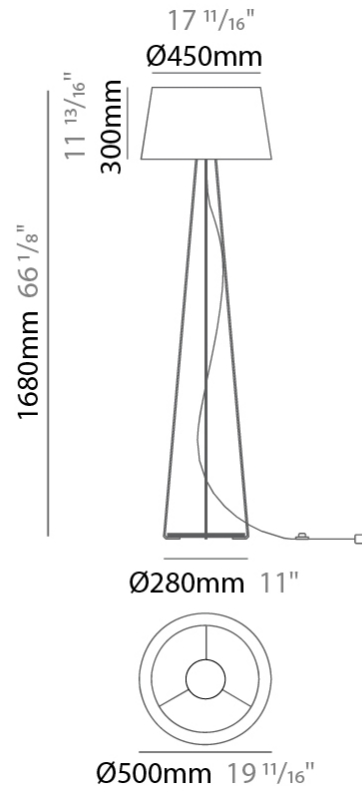

PROJECT
TYPE
SPECIFIER
QUANTITY
DATE

DRUM PORTABLE

D114009-

base number   Finish
Options

1. To build a product code in our configurator select the specify button on the base model # product page
2. To build a manual product code on this datasheet choose from the options listed below in blue font and add the suffix to the base model #

GENERAL

Series: Drum
Brand: Ole
Division: Design
Mounting Type: Portable
Mounting Location: Floor
Subcategory: Ambient

PHYSICAL

Shape: Drum
Diameter (mm): 500
Diameter (in): 19 11/16
Height (mm): 1680
Height (in): 66 1/8
Light Distribution: Direct / Indirect
Weight (kg): 6
Weight (lbs): 13.2
Diffuser: Cord Shade - Beige / Black / Blue / Brown / Dark Green / Green / Gray / Lithium / Maroon / Marsala / Red / Silver / Stone / White
Fixture Finish: [GWT](#)
Fixture Material: Fabric Cord / Metal

ELECTRICAL

Number of Lamps: 1
Lamp Type: LED Retrofit
Lamp Shape: A19
Bulb Included: Bulb Not Included
Max. Wattage Per Lamp (W): 15
Lamp Base: E26
Input Voltage (V): 120
Upon Request: 277Vac / GU24

LED

OPTICAL

RATINGS AND CERTIFICATIONS

Certified By: Certified for North American Standards
IP rating: IP20