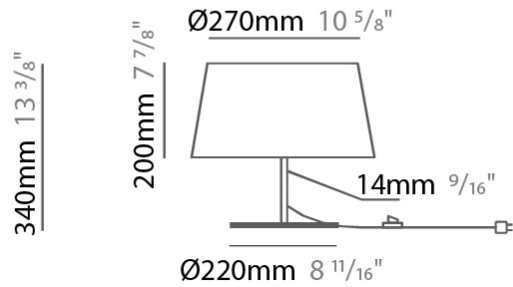

PROJECT	_____
TYPE	_____
SPECIFIER	_____
QUANTITY	_____
DATE	_____

DRUM PORTABLE

D114010-

base number   Finish
Options

1. To build a product code in our configurator select the specify button on the base model # product page
2. To build a manual product code on this datasheet choose from the options listed below in blue font and add the suffix to the base model #

GENERAL

Series: Drum _____
Brand: Ole _____
Division: Design _____
Mounting Type: Portable _____
Mounting Location: Table _____
Subcategory: Ambient _____

PHYSICAL

Shape: Drum _____
Diameter (mm): 300 _____
Diameter (in): 11 ¹³/₁₆ _____
Height (mm): 340 _____
Height (in): 13 ³/₈ _____
Light Distribution: Direct / Indirect _____
Weight (kg): 1.7 _____
Weight (lbs): 3.7 _____
Diffuser: Cord Shade - Beige / Black / Blue / Brown / Dark Green / Green / Gray / Lithium / Maroon / Marsala / Red / Silver / Stone / White _____
Fixture Finish: GWT _____
Fixture Material: Fabric Cord / Metal _____

ELECTRICAL

Number of Lamps: 1 _____
Lamp Type: LED Retrofit _____
Lamp Shape: A19 _____
Bulb Included: Bulb Not Included _____
Max. Wattage Per Lamp (W): 15 _____
Lamp Base: E26 _____
Input Voltage (V): 120 _____
Upon Request: 277Vac / GU24 _____

LED

OPTICAL

RATINGS AND CERTIFICATIONS

Certified By: Certified for North American Standards _____
IP rating: IP20 _____

Ø300mm 11 ¹³/₁₆"