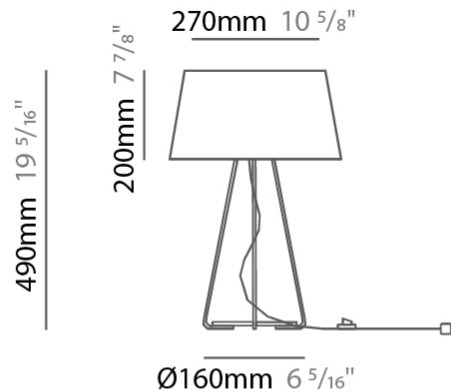

PROJECT
TYPE
SPECIFIER
QUANTITY
DATE

DRUM PORTABLE

D114008-

base number   Finish
Options

1. To build a product code in our configurator select the specify button on the base model # product page
2. To build a manual product code on this datasheet choose from the options listed below in blue font and add the suffix to the base model #

GENERAL

Series: Drum
Brand: Ole
Division: Design
Mounting Type: Portable
Mounting Location: Table
Subcategory: Ambient

PHYSICAL

Shape: Drum
Diameter (mm): 300
Diameter (in): 11 ¹³/₁₆
Height (mm): 490
Height (in): 19 ⁵/₁₆
Light Distribution: Direct / Indirect
Weight (kg): 1.7
Weight (lbs): 3.7
Diffuser: Cord Shade - Beige / Black / Blue / Brown / Dark Green / Green / Gray / Lithium / Maroon / Marsala / Red / Silver / Stone / White
Fixture Finish: [GWT](#)
Fixture Material: Fabric Cord / Metal

ELECTRICAL

Number of Lamps: 1
Lamp Type: LED Retrofit
Lamp Shape: A19
Bulb Included: Bulb Not Included
Max. Wattage Per Lamp (W): 15
Lamp Base: E26
Input Voltage (V): 120
Upon Request: 277Vac / GU24

LED

OPTICAL

RATINGS AND CERTIFICATIONS

Certified By: Certified for North American Standards
IP rating: IP20