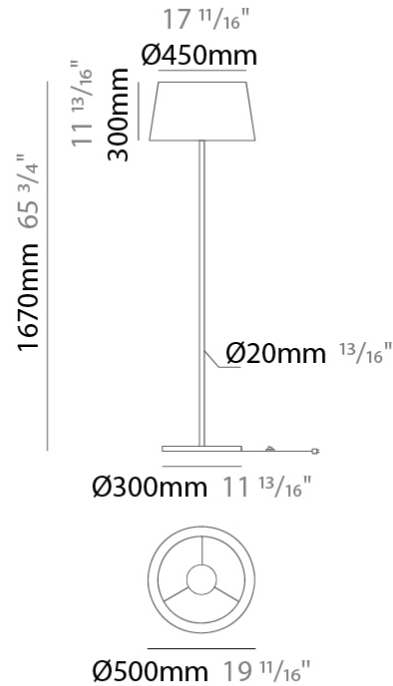

PROJECT
TYPE
SPECIFIER
QUANTITY
DATE

DRUM PORTABLE

D114011-

base number   Finish
Options

1. To build a product code in our configurator select the specify button on the base model # product page
2. To build a manual product code on this datasheet choose from the options listed below in blue font and add the suffix to the base model #

GENERAL

Series: Drum
Partner: Ole
Division: Design
Installation: Portable
Product Type: Floor
Mounting Location: Floor
Light Distribution: Direct / Indirect

PHYSICAL

Shape: Drum
Diameter (mm): 500
Diameter (in): 19 ¹¹/₁₆
Height (mm): 1670
Height (in): 65 ³/₄
Weight (kg): 6
Weight (lbs): 13.2
Diffuser: Cord Shade - Beige / Black / Blue / Brown / Dark Green / Green / Gray / Lithium / Maroon / Marsala / Red / Silver / Stone / White
Fixture Finish: GWT
Fixture Material: Fabric Cord / Metal
Primary Material: Fabric - Recycled

ELECTRICAL

Number of Lamps: 1
Lamp Type: LED Retrofit
Lamp Shape: A19
Bulb Included: Bulb Not Included
Max. Wattage Per Lamp (W): 15
Lamp Base: E26
Input Voltage (V): 120
Upon Request: 277Vac / GU24

LED

OPTICAL

RATINGS AND CERTIFICATIONS

Certified By: Certified for North American Standards
IP rating: IP20