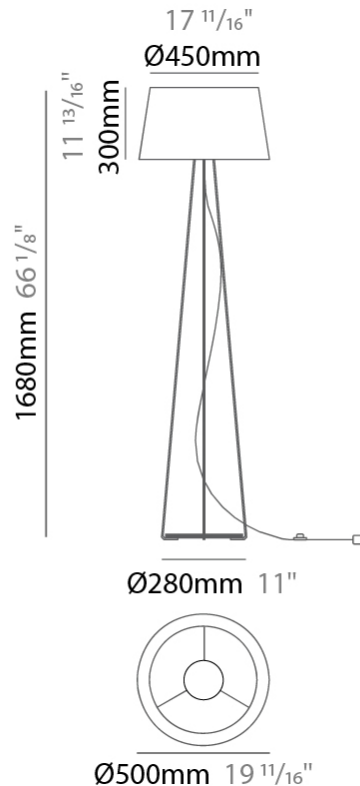

PROJECT
TYPE
SPECIFIER
QUANTITY
DATE

DRUM PORTABLE

D114009-

base number   Finish
Options

1. To build a product code in our configurator select the specify button on the base model # product page
2. To build a manual product code on this datasheet choose from the options listed below in blue font and add the suffix to the base model #

GENERAL

Series: Drum
Partner: Ole
Division: Design
Installation: Portable
Product Type: Floor
Mounting Location: Floor
Light Distribution: Direct / Indirect

PHYSICAL

Shape: Drum
Diameter (mm): 500
Diameter (in): 19 ¹¹/₁₆
Height (mm): 1680
Height (in): 66 ¹/₈
Weight (kg): 6
Weight (lbs): 13.2
Diffuser: Cord Shade - Beige / Black / Blue / Brown / Dark Green / Green / Gray / Lithium / Maroon / Marsala / Red / Silver / Stone / White
Fixture Finish: [GWT](#)
Fixture Material: Fabric Cord / Metal
Primary Material: Fabric - Recycled

ELECTRICAL

Number of Lamps: 1
Lamp Type: LED Retrofit
Lamp Shape: A19
Bulb Included: Bulb Not Included
Max. Wattage Per Lamp (W): 15
Lamp Base: E26
Input Voltage (V): 120
Upon Request: 277Vac / GU24

LED

OPTICAL

RATINGS AND CERTIFICATIONS

Certified By: Certified for North American Standards
IP rating: IP20