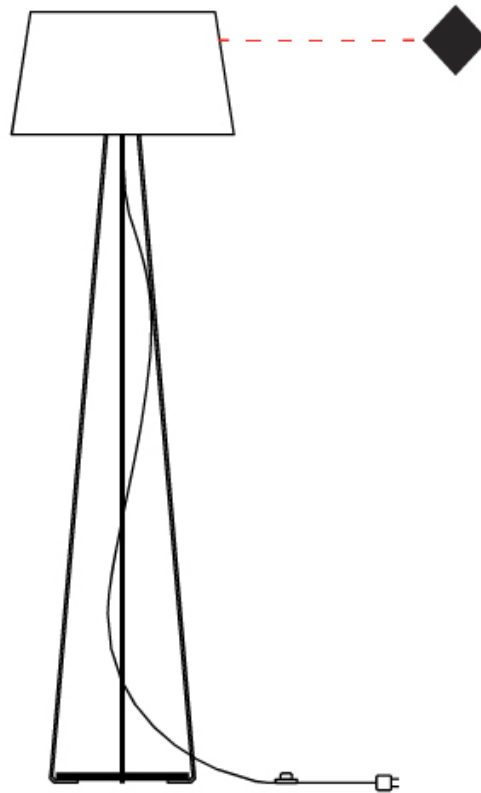

DRUM PORTABLE

D114009-

PROJECT _____

TYPE _____

SPECIFIER _____

QUANTITY _____

DATE _____

D