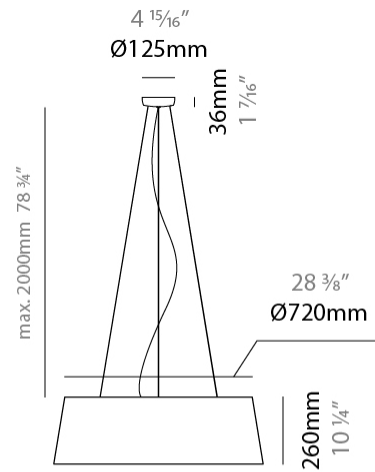

1. To build a product code in our configurator select the specify button on the base model # product page
2. To build a manual product code on this datasheet choose from the options listed below in blue font and add the suffix to the base model #

GENERAL

Series: Drum _____
Partner: Ole _____
Division: Design _____
Installation: Suspension _____
Product Type: Pendant _____
Mounting Location: Ceiling _____
Light Distribution: Direct / Indirect _____

PHYSICAL

Shape: Drum _____
Diameter (mm): 800 _____
Diameter (in): 31 1/2 _____
Height (mm): 260 _____
Height (in): 10 1/4 _____
Max. Overall Height (mm): 2260 _____
Max. Overall Height (in): 89 _____
Weight (kg): 4.6 _____
Weight (lbs): 10.12 _____
Fixture Finish: [BEI](#) / [BLK](#) / [BLU](#) / [COG](#) / [DGN](#) / [GRY](#) / [MRN](#) / [MOC](#) / [MUS](#) / [OLV](#) / [SIL](#) / [STN](#) / [TER](#) / [WHI](#) _____
Holder Finish: BLK _____
Fixture Material: Fabric Cord / Metal _____
Primary Material: Fabric - Recycled _____
Cable Details: 2000mm Cable _____
Upon Request: Other fabric cord colors available upon request (see downloadable finish chart) Matte White Holder _____

ELECTRICAL

Number of Lamps: 4 _____
Lamp Type: LED Retrofit _____
Lamp Shape: A19 _____
Bulb Included: Bulb Not Included _____
Max. Wattage Per Lamp (W): 15 _____
Lamp Base: E26 _____
Input Voltage (V): 120 _____
Upon Request: 277Vac / GU24 _____

LED

OPTICAL

RATINGS AND CERTIFICATIONS

Certified By: Certified for North American Standards _____
IP rating: IP20 _____