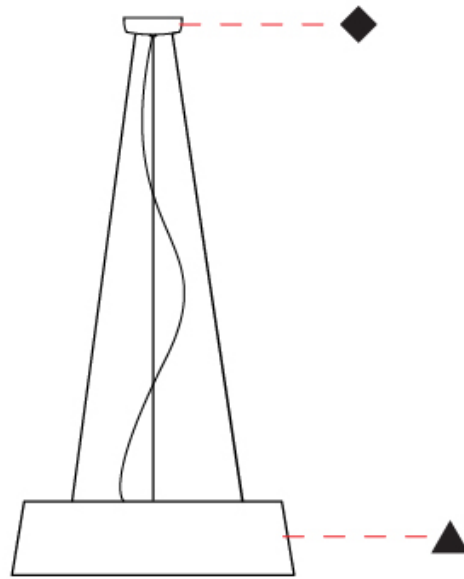

DRUM SUSPENSION

D111063-

PROJECT	_____
TYPE	_____
SPECIFIER	_____
QUANTITY	_____
DATE	_____

D