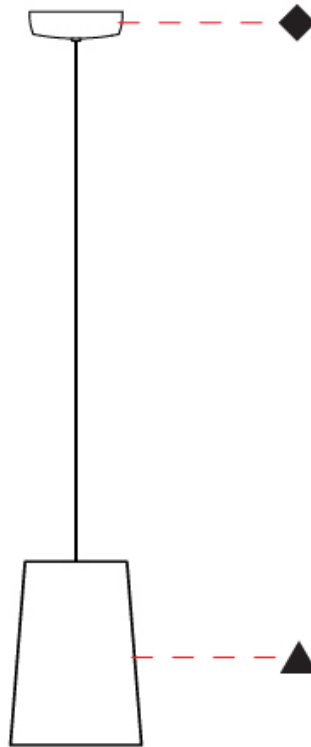

DRUM SUSPENSION

D111056-

PROJECT

TYPE

SPECIFIER

QUANTITY

DATE

D