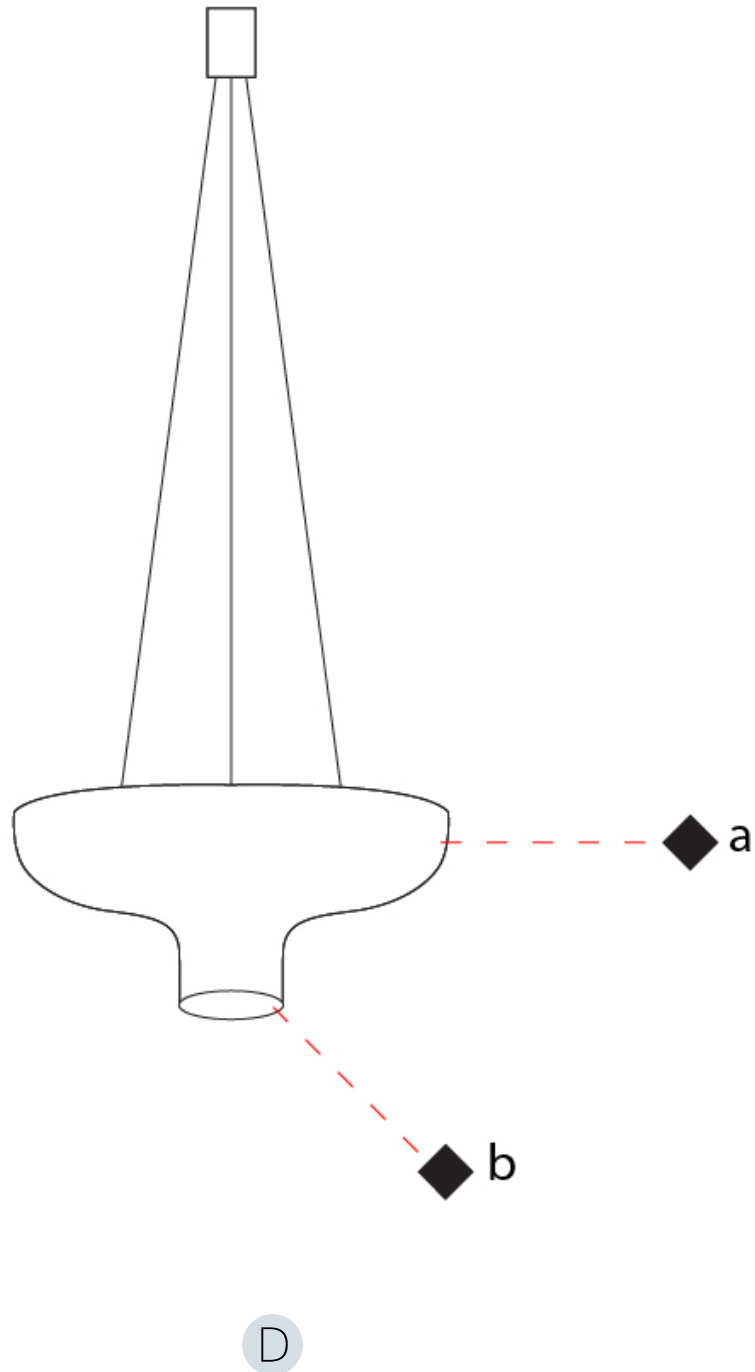

D41048-

PROJECT _____

TYPE _____

SPECIFIER _____

QUANTITY _____

DATE _____