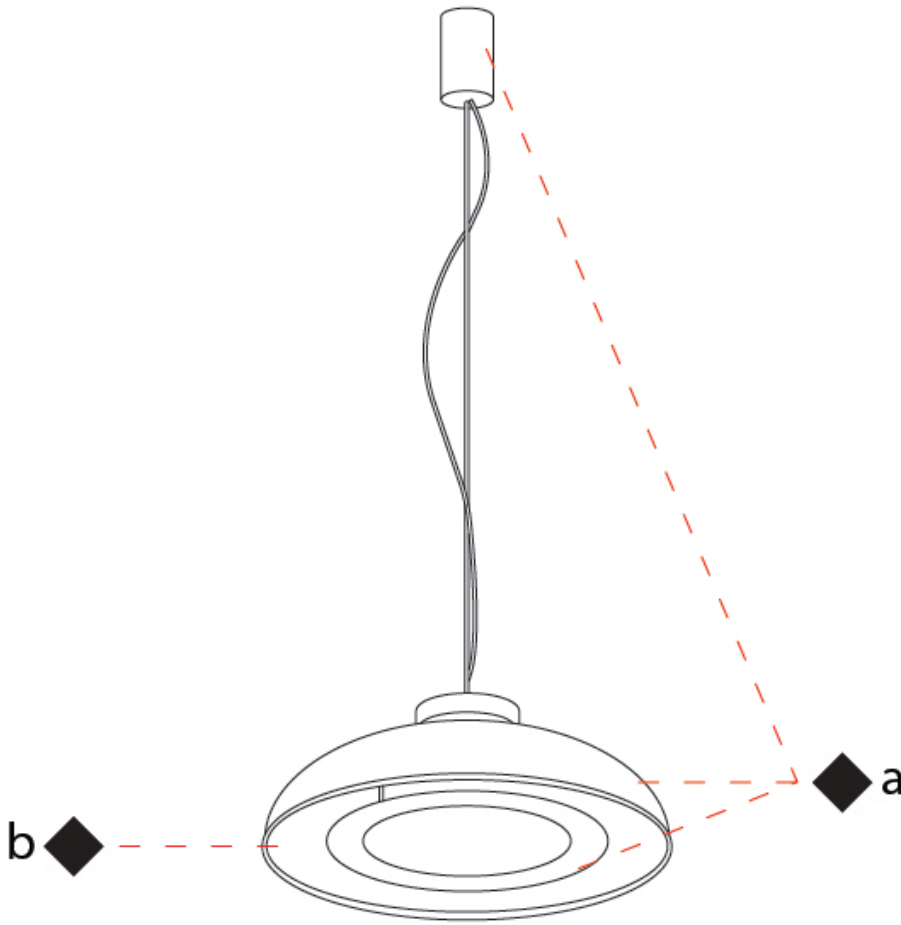

DUETTO SUSPENSION

D41060-

PROJECT

TYPE

SPECIFIER

QUANTITY

DATE