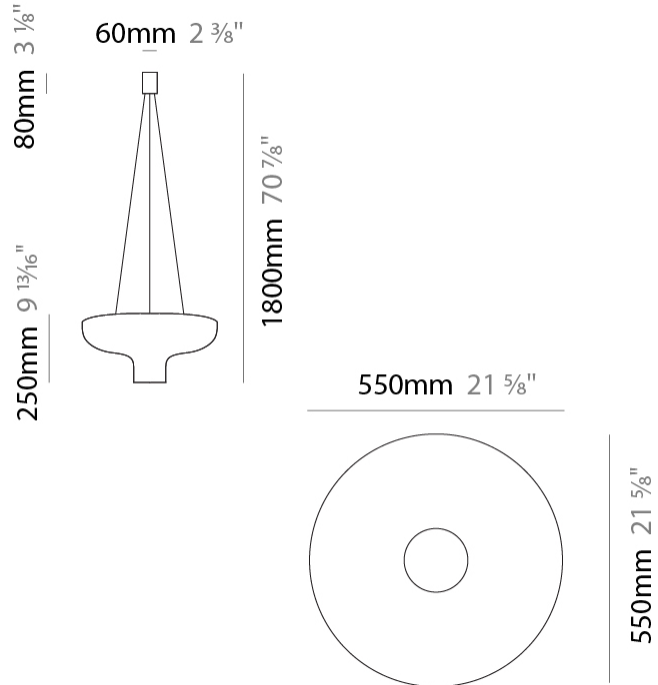

DUETTO SUSPENSION

D41049-

base number   Finish
Options

PROJECT	_____
TYPE	_____
SPECIFIER	_____
QUANTITY	_____
DATE	_____

1. To build a product code in our configurator select the specify button on the base model # product page
2. To build a manual product code on this datasheet choose from the options listed below in blue font and add the suffix to the base model #

GENERAL

Series: Duetto
Partner: Icone
Division: Design
Installation: Suspension
Product Type: Pendant
Mounting Location: Ceiling
Light Distribution: Direct / Indirect

PHYSICAL

Shape: Round
Diameter (mm): 550
Diameter (in): 21 ⁵/₈
Height (mm): 250
Height (in): 9 ¹³/₁₆
Max. Overall Height (mm): 1800
Max. Overall Height (in): 70 ⁷/₈
Fixture Finish: WHI / WGF / BKW / BCL
Fixture Material: Aluminum

ELECTRICAL

Lamp Type: LED
Input Wattage (W): 20 / 30
Total Output Wattage (W): 17 / 25.5
Dimming: Electronic Low Voltage Dimming
Input Voltage (V): 120Vac Direct Line

LED

Color Temperature (°K): 3000
Nominal Lumen (lm): Dir 1700 / Ind 3200
CRI: >90 CRI
Lamp Life (hrs): 50000

OPTICAL

RATINGS AND CERTIFICATIONS

Certified By: Certified for North American Standards
IP rating: IP20