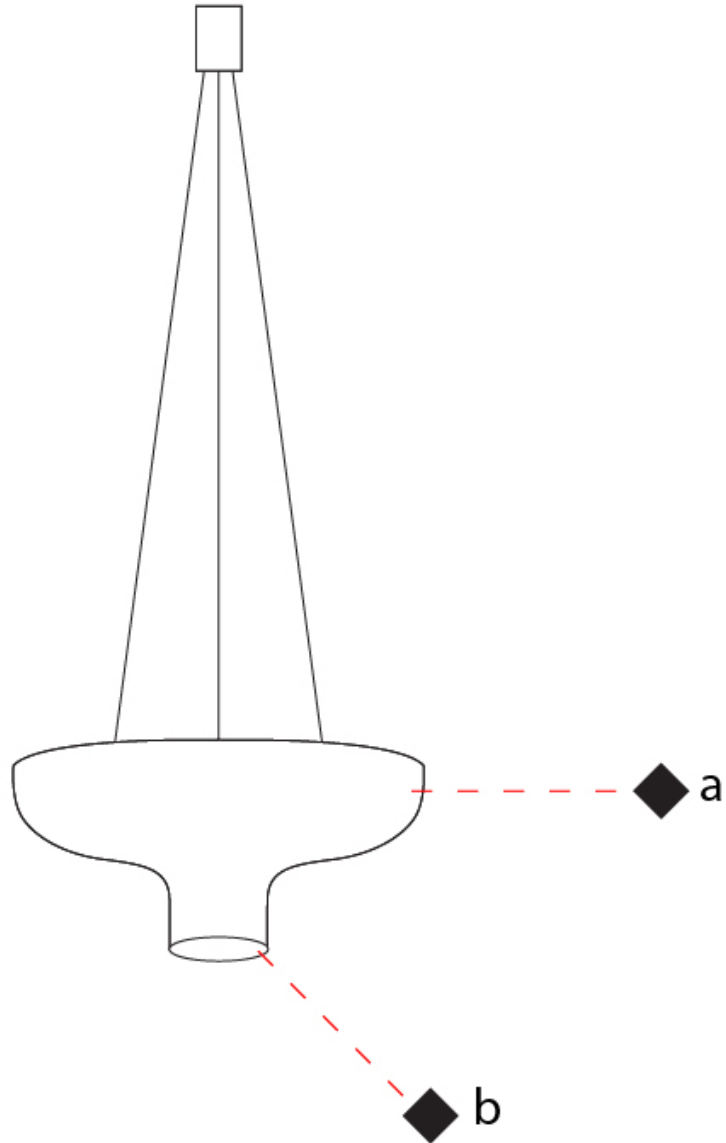

DUETTO SUSPENSION

D41049-

PROJECT _____

TYPE _____

SPECIFIER _____

QUANTITY _____

DATE _____