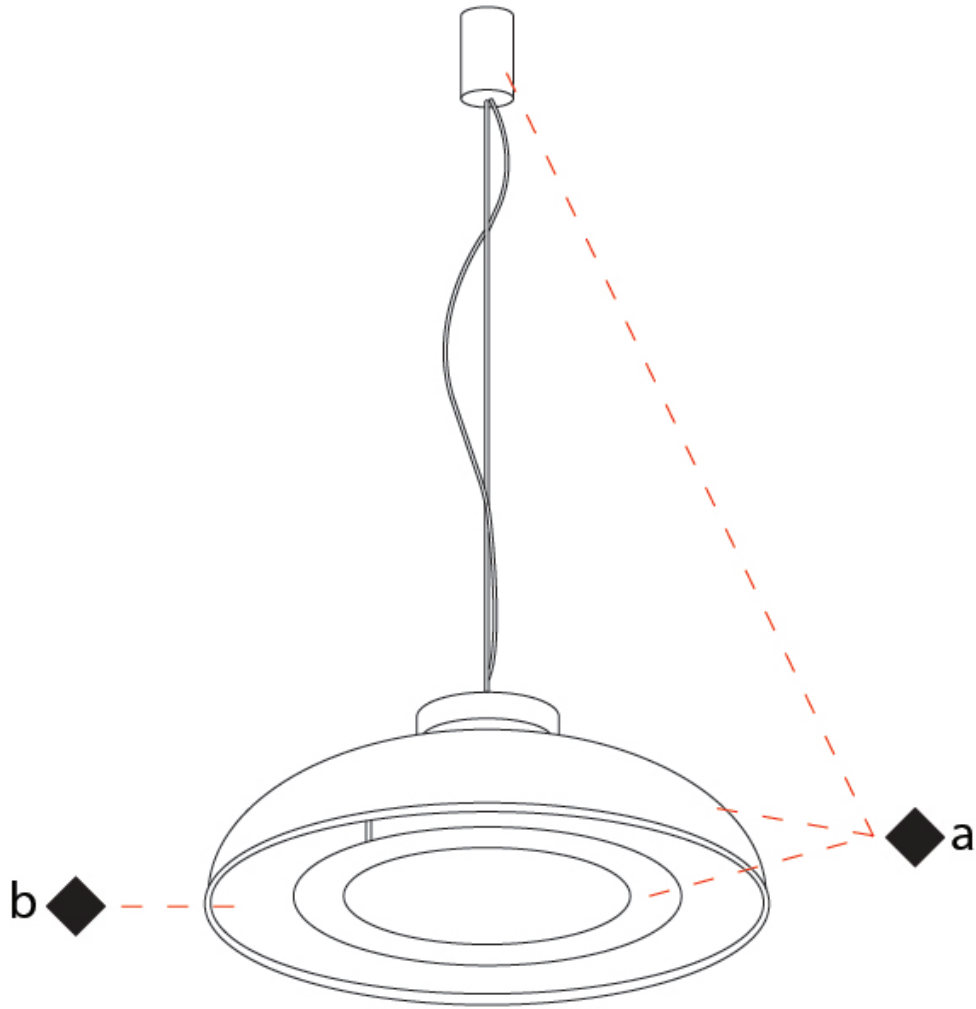

D41061-

PROJECT	_____
TYPE	_____
SPECIFIER	_____
QUANTITY	_____
DATE	_____

D