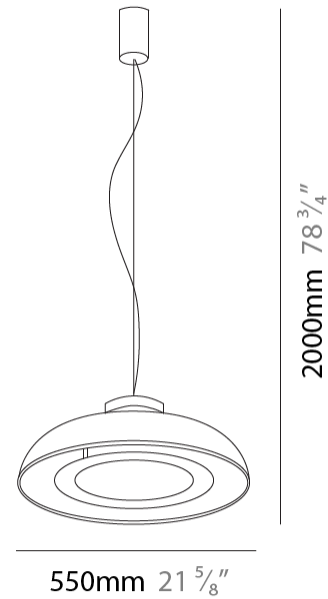

DUETTO SUSPENSION

D41061-

base number   Finish
Options

1. To build a product code in our configurator select the specify button on the base model # product page
2. To build a manual product code on this datasheet choose from the options listed below in blue font and add the suffix to the base model #

GENERAL

Series: Duetto
Partner: Icone
Division: Design
Installation: Suspension
Product Type: Pendant
Mounting Location: Ceiling
Light Distribution: Direct

PHYSICAL

Shape: Round
Diameter (mm): 550
Diameter (in): 21 ⁵/₈
Max. Overall Height (mm): 2000
Max. Overall Height (in): 78 ³/₄
Fixture Finish: WHI / WGP / BKW / BGP / BBG / BBW / BIS
Fixture Material: Aluminum

ELECTRICAL

Lamp Type: LED (Zhaga Standard)
Input Wattage (W): 25.2
Input Voltage (V): 120Vac Direct Line

LED

Color Temperature (°K): 3000
Max. Delivered Lumen (lm): 3278
CRI: >90 CRI

OPTICAL

RATINGS AND CERTIFICATIONS

Certified By: Certified for North American Standards
IP rating: IP20

PROJECT	_____
TYPE	_____
SPECIFIER	_____
QUANTITY	_____
DATE	_____