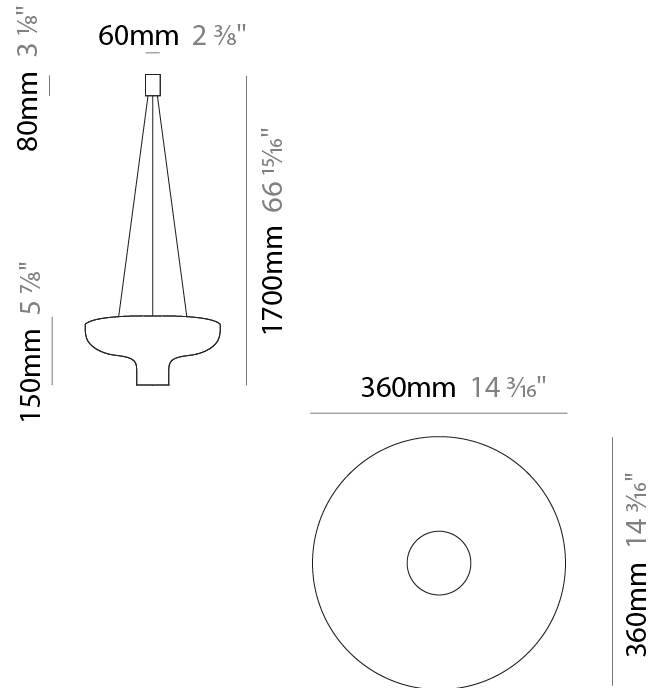

PROJECT	_____
TYPE	_____
SPECIFIER	_____
QUANTITY	_____
DATE	_____

DUETTO SUSPENSION

D41048-

base number _____
Finish Options _____

1. To build a product code in our configurator select the specify button on the base model # product page
2. To build a manual product code on this datasheet choose from the options listed below in blue font and add the suffix to the base model #

GENERAL

Series: Duetto
Partner: Icone
Division: Design
Installation: Suspension
Product Type: Pendant
Mounting Location: Ceiling
Light Distribution: Direct / Indirect

PHYSICAL

Shape: Round
Diameter (mm): 360
Diameter (in): 14 ³/₁₆"
Height (mm): 150
Height (in): 5 ⁷/₈"
Max. Overall Height (mm): 1700
Max. Overall Height (in): 66 ¹⁵/₁₆"
Fixture Finish: WHI / WGF / BKW / BCL
Fixture Material: Aluminum

ELECTRICAL

Lamp Type: LED
Input Wattage (W): 15 / 20
Total Output Wattage (W): 12.8 / 17
Dimming: Electronic Low Voltage Dimming
Input Voltage (V): 120Vac Direct Line

LED

Color Temperature (°K): 3000
Nominal Lumen (lm): Dir 1275 / Ind 2200
CRI: >90 CRI
Lamp Life (hrs): 50000

OPTICAL

RATINGS AND CERTIFICATIONS

Certified By: Certified for North American Standards
IP rating: IP20