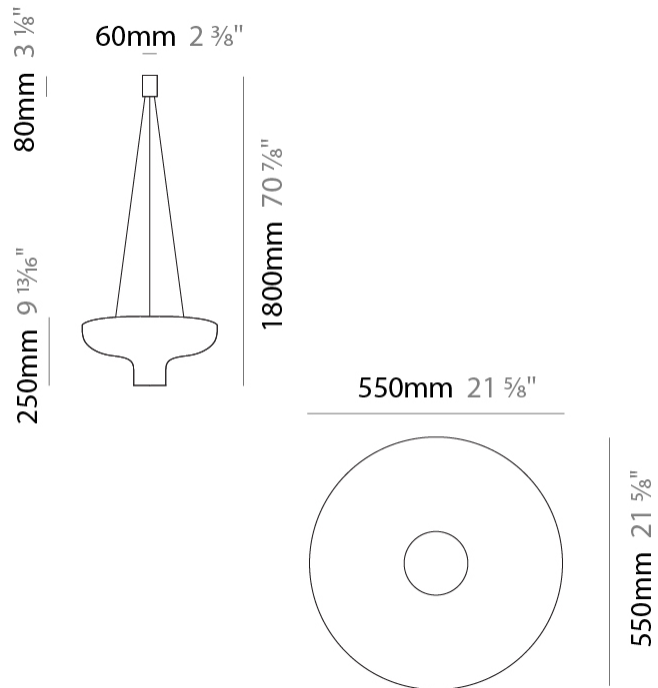

PROJECT	
TYPE	
SPECIFIER	
QUANTITY	
DATE	

DUETTO SUSPENSION

D41049-

base number   Finish
Options

1. To build a product code in our configurator select the specify button on the base model # product page
2. To build a manual product code on this datasheet choose from the options listed below in blue font and add the suffix to the base model #

GENERAL

Series: Duetto
Partner: Icone
Division: Design
Installation: Suspension
Product Type: Pendant
Mounting Location: Ceiling
Light Distribution: Direct / Indirect

PHYSICAL

Shape: Round
Diameter (mm): 550
Diameter (in): 21 5/8
Height (mm): 250
Height (in): 9 13/16
Max. Overall Height (mm): 1800
Max. Overall Height (in): 70 7/8
Fixture Finish: WHI / WGF / BKW / BCL
Fixture Material: Aluminum

ELECTRICAL

Lamp Type: LED
Input Wattage (W): 20 / 30
Total Output Wattage (W): 17 / 25.5
Dimming: Electronic Low Voltage Dimming
Input Voltage (V): 120Vac Direct Line

LED

Color Temperature (°K): 3000
Nominal Lumen (lm): Dir 1700 / Ind 3200
CRI: >90 CRI
Lamp Life (hrs): 50000

OPTICAL

RATINGS AND CERTIFICATIONS

Certified By: Certified for North American Standards
IP rating: IP20