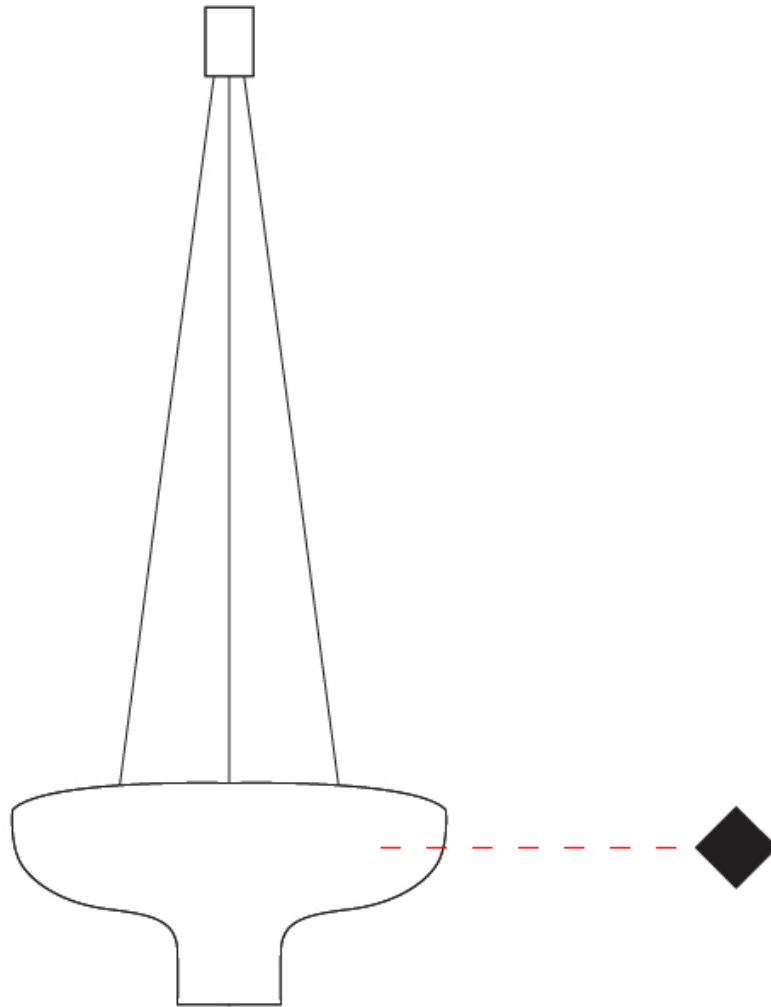

DUETTO SUSPENSION

D41048-

PROJECT

TYPE

SPECIFIER

QUANTITY

DATE

D