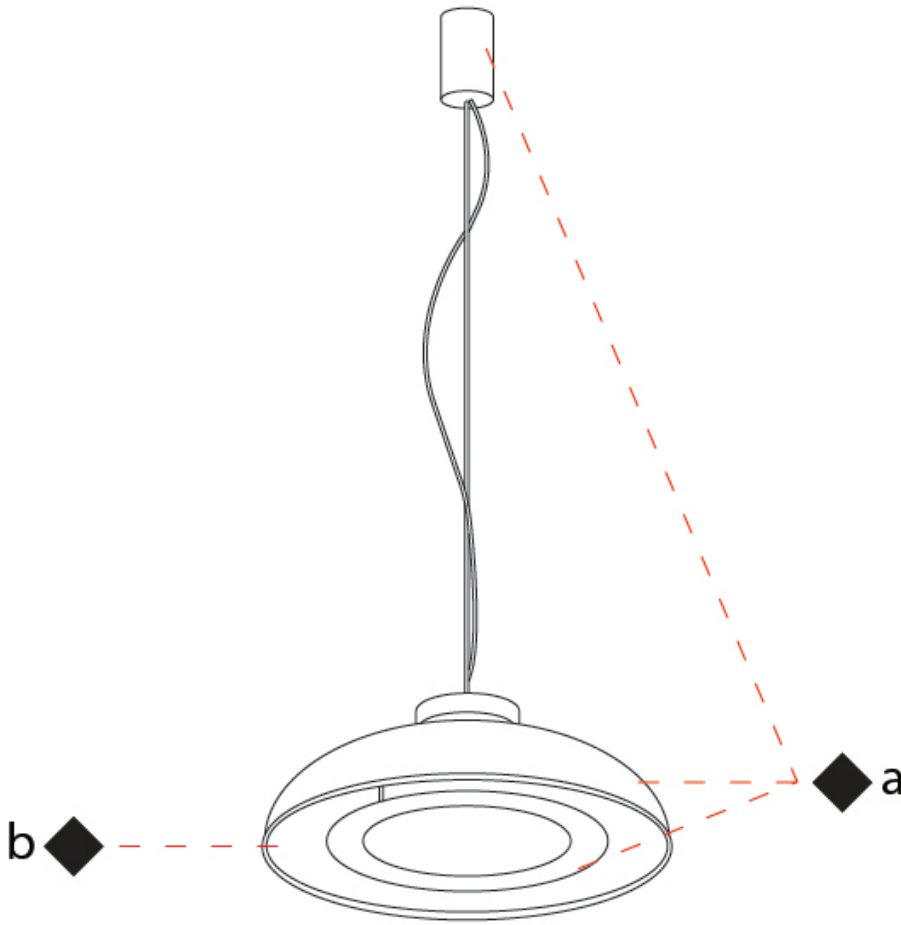

DUETTO SUSPENSION

D41060-

PROJECT	_____
TYPE	_____
SPECIFIER	_____
QUANTITY	_____
DATE	_____