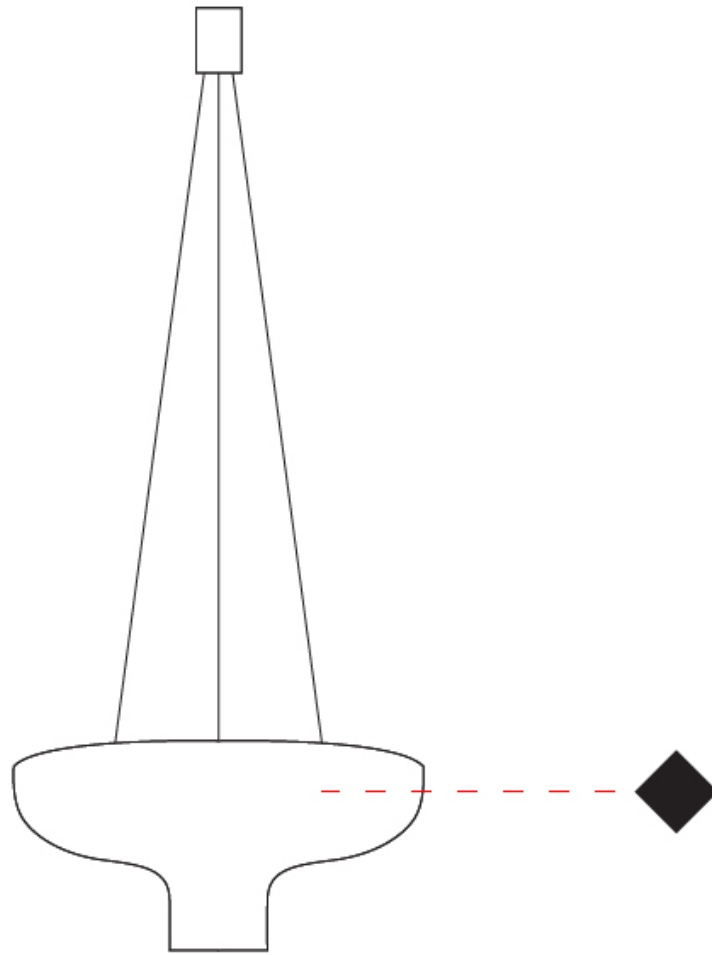

DUETTO SUSPENSION

D41049-

PROJECT

TYPE

SPECIFIER

QUANTITY

DATE

D