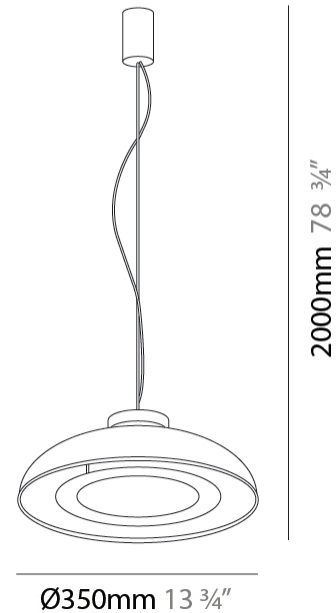

DUETTO SUSPENSION

D41060-

base number   Finish
Options

1. To build a product code in our configurator select the specify button on the base model # product page
2. To build a manual product code on this datasheet choose from the options listed below in blue font and add the suffix to the base model #

GENERAL

Series: Duetto
Partner: Icone
Division: Design
Installation: Suspension
Product Type: Pendant
Mounting Location: Ceiling
Light Distribution: Direct

PHYSICAL

Shape: Dome
Diameter (mm): 350
Diameter (in): 14 ³/₁₆
Max. Overall Height (mm): 2000
Max. Overall Height (in): 78 ³/₄
Fixture Finish: WHI / WGP / BKW / BGP / BBG / BBW / BIS
Fixture Material: Turned Aluminum

ELECTRICAL

Lamp Type: LED (Zhaga Standard)
Input Wattage (W): 13.5
Input Voltage (V): 120Vac Direct Line

LED

Color Temperature (°K): 3000
Max. Delivered Lumen (lm): 1784
CRI: >90 CRI

OPTICAL

RATINGS AND CERTIFICATIONS

Certified By: Certified for North American Standards
IP rating: IP20

PROJECT	_____
TYPE	_____
SPECIFIER	_____
QUANTITY	_____
DATE	_____