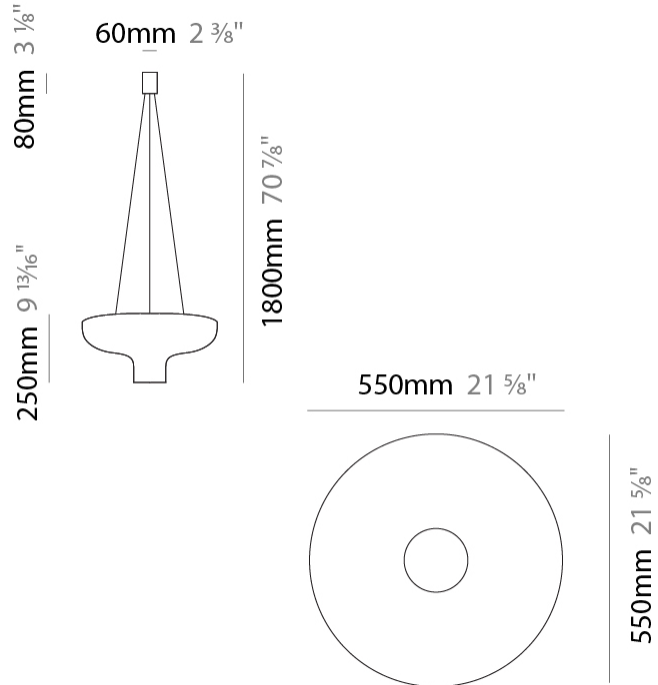

PROJECT	
TYPE	
SPECIFIER	
QUANTITY	
DATE	

DUETTO SUSPENSION

D41049-

base number   Finish
Options

1. To build a product code in our configurator select the specify button on the base model # product page
2. To build a manual product code on this datasheet choose from the options listed below in blue font and add the suffix to the base model #

GENERAL

Series: Duetto
Partner: Icone
Division: Design
Installation: Suspension
Product Type: Pendant
Mounting Location: Ceiling
Light Distribution: Direct / Indirect

PHYSICAL

Shape: Round
Diameter (mm): 550
Diameter (in): 21 5/8
Height (mm): 250
Height (in): 9 13/16
Max. Overall Height (mm): 1800
Max. Overall Height (in): 70 7/8
Fixture Finish: WHI / WGF / BKW / BCL
Fixture Material: Aluminum

ELECTRICAL

Lamp Type: LED
Input Wattage (W): 20 / 30
Total Output Wattage (W): 17 / 25.5
Dimming: Electronic Low Voltage Dimming
Input Voltage (V): 120Vac Direct Line

LED

Color Temperature (°K): 3000
Nominal Lumen (lm): Dir 1700 / Ind 3200
CRI: >90 CRI
Lamp Life (hrs): 50000

OPTICAL

RATINGS AND CERTIFICATIONS

Certified By: Certified for North American Standards
IP rating: IP20