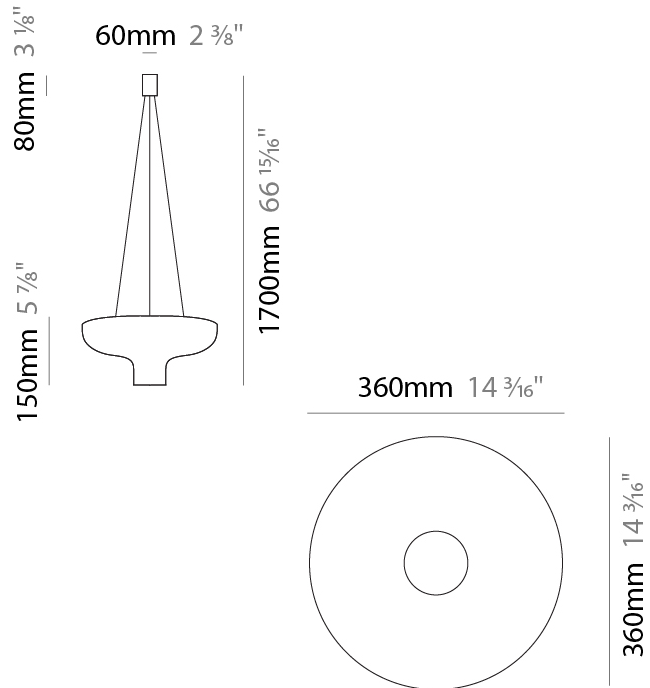

DUETTO SUSPENSION

D41048-

base number   Finish
Options

1. To build a product code in our configurator select the specify button on the base model # product page
2. To build a manual product code on this datasheet choose from the options listed below in blue font and add the suffix to the base model #

GENERAL

Series: Duetto _____
Brand: Icone _____
Division: Design _____
Mounting Type: Suspension _____
Mounting Location: Ceiling _____
Subcategory: Pendant _____

PHYSICAL

Shape: Round _____
Diameter (mm): 360 _____
Diameter (in): 14 ³/₁₆ _____
Height (mm): 150 _____
Height (in): 5 ⁷/₈ _____
Max. Overall Height (mm): 1700 _____
Max. Overall Height (in): 66 ¹⁵/₁₆ _____
Light Distribution: Direct / Indirect _____
Fixture Finish: WHI / WGF / BKW / BCL _____
Fixture Material: Aluminum _____

ELECTRICAL

Lamp Type: LED _____
Total Output Wattage (W): 15 / 20 _____
Dimming: Electronic Low Voltage Dimming _____
Input Voltage (V): 120Vac Direct Line _____

LED

Color Temperature (°K): 3000 _____
Nominal Lumen (lm): Dir 1275 / Ind 2200 _____
CRI: >90 CRI _____

OPTICAL

RATINGS AND CERTIFICATIONS

Certified By: Certified for North American Standards _____
IP rating: IP20 _____