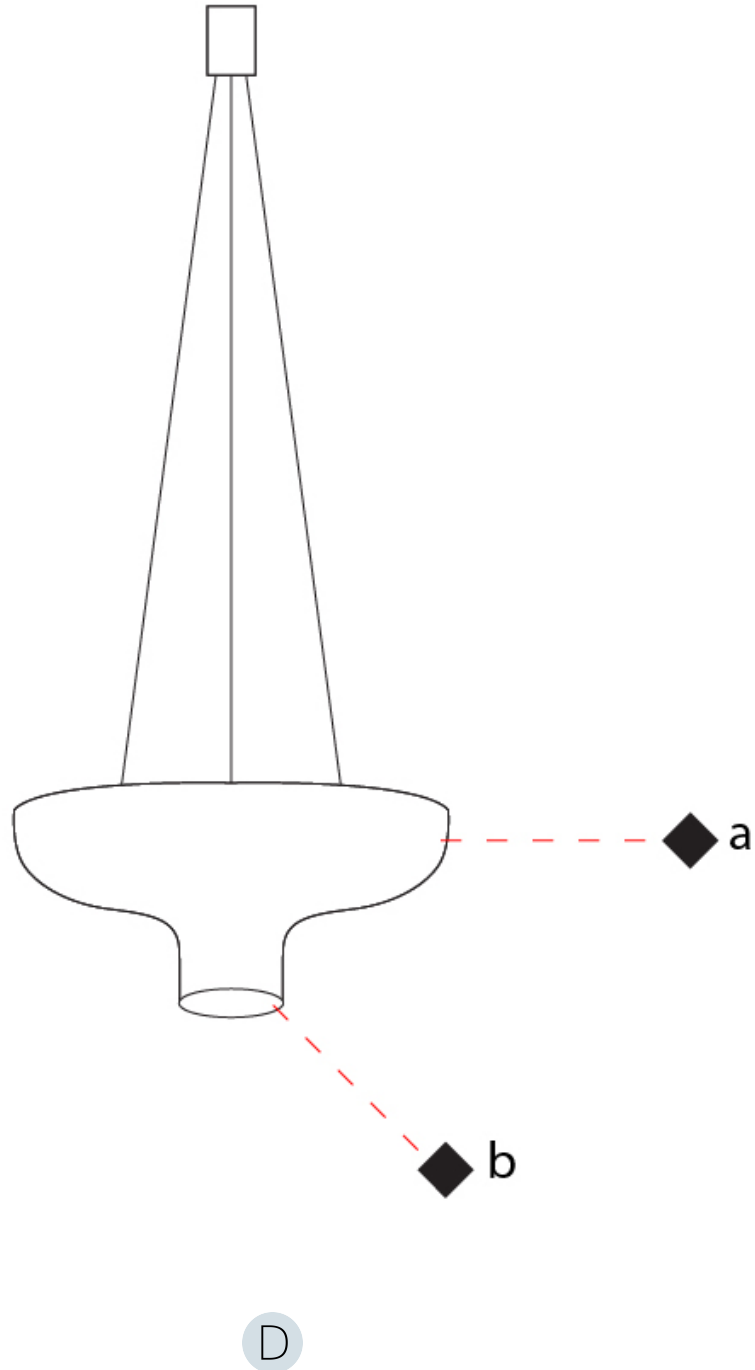

D41048-

PROJECT _____

TYPE _____

SPECIFIER _____

QUANTITY _____

DATE _____