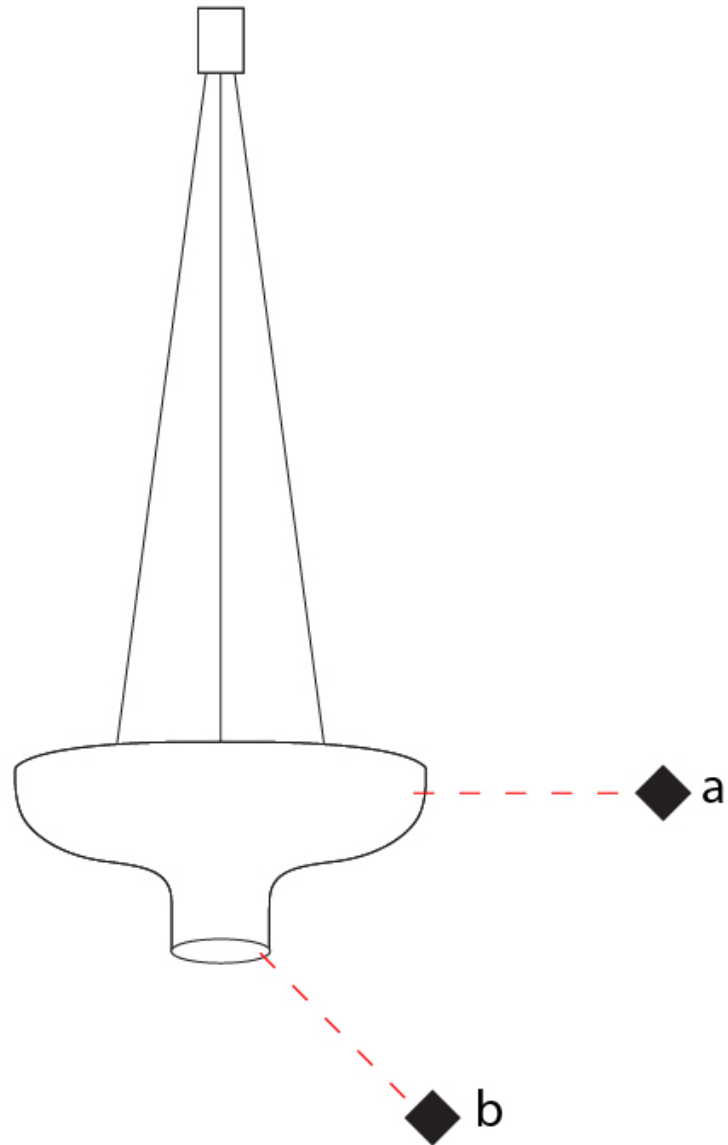

DUETTO SUSPENSION

D41049-

PROJECT _____

TYPE _____

SPECIFIER _____

QUANTITY _____

DATE _____