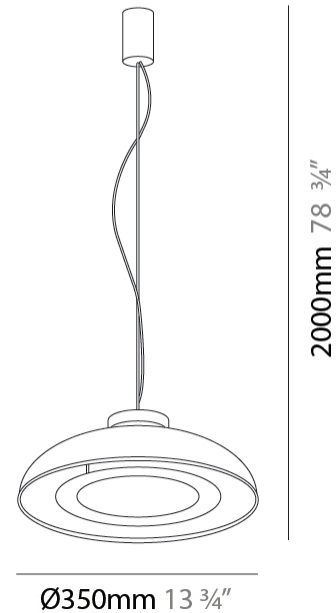

DUETTO SUSPENSION

D41060-

base number   Finish
Options

1. To build a product code in our configurator select the specify button on the base model # product page
2. To build a manual product code on this datasheet choose from the options listed below in blue font and add the suffix to the base model #

GENERAL

Series: Duetto
Partner: Icone
Division: Design
Installation: Suspension
Product Type: Pendant
Mounting Location: Ceiling
Light Distribution: Direct

PHYSICAL

Shape: Dome
Diameter (mm): 350
Diameter (in): 14 ³/₁₆
Max. Overall Height (mm): 2000
Max. Overall Height (in): 78 ³/₄
Fixture Finish: WHI / WGP / BKW / BGP / BBG / BBW / BIS
Fixture Material: Turned Aluminum

ELECTRICAL

Lamp Type: LED (Zhaga Standard)
Input Wattage (W): 13.5
Input Voltage (V): 120Vac Direct Line

LED

Color Temperature (°K): 3000
Max. Delivered Lumen (lm): 1784
CRI: >90 CRI

OPTICAL

RATINGS AND CERTIFICATIONS

Certified By: Certified for North American Standards
IP rating: IP20

PROJECT
TYPE
SPECIFIER
QUANTITY
DATE