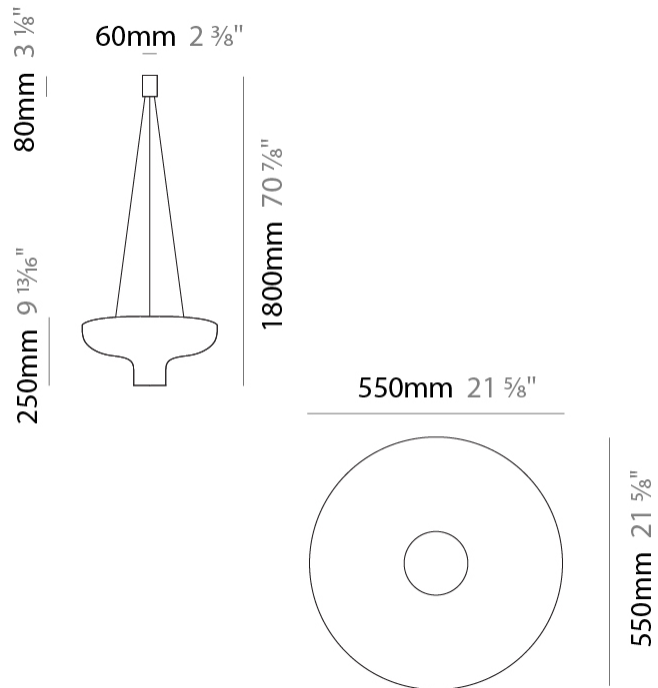

DUETTO SUSPENSION

D41049-

base number   Finish
Options

PROJECT	_____
TYPE	_____
SPECIFIER	_____
QUANTITY	_____
DATE	_____

1. To build a product code in our configurator select the specify button on the base model # product page
2. To build a manual product code on this datasheet choose from the options listed below in blue font and add the suffix to the base model #

GENERAL

Series: Duetto
Partner: Icone
Division: Design
Installation: Suspension
Product Type: Pendant
Mounting Location: Ceiling
Light Distribution: Direct / Indirect

PHYSICAL

Shape: Round
Diameter (mm): 550
Diameter (in): 21 ⁵/₈
Height (mm): 250
Height (in): 9 ¹³/₁₆
Max. Overall Height (mm): 1800
Max. Overall Height (in): 70 ⁷/₈
Fixture Finish: WHI / WGF / BKW / BCL
Fixture Material: Aluminum

ELECTRICAL

Lamp Type: LED
Input Wattage (W): 20 / 30
Total Output Wattage (W): 17 / 25.5
Dimming: Electronic Low Voltage Dimming
Input Voltage (V): 120Vac Direct Line

LED

Color Temperature (°K): 3000
Nominal Lumen (lm): Dir 1700 / Ind 3200
CRI: >90 CRI
Lamp Life (hrs): 50000

OPTICAL

RATINGS AND CERTIFICATIONS

Certified By: Certified for North American Standards
IP rating: IP20