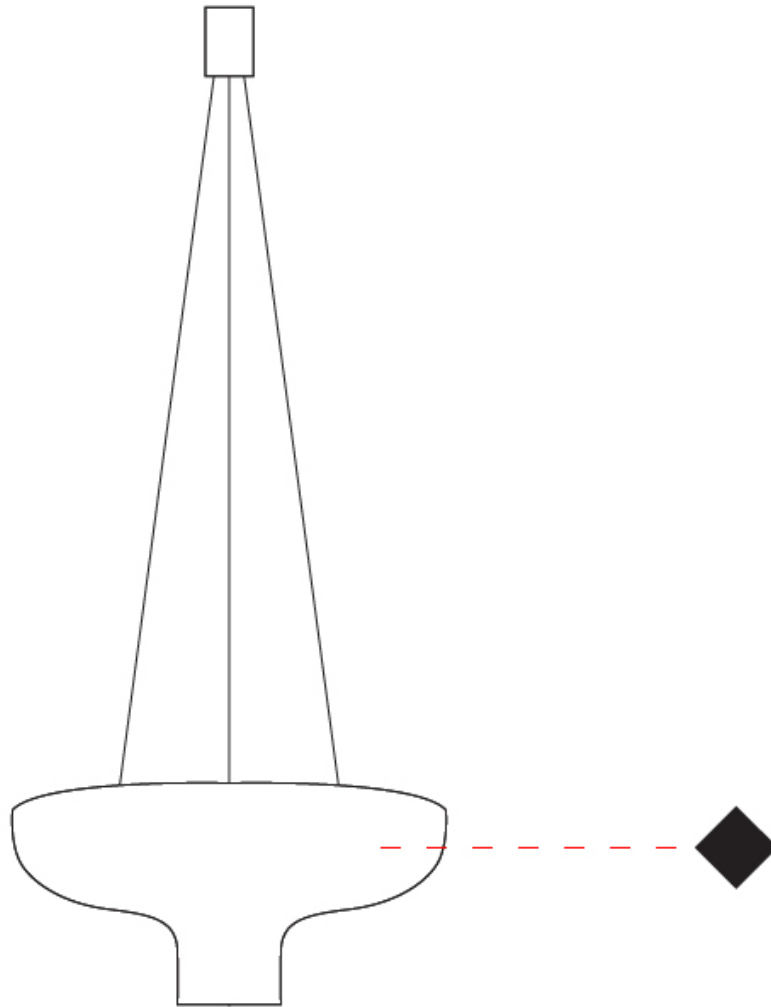

DUETTO SUSPENSION

D41048-

PROJECT	_____
TYPE	_____
SPECIFIER	_____
QUANTITY	_____
DATE	_____

D