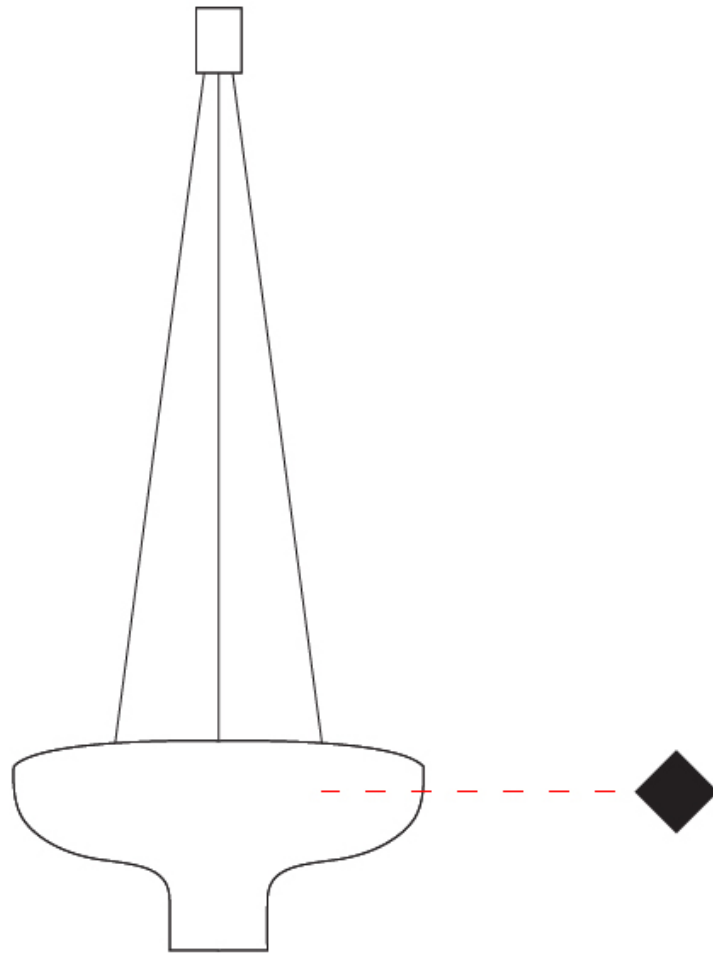

DUETTO SUSPENSION

D41049-

PROJECT	_____
TYPE	_____
SPECIFIER	_____
QUANTITY	_____
DATE	_____

D