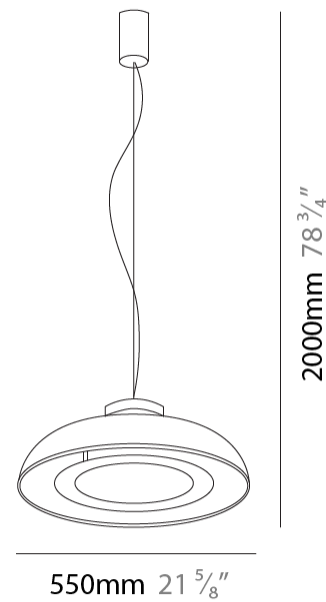

DUETTO SUSPENSION

D41061-

base number   Finish
Options

1. To build a product code in our configurator select the specify button on the base model # product page
2. To build a manual product code on this datasheet choose from the options listed below in blue font and add the suffix to the base model #

GENERAL

Series: Duetto
Partner: Icone
Division: Design
Installation: Suspension
Product Type: Pendant
Mounting Location: Ceiling
Light Distribution: Direct

PHYSICAL

Shape: Round
Diameter (mm): 550
Diameter (in): 21 ⁵/₈
Max. Overall Height (mm): 2000
Max. Overall Height (in): 78 ³/₄
Fixture Finish: WHI / WGP / BKW / BGP / BBG / BBW / BIS
Fixture Material: Aluminum

ELECTRICAL

Lamp Type: LED (Zhaga Standard)
Input Wattage (W): 25.2
Input Voltage (V): 120Vac Direct Line

LED

Color Temperature (°K): 3000
Max. Delivered Lumen (lm): 3278
CRI: >90 CRI

OPTICAL

RATINGS AND CERTIFICATIONS

Certified By: Certified for North American Standards
IP rating: IP20

PROJECT	_____
TYPE	_____
SPECIFIER	_____
QUANTITY	_____
DATE	_____