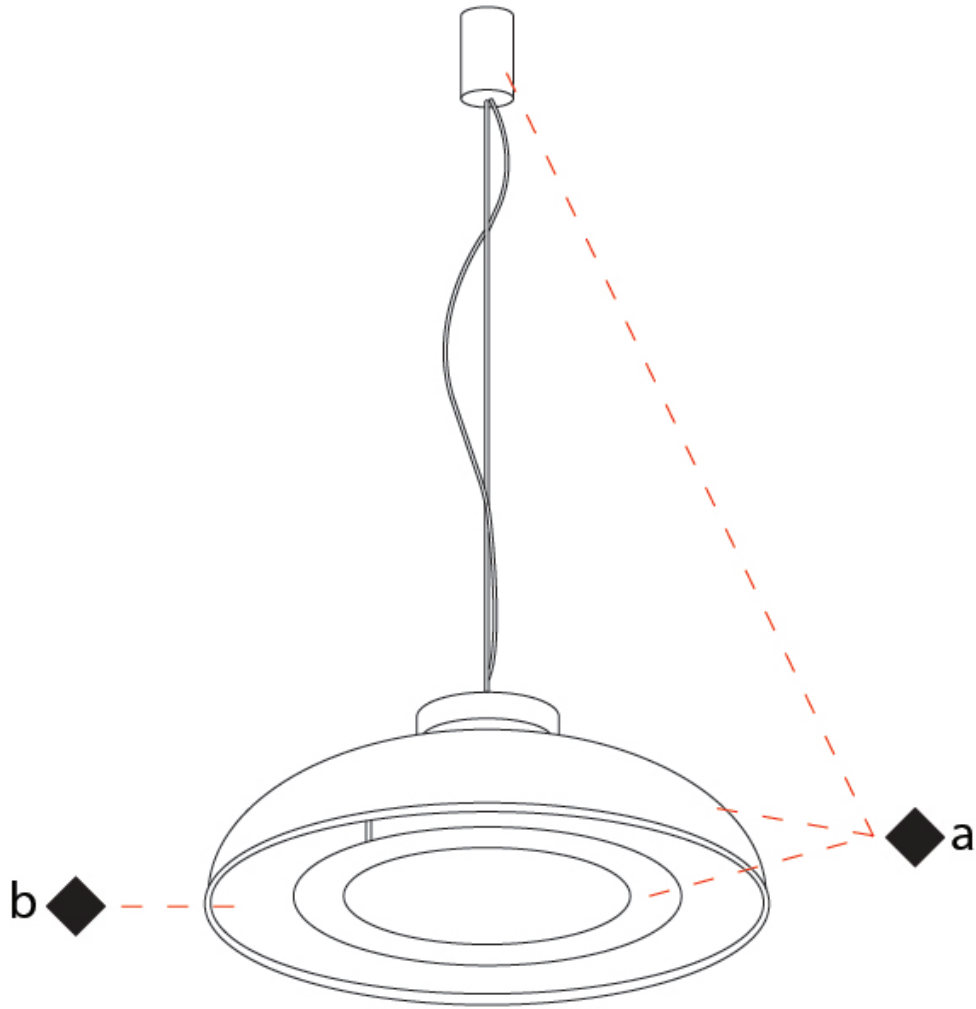

DUETTO SUSPENSION

D41061-

PROJECT	_____
TYPE	_____
SPECIFIER	_____
QUANTITY	_____
DATE	_____

D