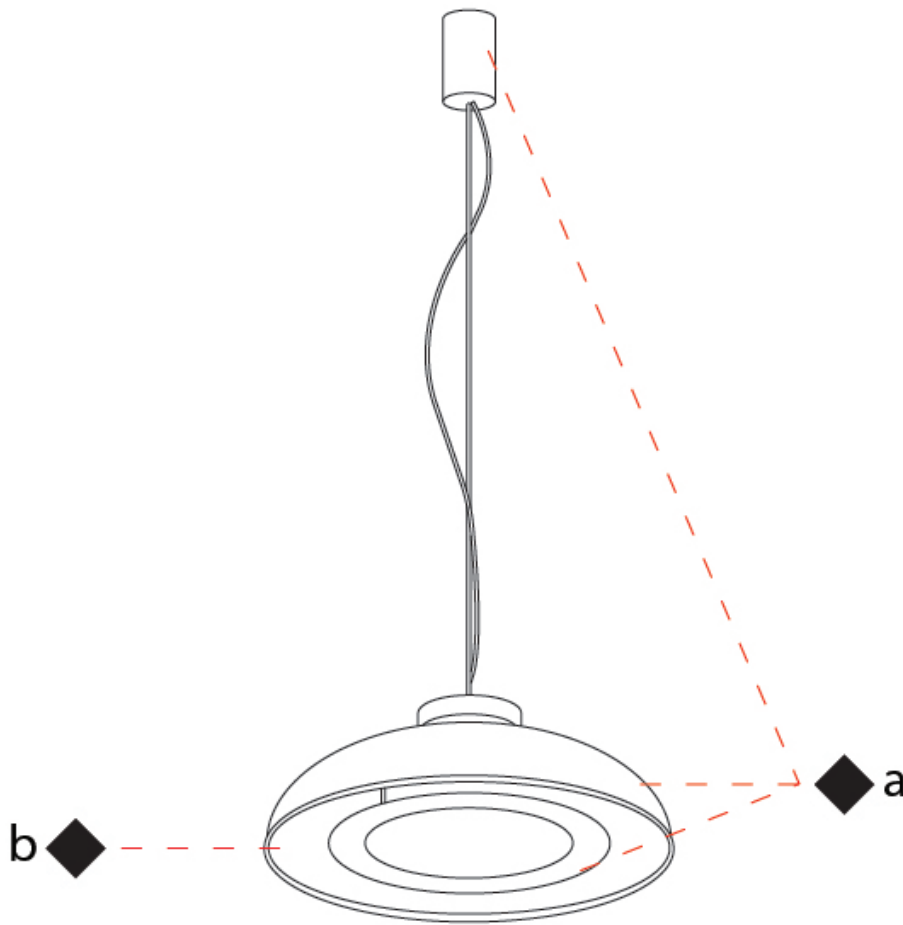

DUETTO SUSPENSION

D41060-

PROJECT	_____
TYPE	_____
SPECIFIER	_____
QUANTITY	_____
DATE	_____