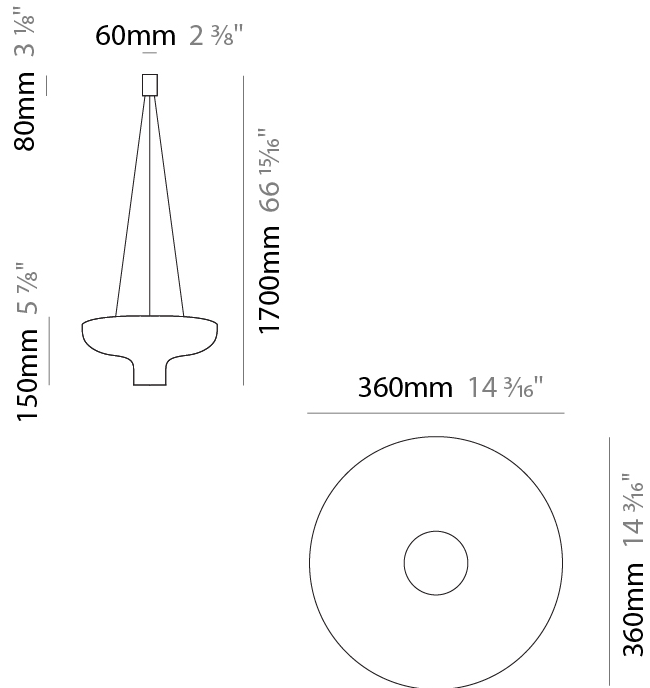

DUETTO SUSPENSION

D41048-

base number   Finish
Options

PROJECT	_____
TYPE	_____
SPECIFIER	_____
QUANTITY	_____
DATE	_____

1. To build a product code in our configurator select the specify button on the base model # product page
2. To build a manual product code on this datasheet choose from the options listed below in blue font and add the suffix to the base model #

GENERAL

Series: Duetto
Partner: Icone
Division: Design
Installation: Suspension
Product Type: Pendant
Mounting Location: Ceiling
Light Distribution: Direct / Indirect

PHYSICAL

Shape: Round
Diameter (mm): 360
Diameter (in): 14 ³/₁₆
Height (mm): 150
Height (in): 5 ⁷/₈
Max. Overall Height (mm): 1700
Max. Overall Height (in): 66 ¹⁵/₁₆
Fixture Finish: WHI / WGF / BKW / BCL
Fixture Material: Aluminum

ELECTRICAL

Lamp Type: LED
Input Wattage (W): 15 / 20
Total Output Wattage (W): 12.8 / 17
Dimming: Electronic Low Voltage Dimming
Input Voltage (V): 120Vac Direct Line

LED

Color Temperature (°K): 3000
Nominal Lumen (lm): Dir 1275 / Ind 2200
CRI: >90 CRI
Lamp Life (hrs): 50000

OPTICAL

RATINGS AND CERTIFICATIONS

Certified By: Certified for North American Standards
IP rating: IP20