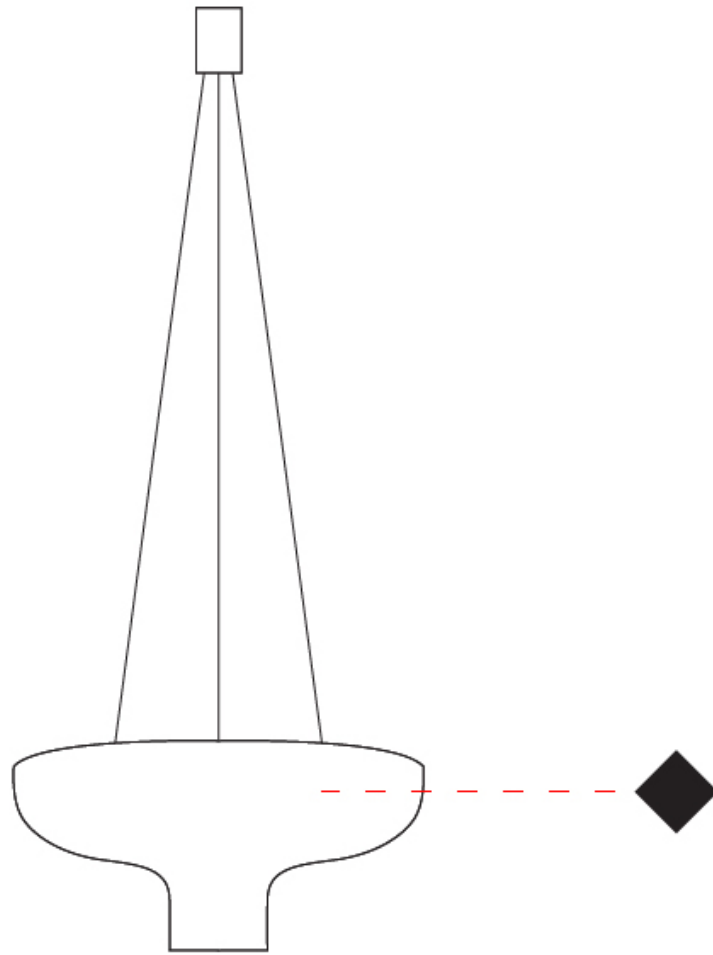

DUETTO SUSPENSION

D41049-

PROJECT

TYPE

SPECIFIER

QUANTITY

DATE

D