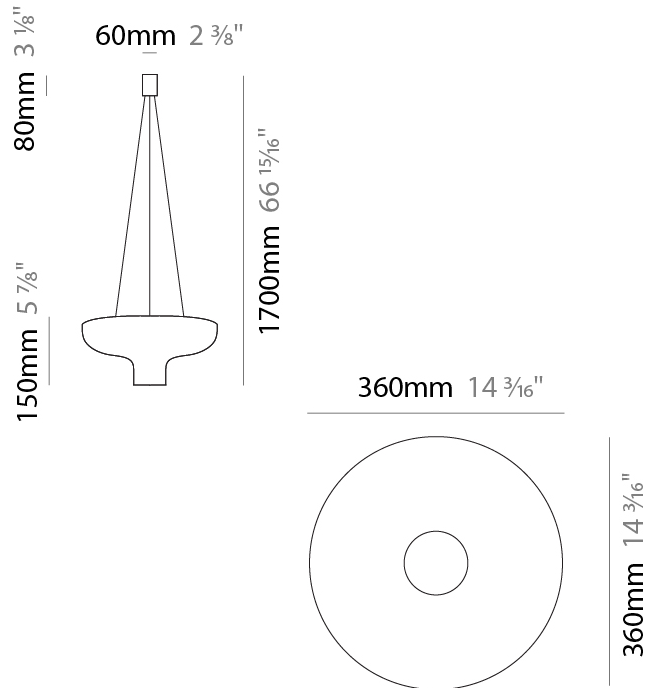

PROJECT	
TYPE	
SPECIFIER	
QUANTITY	
DATE	

DUETTO SUSPENSION

D41048-

base number   Finish
Options

1. To build a product code in our configurator select the specify button on the base model # product page
2. To build a manual product code on this datasheet choose from the options listed below in blue font and add the suffix to the base model #

GENERAL

Series: Duetto
Brand: Icone
Division: Design
Mounting Type: Suspension
Mounting Location: Ceiling
Subcategory: Pendant

PHYSICAL

Shape: Round
Diameter (mm): 360
Diameter (in): 14 ³/₁₆
Height (mm): 150
Height (in): 5 ⁷/₈
Max. Overall Height (mm): 1700
Max. Overall Height (in): 66 ¹⁵/₁₆
Light Distribution: Direct / Indirect
Fixture Finish: WHI / WGF / BKW / BCL
Fixture Material: Aluminum

ELECTRICAL

Lamp Type: LED
Total Output Wattage (W): 15 / 20
Dimming: Electronic Low Voltage Dimming
Input Voltage (V): 120Vac Direct Line

LED

Color Temperature (°K): 3000
Nominal Lumen (lm): Dir 1275 / Ind 2200
CRI: >90 CRI

OPTICAL

RATINGS AND CERTIFICATIONS

Certified By: Certified for North American Standards
IP rating: IP20