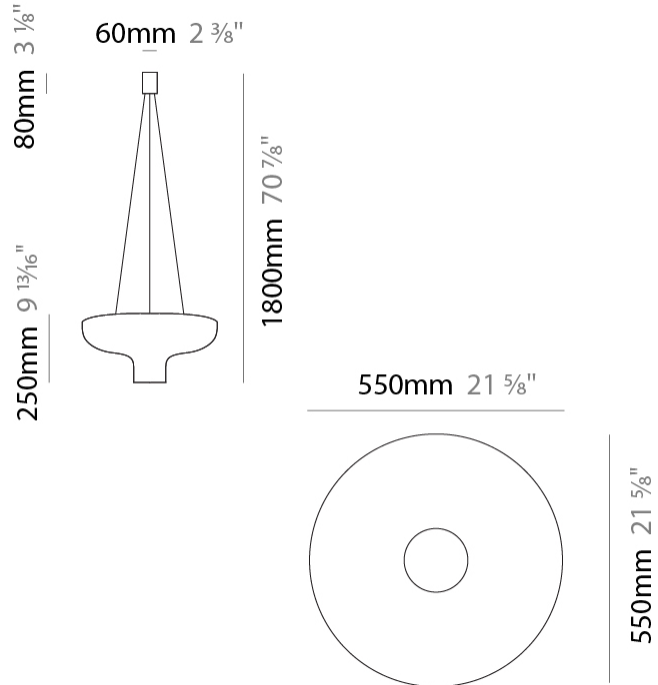

PROJECT	
TYPE	
SPECIFIER	
QUANTITY	
DATE	

DUETTO SUSPENSION

D41049-

base number   Finish
Options

1. To build a product code in our configurator select the specify button on the base model # product page
2. To build a manual product code on this datasheet choose from the options listed below in blue font and add the suffix to the base model #

GENERAL

Series: Duetto
Brand: Icone
Division: Design
Mounting Type: Suspension
Mounting Location: Ceiling
Subcategory: Pendant

PHYSICAL

Shape: Round
Diameter (mm): 550
Diameter (in): 21 ⁵/₈
Height (mm): 250
Height (in): 9 ¹³/₁₆
Max. Overall Height (mm): 1800
Max. Overall Height (in): 70 ⁷/₈
Light Distribution: Direct / Indirect
Fixture Finish: [WHI](#) / [WGF](#) / [BKW](#) / [BCL](#)
Fixture Material: Aluminum

ELECTRICAL

Lamp Type: LED
Total Output Wattage (W): 20 / 30
Dimming: Electronic Low Voltage Dimming
Input Voltage (V): 120Vac Direct Line

LED

Color Temperature (°K): 3000
Nominal Lumen (lm): Dir 1700 / Ind 3200
CRI: >90 CRI

OPTICAL

RATINGS AND CERTIFICATIONS

Certified By: Certified for North American Standards
IP rating: IP20