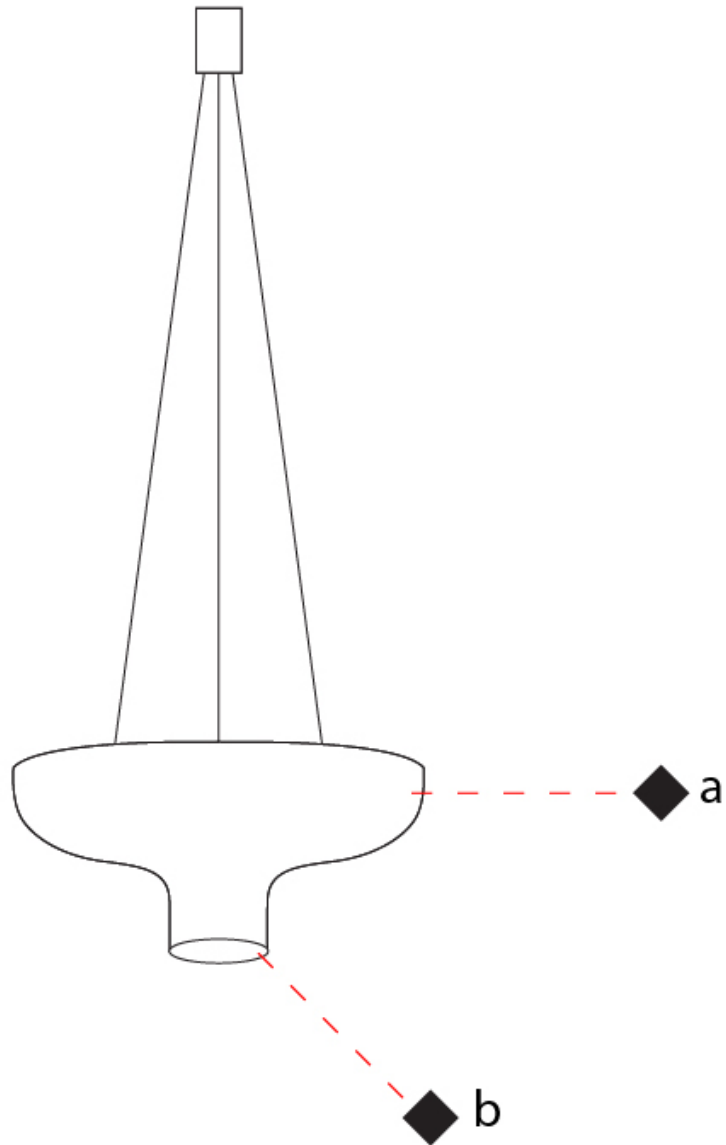

D41049-

PROJECT	_____
TYPE	_____
SPECIFIER	_____
QUANTITY	_____
DATE	_____