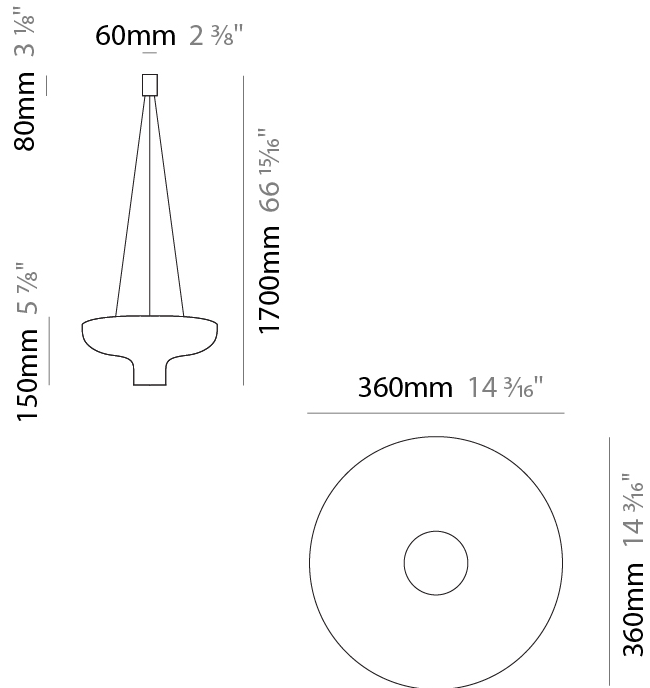

DUETTO SUSPENSION

D41048-

base number   Finish
Options

PROJECT	_____
TYPE	_____
SPECIFIER	_____
QUANTITY	_____
DATE	_____

1. To build a product code in our configurator select the specify button on the base model # product page
2. To build a manual product code on this datasheet choose from the options listed below in blue font and add the suffix to the base model #

GENERAL

Series: Duetto
Partner: Icone
Division: Design
Installation: Suspension
Product Type: Pendant
Mounting Location: Ceiling
Light Distribution: Direct / Indirect

PHYSICAL

Shape: Round
Diameter (mm): 360
Diameter (in): 14 ³/₁₆"
Height (mm): 150
Height (in): 5 ⁷/₈"
Max. Overall Height (mm): 1700
Max. Overall Height (in): 66 ¹⁵/₁₆"
Fixture Finish: WHI / WGF / BKW / BCL
Fixture Material: Aluminum

ELECTRICAL

Lamp Type: LED
Input Wattage (W): 15 / 20
Total Output Wattage (W): 12.8 / 17
Dimming: Electronic Low Voltage Dimming
Input Voltage (V): 120Vac Direct Line

LED

Color Temperature (°K): 3000
Nominal Lumen (lm): Dir 1275 / Ind 2200
CRI: >90 CRI
Lamp Life (hrs): 50000

OPTICAL

RATINGS AND CERTIFICATIONS

Certified By: Certified for North American Standards
IP rating: IP20