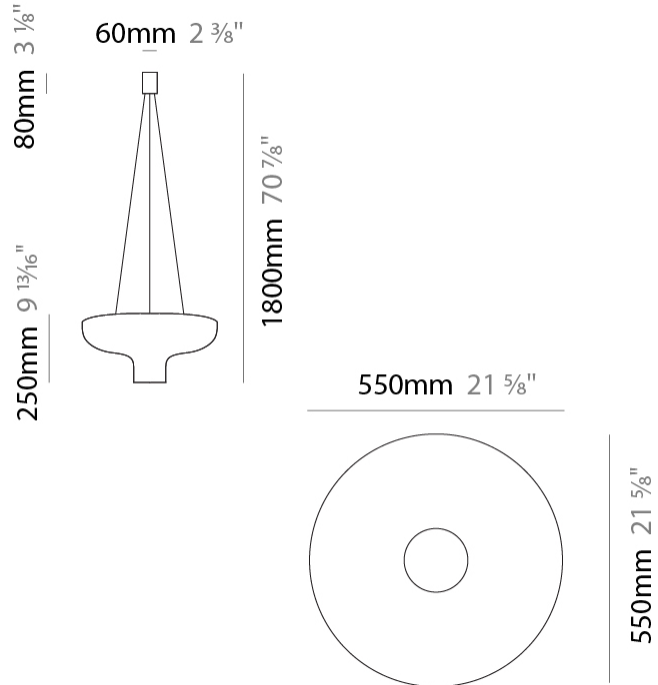

DUETTO SUSPENSION

D41049-

base number   Finish
Options

PROJECT	_____
TYPE	_____
SPECIFIER	_____
QUANTITY	_____
DATE	_____

1. To build a product code in our configurator select the specify button on the base model # product page
2. To build a manual product code on this datasheet choose from the options listed below in blue font and add the suffix to the base model #

GENERAL

Series: Duetto
Partner: Icone
Division: Design
Installation: Suspension
Product Type: Pendant
Mounting Location: Ceiling
Light Distribution: Direct / Indirect

PHYSICAL

Shape: Round
Diameter (mm): 550
Diameter (in): 21 5/8
Height (mm): 250
Height (in): 9 13/16
Max. Overall Height (mm): 1800
Max. Overall Height (in): 70 7/8
Fixture Finish: WHI / WGF / BKW / BCL
Fixture Material: Aluminum

ELECTRICAL

Lamp Type: LED
Input Wattage (W): 20 / 30
Total Output Wattage (W): 17 / 25.5
Dimming: Electronic Low Voltage Dimming
Input Voltage (V): 120Vac Direct Line

LED

Color Temperature (°K): 3000
Nominal Lumen (lm): Dir 1700 / Ind 3200
CRI: >90 CRI
Lamp Life (hrs): 50000

OPTICAL

RATINGS AND CERTIFICATIONS

Certified By: Certified for North American Standards
IP rating: IP20