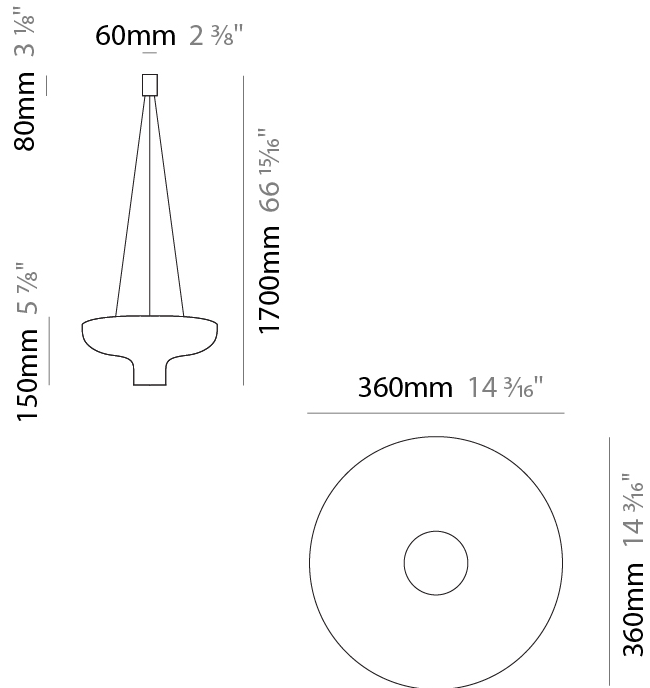

PROJECT	_____
TYPE	_____
SPECIFIER	_____
QUANTITY	_____
DATE	_____

DUETTO SUSPENSION

D41048-

base number _____
Finish Options _____

1. To build a product code in our configurator select the specify button on the base model # product page
2. To build a manual product code on this datasheet choose from the options listed below in blue font and add the suffix to the base model #

GENERAL

Series: Duetto
Partner: Icone
Division: Design
Installation: Suspension
Product Type: Pendant
Mounting Location: Ceiling
Light Distribution: Direct / Indirect

PHYSICAL

Shape: Round
Diameter (mm): 360
Diameter (in): 14 ³/₁₆"
Height (mm): 150
Height (in): 5 ⁷/₈"
Max. Overall Height (mm): 1700
Max. Overall Height (in): 66 ¹⁵/₁₆"
Fixture Finish: WHI / WGF / BKW / BCL
Fixture Material: Aluminum

ELECTRICAL

Lamp Type: LED
Input Wattage (W): 15 / 20
Total Output Wattage (W): 12.8 / 17
Dimming: Electronic Low Voltage Dimming
Input Voltage (V): 120Vac Direct Line

LED

Color Temperature (°K): 3000
Nominal Lumen (lm): Dir 1275 / Ind 2200
CRI: >90 CRI
Lamp Life (hrs): 50000

OPTICAL

RATINGS AND CERTIFICATIONS

Certified By: Certified for North American Standards
IP rating: IP20