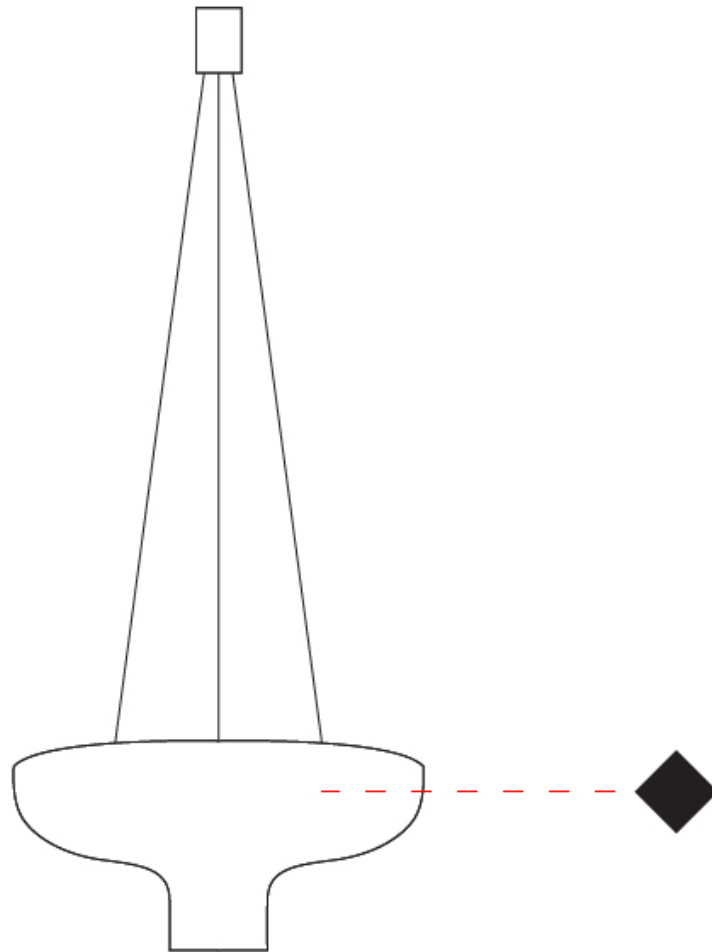

DUETTO SUSPENSION

D41049-

PROJECT _____

TYPE _____

SPECIFIER _____

QUANTITY _____

DATE _____

D