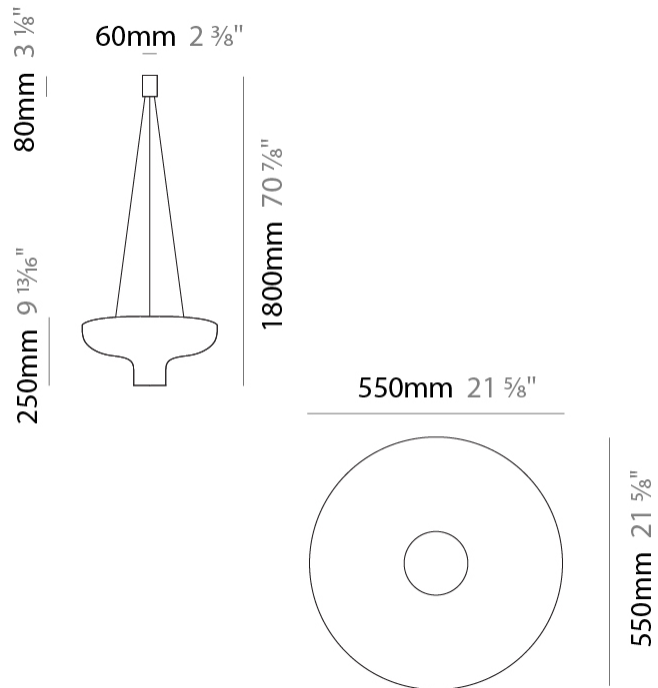

PROJECT
TYPE
SPECIFIER
QUANTITY
DATE

DUETTO SUSPENSION

D41049-

base number   Finish
Options

1. To build a product code in our configurator select the specify button on the base model # product page
2. To build a manual product code on this datasheet choose from the options listed below in blue font and add the suffix to the base model #

GENERAL

Series: Duetto
Partner: Icone
Division: Design
Installation: Suspension
Product Type: Pendant
Mounting Location: Ceiling
Light Distribution: Direct / Indirect

PHYSICAL

Shape: Round
Diameter (mm): 550
Diameter (in): 21 5/8
Height (mm): 250
Height (in): 9 13/16
Max. Overall Height (mm): 1800
Max. Overall Height (in): 70 7/8
Fixture Finish: WHI / WGF / BKW / BCL
Fixture Material: Aluminum

ELECTRICAL

Lamp Type: LED
Input Wattage (W): 20 / 30
Total Output Wattage (W): 17 / 25.5
Dimming: Electronic Low Voltage Dimming
Input Voltage (V): 120Vac Direct Line

LED

Color Temperature (°K): 3000
Nominal Lumen (lm): Dir 1700 / Ind 3200
CRI: >90 CRI
Lamp Life (hrs): 50000

OPTICAL

RATINGS AND CERTIFICATIONS

Certified By: Certified for North American Standards
IP rating: IP20