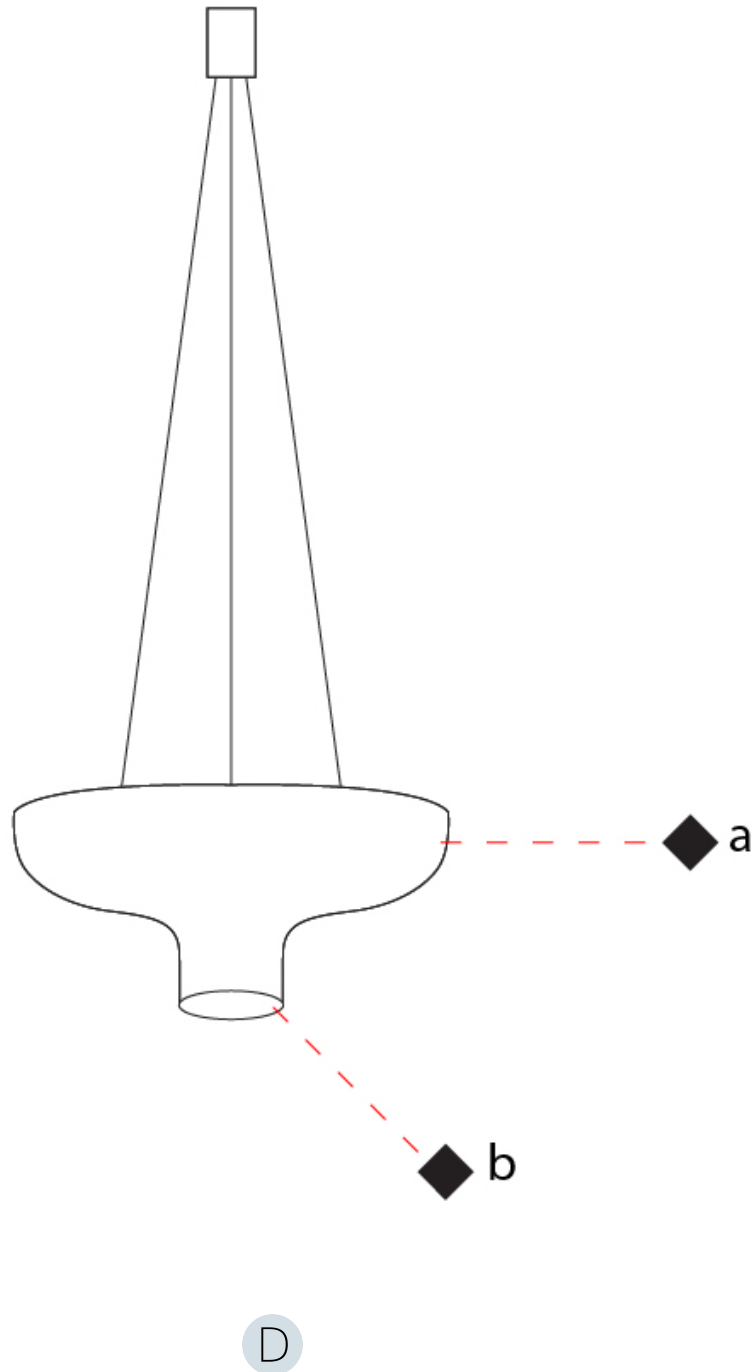

D41048-

PROJECT	_____
TYPE	_____
SPECIFIER	_____
QUANTITY	_____
DATE	_____