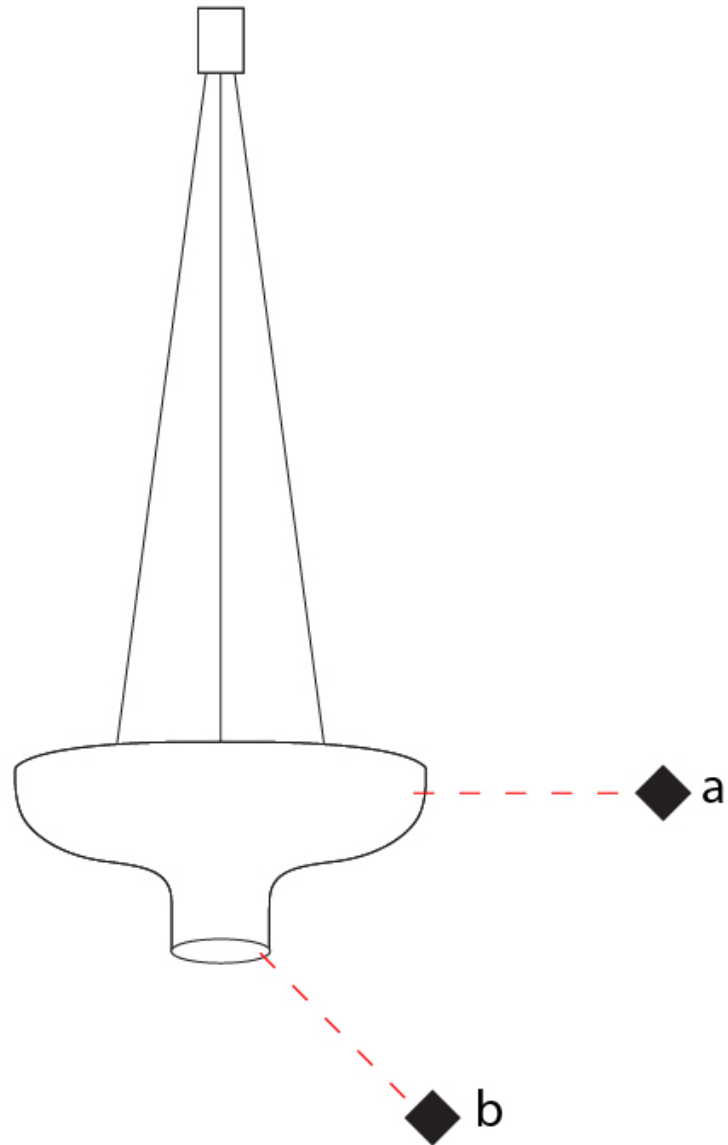

DUETTO SUSPENSION

D41049-

PROJECT

TYPE

SPECIFIER

QUANTITY

DATE

D