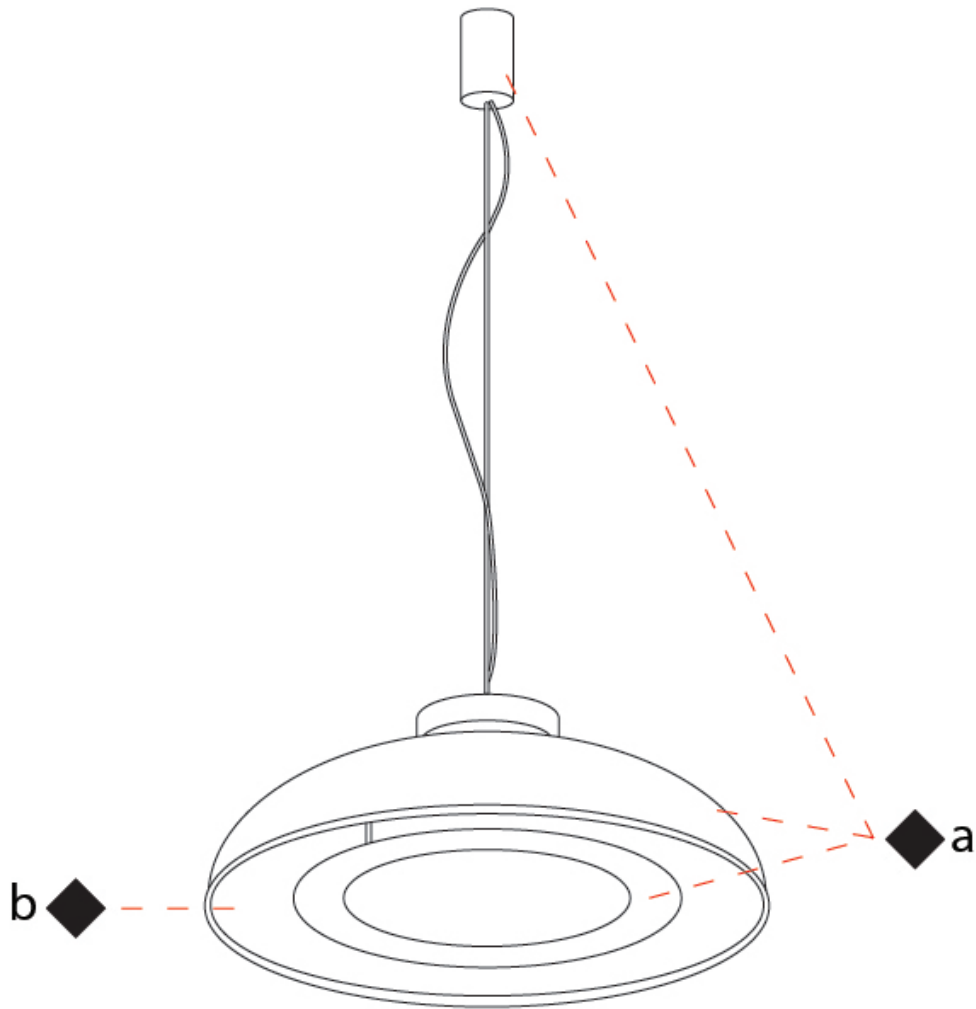

D41061-

PROJECT	_____
TYPE	_____
SPECIFIER	_____
QUANTITY	_____
DATE	_____

D