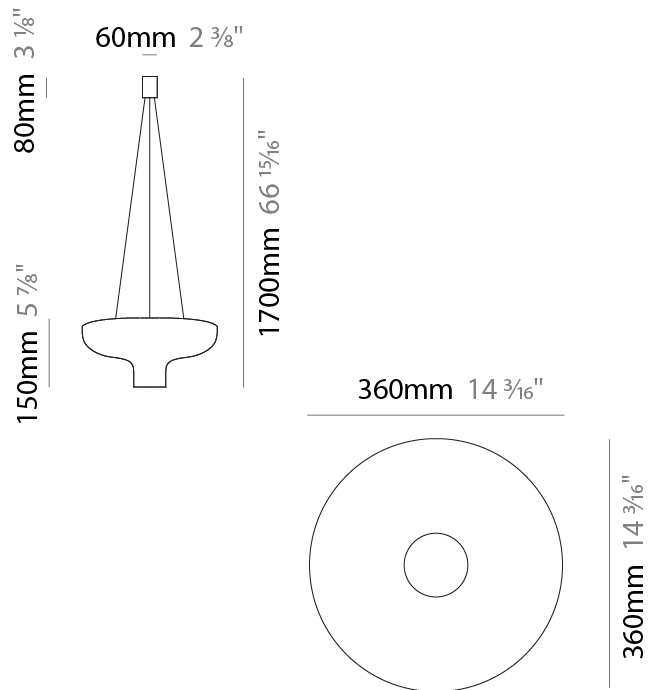

DUETTO SUSPENSION

D41048-

base number   Finish
Options

PROJECT	_____
TYPE	_____
SPECIFIER	_____
QUANTITY	_____
DATE	_____

1. To build a product code in our configurator select the specify button on the base model # product page
2. To build a manual product code on this datasheet choose from the options listed below in blue font and add the suffix to the base model #

GENERAL

Series: Duetto
Partner: Icone
Division: Design
Installation: Suspension
Product Type: Pendant
Mounting Location: Ceiling
Light Distribution: Direct / Indirect

PHYSICAL

Shape: Round
Diameter (mm): 360
Diameter (in): 14 ³/₁₆"
Height (mm): 150
Height (in): 5 ⁷/₈"
Max. Overall Height (mm): 1700
Max. Overall Height (in): 66 ¹⁵/₁₆"
Fixture Finish: WHI / WGF / BKW / BCL
Fixture Material: Aluminum

ELECTRICAL

Lamp Type: LED
Input Wattage (W): 15 / 20
Total Output Wattage (W): 12.8 / 17
Dimming: Electronic Low Voltage Dimming
Input Voltage (V): 120Vac Direct Line

LED

Color Temperature (°K): 3000
Nominal Lumen (lm): Dir 1275 / Ind 2200
CRI: >90 CRI
Lamp Life (hrs): 50000

OPTICAL

RATINGS AND CERTIFICATIONS

Certified By: Certified for North American Standards
IP rating: IP20