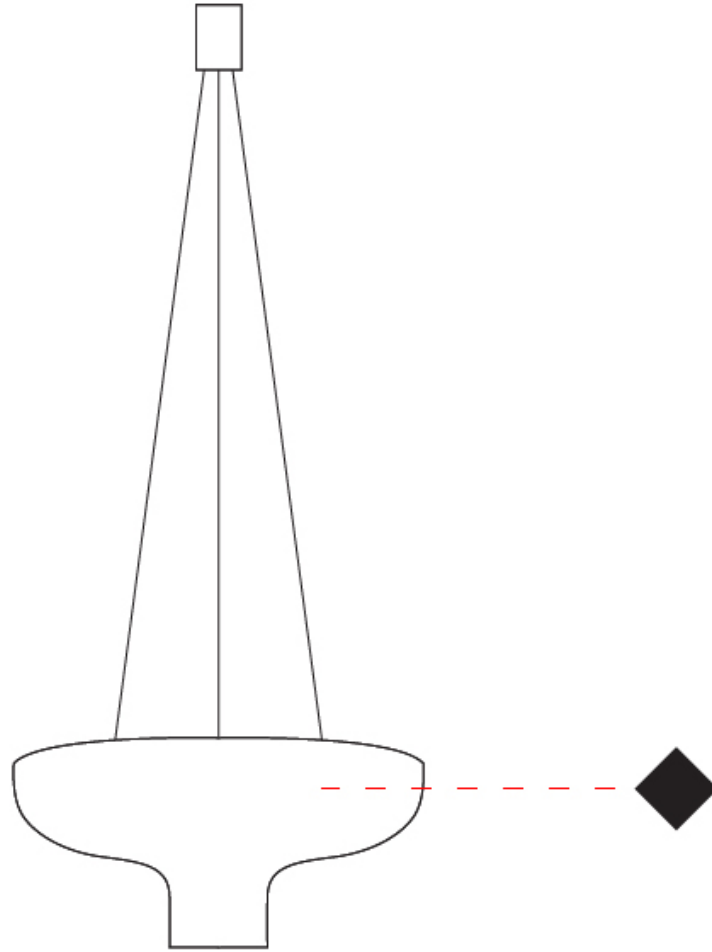

DUETTO SUSPENSION

D41049-

PROJECT _____

TYPE _____

SPECIFIER _____

QUANTITY _____

DATE _____

D