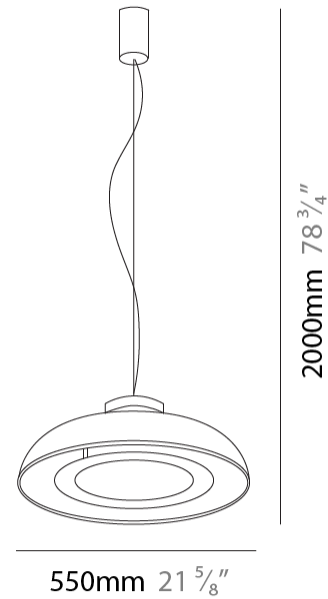

DUETTO SUSPENSION

D41061-

base number   Finish
Options

1. To build a product code in our configurator select the specify button on the base model # product page
2. To build a manual product code on this datasheet choose from the options listed below in blue font and add the suffix to the base model #

GENERAL

Series: Duetto
Partner: Icone
Division: Design
Installation: Suspension
Product Type: Pendant
Mounting Location: Ceiling
Light Distribution: Direct

PHYSICAL

Shape: Round
Diameter (mm): 550
Diameter (in): 21 ⁵/₈
Max. Overall Height (mm): 2000
Max. Overall Height (in): 78 ³/₄
Fixture Finish: WHI / WGP / BKW / BGP / BBG / BBW / BIS
Fixture Material: Aluminum

ELECTRICAL

Lamp Type: LED (Zhaga Standard)
Input Wattage (W): 25.2
Input Voltage (V): 120Vac Direct Line

LED

Color Temperature (°K): 3000
Max. Delivered Lumen (lm): 3278
CRI: >90 CRI

OPTICAL

RATINGS AND CERTIFICATIONS

Certified By: Certified for North American Standards
IP rating: IP20

PROJECT
TYPE
SPECIFIER
QUANTITY
DATE