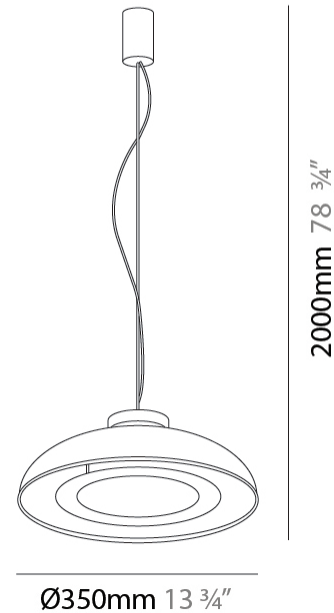

DUETTO SUSPENSION

D41060-

base number   Finish
Options

1. To build a product code in our configurator select the specify button on the base model # product page
2. To build a manual product code on this datasheet choose from the options listed below in blue font and add the suffix to the base model #

GENERAL

Series: Duetto
Partner: Icone
Division: Design
Installation: Suspension
Product Type: Pendant
Mounting Location: Ceiling
Light Distribution: Direct

PHYSICAL

Shape: Dome
Diameter (mm): 350
Diameter (in): 14 ³/₁₆
Max. Overall Height (mm): 2000
Max. Overall Height (in): 78 ³/₄
Fixture Finish: WHI / WGP / BKW / BGP / BBG / BBW / BIS
Fixture Material: Turned Aluminum

ELECTRICAL

Lamp Type: LED (Zhaga Standard)
Input Wattage (W): 13.5
Input Voltage (V): 120Vac Direct Line

LED

Color Temperature (°K): 3000
Max. Delivered Lumen (lm): 1784
CRI: >90 CRI

OPTICAL

RATINGS AND CERTIFICATIONS

Certified By: Certified for North American Standards
IP rating: IP20

PROJECT	_____
TYPE	_____
SPECIFIER	_____
QUANTITY	_____
DATE	_____