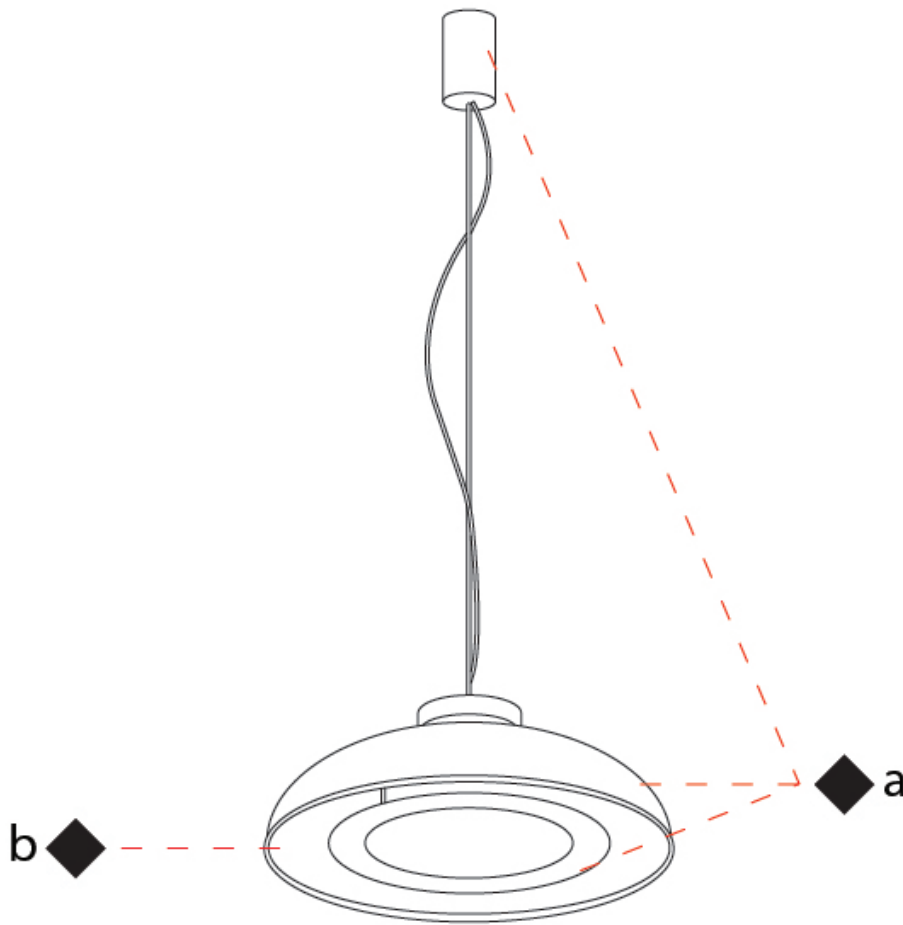

DUETTO SUSPENSION

D41060-

PROJECT
TYPE
SPECIFIER
QUANTITY
DATE