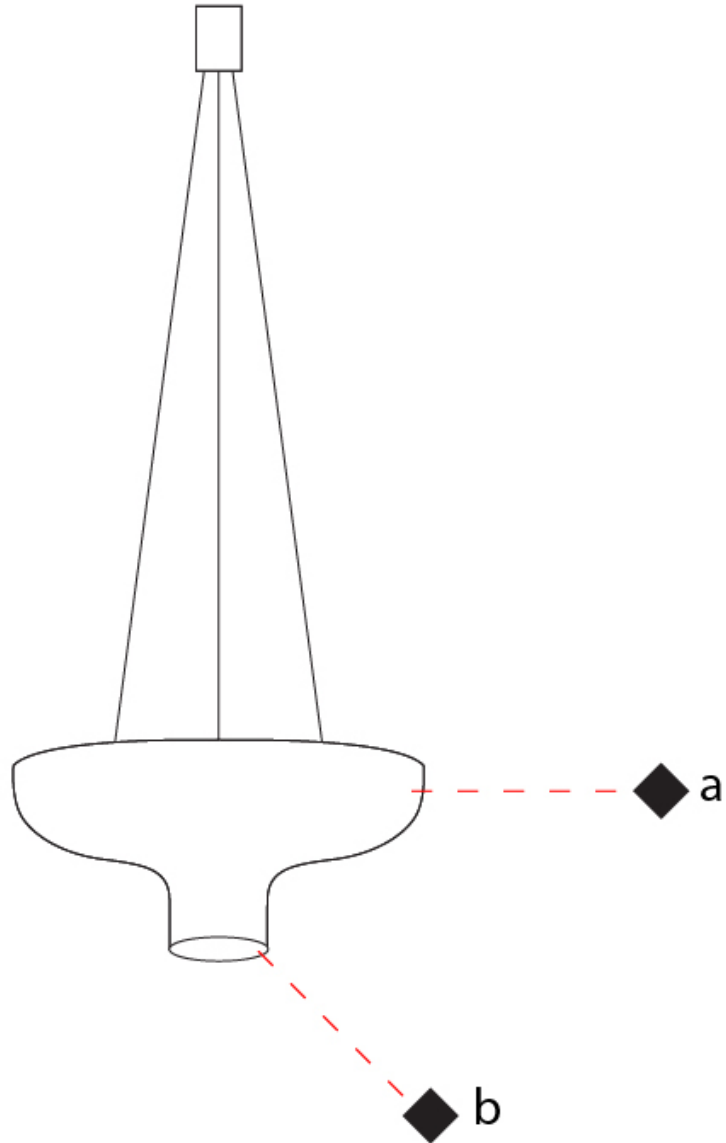

DUETTO SUSPENSION

D41049-

PROJECT	_____
TYPE	_____
SPECIFIER	_____
QUANTITY	_____
DATE	_____

D