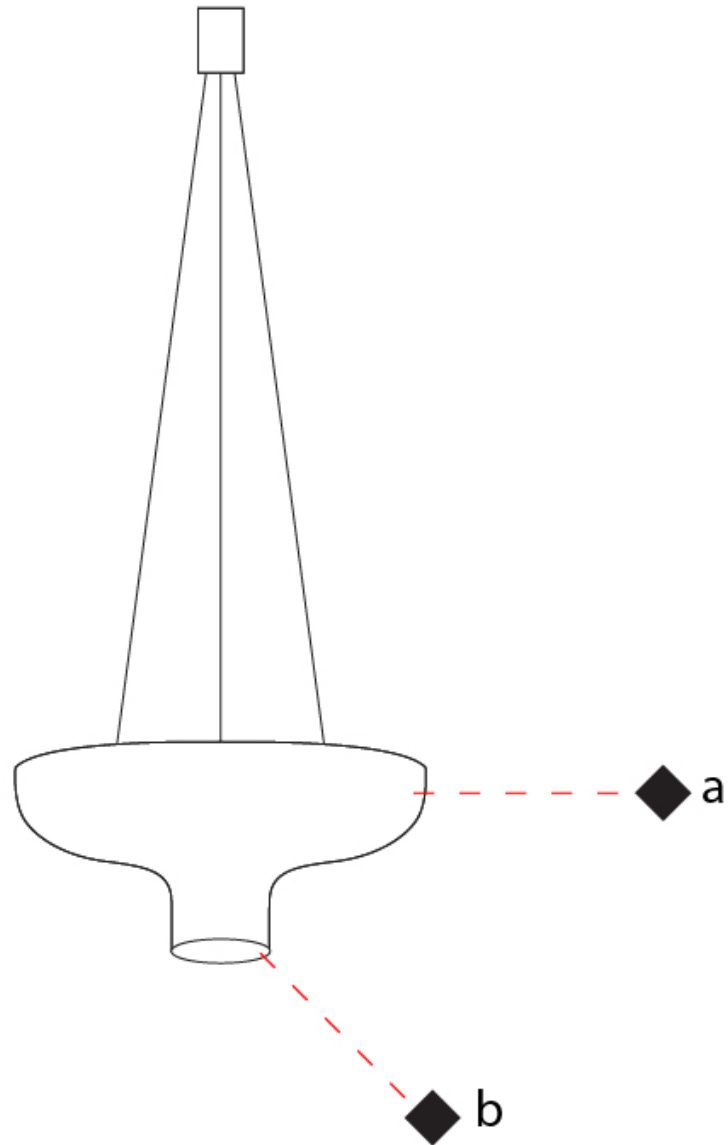

D41049-

PROJECT	_____
TYPE	_____
SPECIFIER	_____
QUANTITY	_____
DATE	_____

D