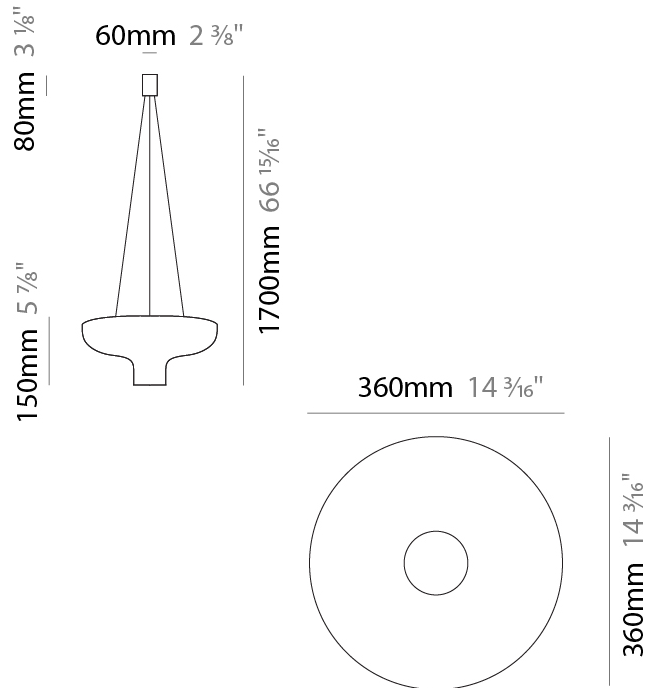

DUETTO SUSPENSION

D41048-

base number   Finish
Options

PROJECT	_____
TYPE	_____
SPECIFIER	_____
QUANTITY	_____
DATE	_____

1. To build a product code in our configurator select the specify button on the base model # product page
2. To build a manual product code on this datasheet choose from the options listed below in blue font and add the suffix to the base model #

GENERAL

Series: Duetto
Brand: Icone
Division: Design
Mounting Type: Suspension
Mounting Location: Ceiling
Subcategory: Pendant

PHYSICAL

Shape: Round
Diameter (mm): 360
Diameter (in): 14 ³/₁₆
Height (mm): 150
Height (in): 5 ⁷/₈
Max. Overall Height (mm): 1700
Max. Overall Height (in): 66 ¹⁵/₁₆
Light Distribution: Direct / Indirect
Fixture Finish: WHI / WGF / BKW / BCL
Fixture Material: Aluminum

ELECTRICAL

Lamp Type: LED
Total Output Wattage (W): 15 / 20
Dimming: Electronic Low Voltage Dimming
Input Voltage (V): 120Vac Direct Line

LED

Color Temperature (°K): 3000
Nominal Lumen (lm): Dir 1275 / Ind 2200
CRI: >90 CRI

OPTICAL

RATINGS AND CERTIFICATIONS

Certified By: Certified for North American Standards
IP rating: IP20