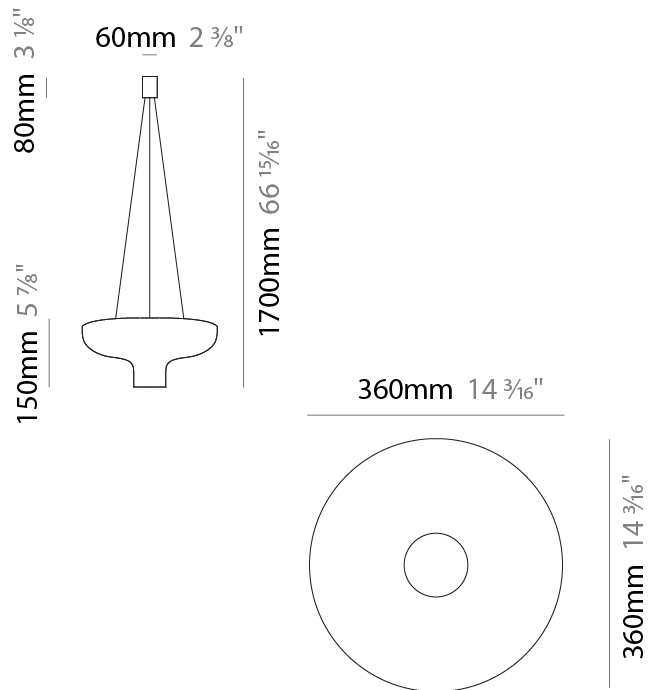

PROJECT	
TYPE	
SPECIFIER	
QUANTITY	
DATE	

DUETTO SUSPENSION

D41048-

base number   Finish
Options

1. To build a product code in our configurator select the specify button on the base model # product page
2. To build a manual product code on this datasheet choose from the options listed below in blue font and add the suffix to the base model #

GENERAL

Series: Duetto
Partner: Icone
Division: Design
Installation: Suspension
Product Type: Pendant
Mounting Location: Ceiling
Light Distribution: Direct / Indirect

PHYSICAL

Shape: Round
Diameter (mm): 360
Diameter (in): 14 ³/₁₆
Height (mm): 150
Height (in): 5 ⁷/₈
Max. Overall Height (mm): 1700
Max. Overall Height (in): 66 ¹⁵/₁₆
Fixture Finish: WHI / WGF / BKW / BCL
Fixture Material: Aluminum

ELECTRICAL

Lamp Type: LED
Input Wattage (W): 15 / 20
Total Output Wattage (W): 12.8 / 17
Dimming: Electronic Low Voltage Dimming
Input Voltage (V): 120Vac Direct Line

LED

Color Temperature (°K): 3000
Nominal Lumen (lm): Dir 1275 / Ind 2200
CRI: >90 CRI
Lamp Life (hrs): 50000

OPTICAL

RATINGS AND CERTIFICATIONS

Certified By: Certified for North American Standards
IP rating: IP20