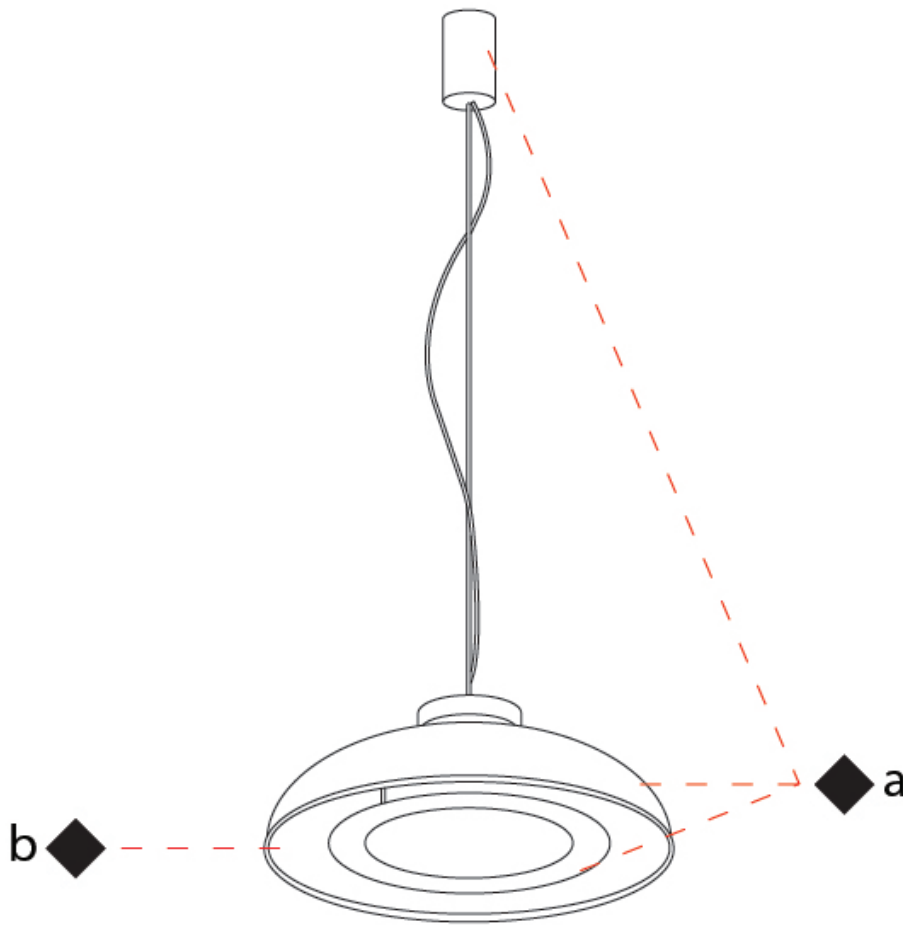

DUETTO SUSPENSION

D41060-

PROJECT

TYPE

SPECIFIER

QUANTITY

DATE