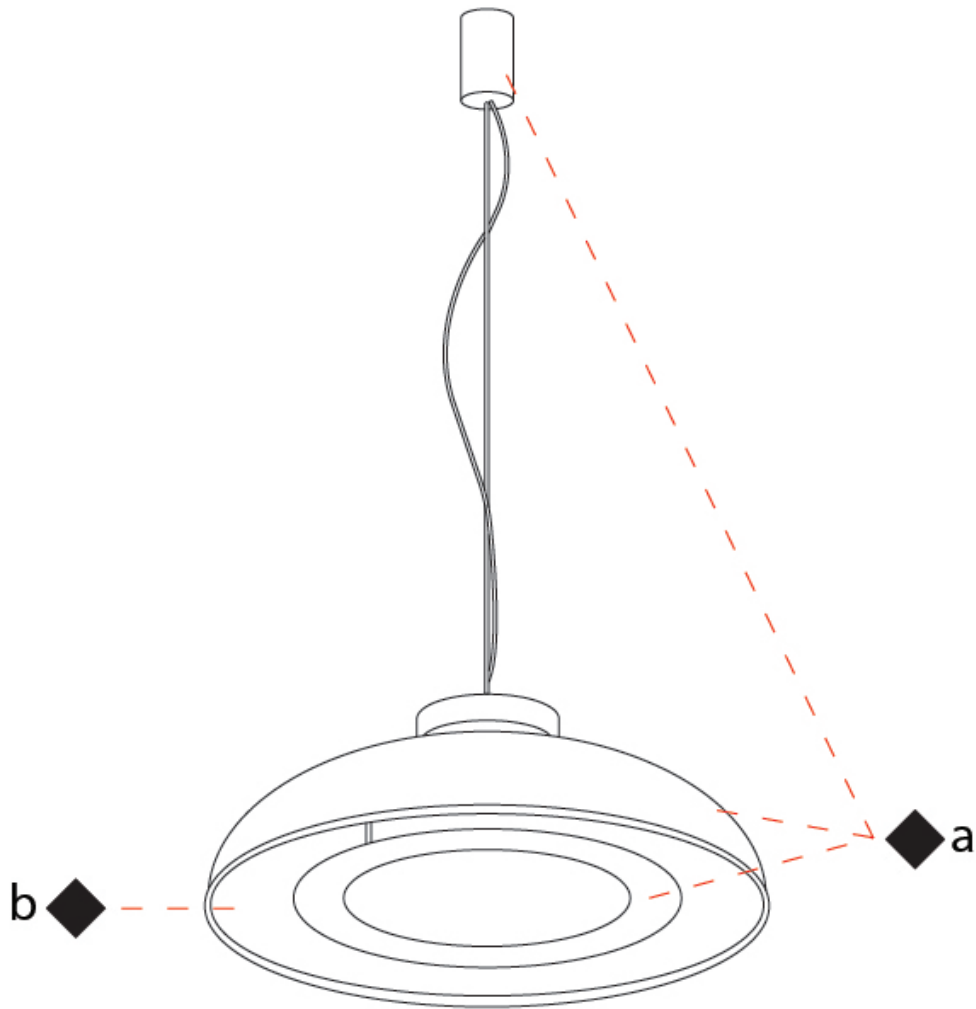

DUETTO SUSPENSION

D41061-

PROJECT	_____
TYPE	_____
SPECIFIER	_____
QUANTITY	_____
DATE	_____

D