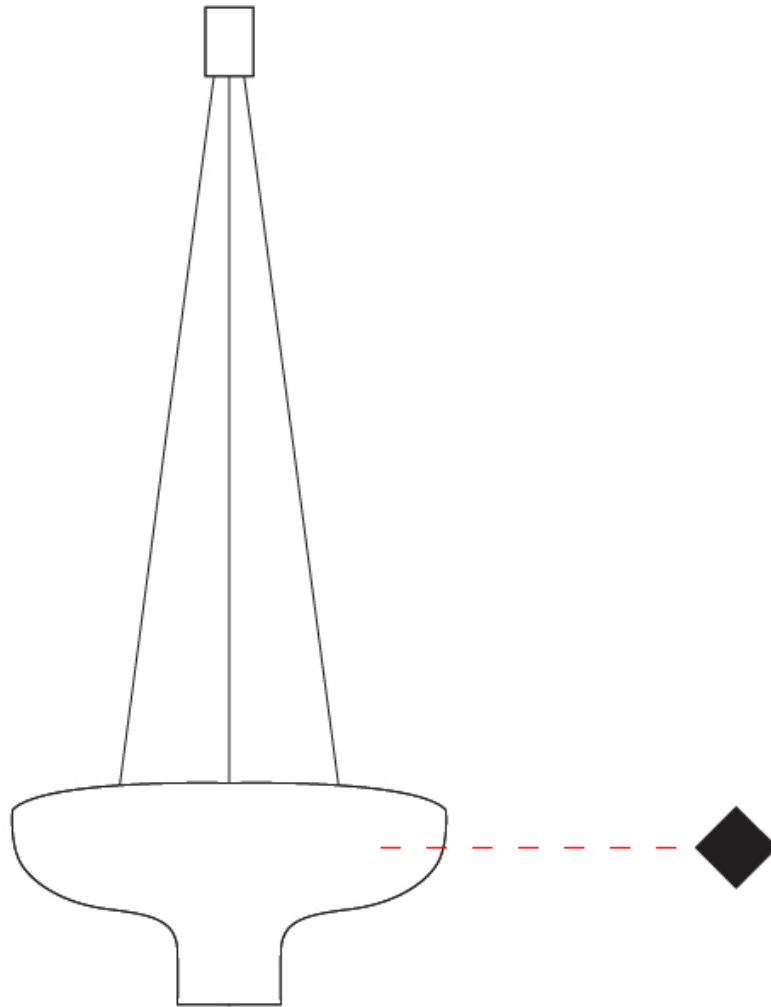

DUETTO SUSPENSION

D41048-

PROJECT _____

TYPE _____

SPECIFIER _____

QUANTITY _____

DATE _____

D