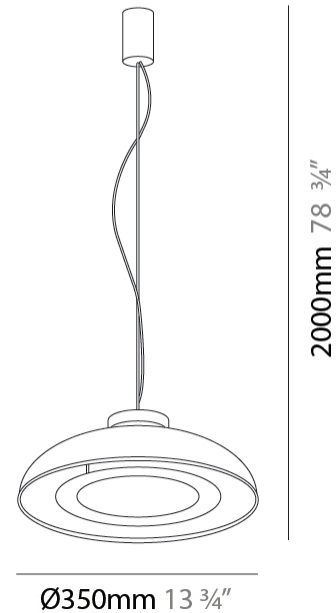

PROJECT
TYPE
SPECIFIER
QUANTITY
DATE

DUETTO SUSPENSION

D41060-

base number   Finish
Options

1. To build a product code in our configurator select the specify button on the base model # product page
2. To build a manual product code on this datasheet choose from the options listed below in blue font and add the suffix to the base model #

GENERAL

Series: Duetto
Partner: Icone
Division: Design
Installation: Suspension
Product Type: Pendant
Mounting Location: Ceiling
Light Distribution: Direct

PHYSICAL

Shape: Dome
Diameter (mm): 350
Diameter (in): 14 ³/₁₆
Max. Overall Height (mm): 2000
Max. Overall Height (in): 78 ³/₄
Fixture Finish: WHI / WGP / BKW / BGP / BBG / BBW / BIS
Fixture Material: Turned Aluminum

ELECTRICAL

Lamp Type: LED (Zhaga Standard)
Input Wattage (W): 13.5
Input Voltage (V): 120Vac Direct Line

LED

Color Temperature (°K): 3000
Max. Delivered Lumen (lm): 1784
CRI: >90 CRI

OPTICAL

RATINGS AND CERTIFICATIONS

Certified By: Certified for North American Standards
IP rating: IP20