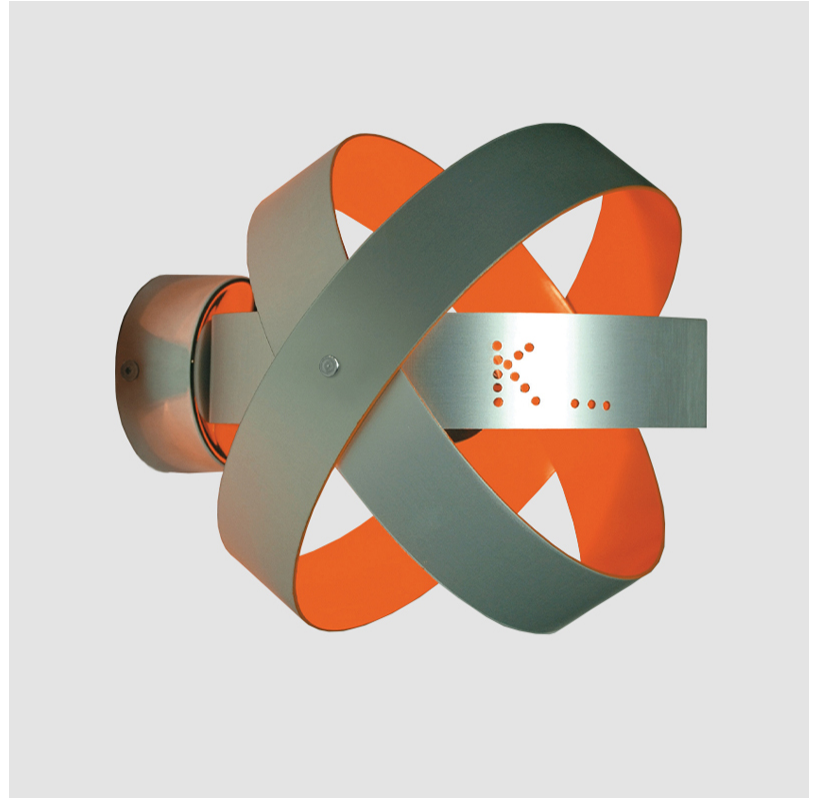

PROJECT	_____
TYPE	_____
SPECIFIER	_____
QUANTITY	_____
DATE	_____

ECLIPTIKA SURFACE

D132032- _____
base number

1. To build a product code in our configurator select the specify button on the base model # product page
2. To build a manual product code on this datasheet choose from the options listed below in blue font and add the suffix to the base model #

GENERAL

Series: Ecliptika
Brand: Knikerboker
Division: Design
Mounting Type: Surface
Mounting Location: Ceiling
Subcategory: Wall Effect

PHYSICAL

Shape: Round
Diameter (mm): 400
Diameter (in): 15 3/4
Height (mm): 400
Height (in): 15 3/4
Extension (mm): 400
Extension (in): 15 3/4
Light Distribution: Downlight
Fixture Finish: EWH / EBK / MAN / COF / PRD / SLF / GLF / CLF / BRL / EWS / EWG / EWC / EWR / EBS / EBG / EBC / EBC / EBB / MAS / MAD / MAC / MAB / COS / CGO / CCL / CBL / PRS / PRG / PRC / PRB
Fixture Material: Anodized Aluminum

ELECTRICAL

Number of Lamps: 1
Lamp Type: LED Retrofit
Bulb Included: Bulb Not Included
Max. Wattage Per Lamp (W): 4
Lamp Base: E26
Input Voltage (V): 120
Upon Request: GU24 / 277Vac

LED

OPTICAL

RATINGS AND CERTIFICATIONS

Certified By: Certified for North American Standards
IP rating: IP20

400mm 15 3/4"