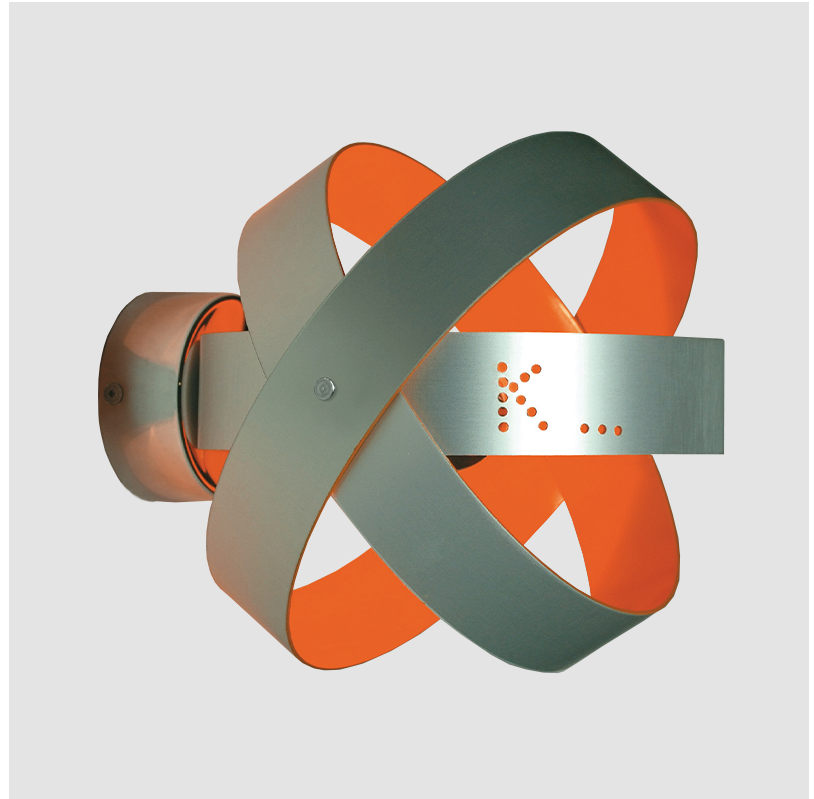

ECLIPTIKA SURFACE

D132032-

base number Finish
Options

PROJECT
TYPE
SPECIFIER
QUANTITY
DATE

1. To build a product code in our configurator select the specify button on the base model # product page
2. To build a manual product code on this datasheet choose from the options listed below in blue font and add the suffix to the base model #

GENERAL

Series: Ecliptika
Partner: Knikerboker
Division: Design
Installation: Surface
Product Type: Wall Surface
Mounting Location: Ceiling

PHYSICAL

Shape: Round
Diameter (mm): 400
Diameter (in): 15 3/4
Height (mm): 400
Height (in): 15 3/4
Extension (mm): 400
Extension (in): 15 3/4

Fixture Finish: EWH / EBK / MAN / COF / PRD / SLF / GLF / CLF / BRL / EWS / EWG / EWC / EWR / EBS / EBG / EBC / EBC / EBB / MAS / MAD / MAC / MAB / COS / CGO / CCL / CBL / PRS / PRG / PRC / PRB

Fixture Material: Anodized Aluminum

ELECTRICAL

Number of Lamps: 1
Lamp Type: LED Retrofit
Bulb Included: Bulb Not Included
Max. Wattage Per Lamp (W): 4
Lamp Base: E26
Input Voltage (V): 120
Upon Request: GU24 / 277Vac

LED

OPTICAL

RATINGS AND CERTIFICATIONS

Certified By: Certified for North American Standards
IP rating: IP20

400mm 15 3/4"